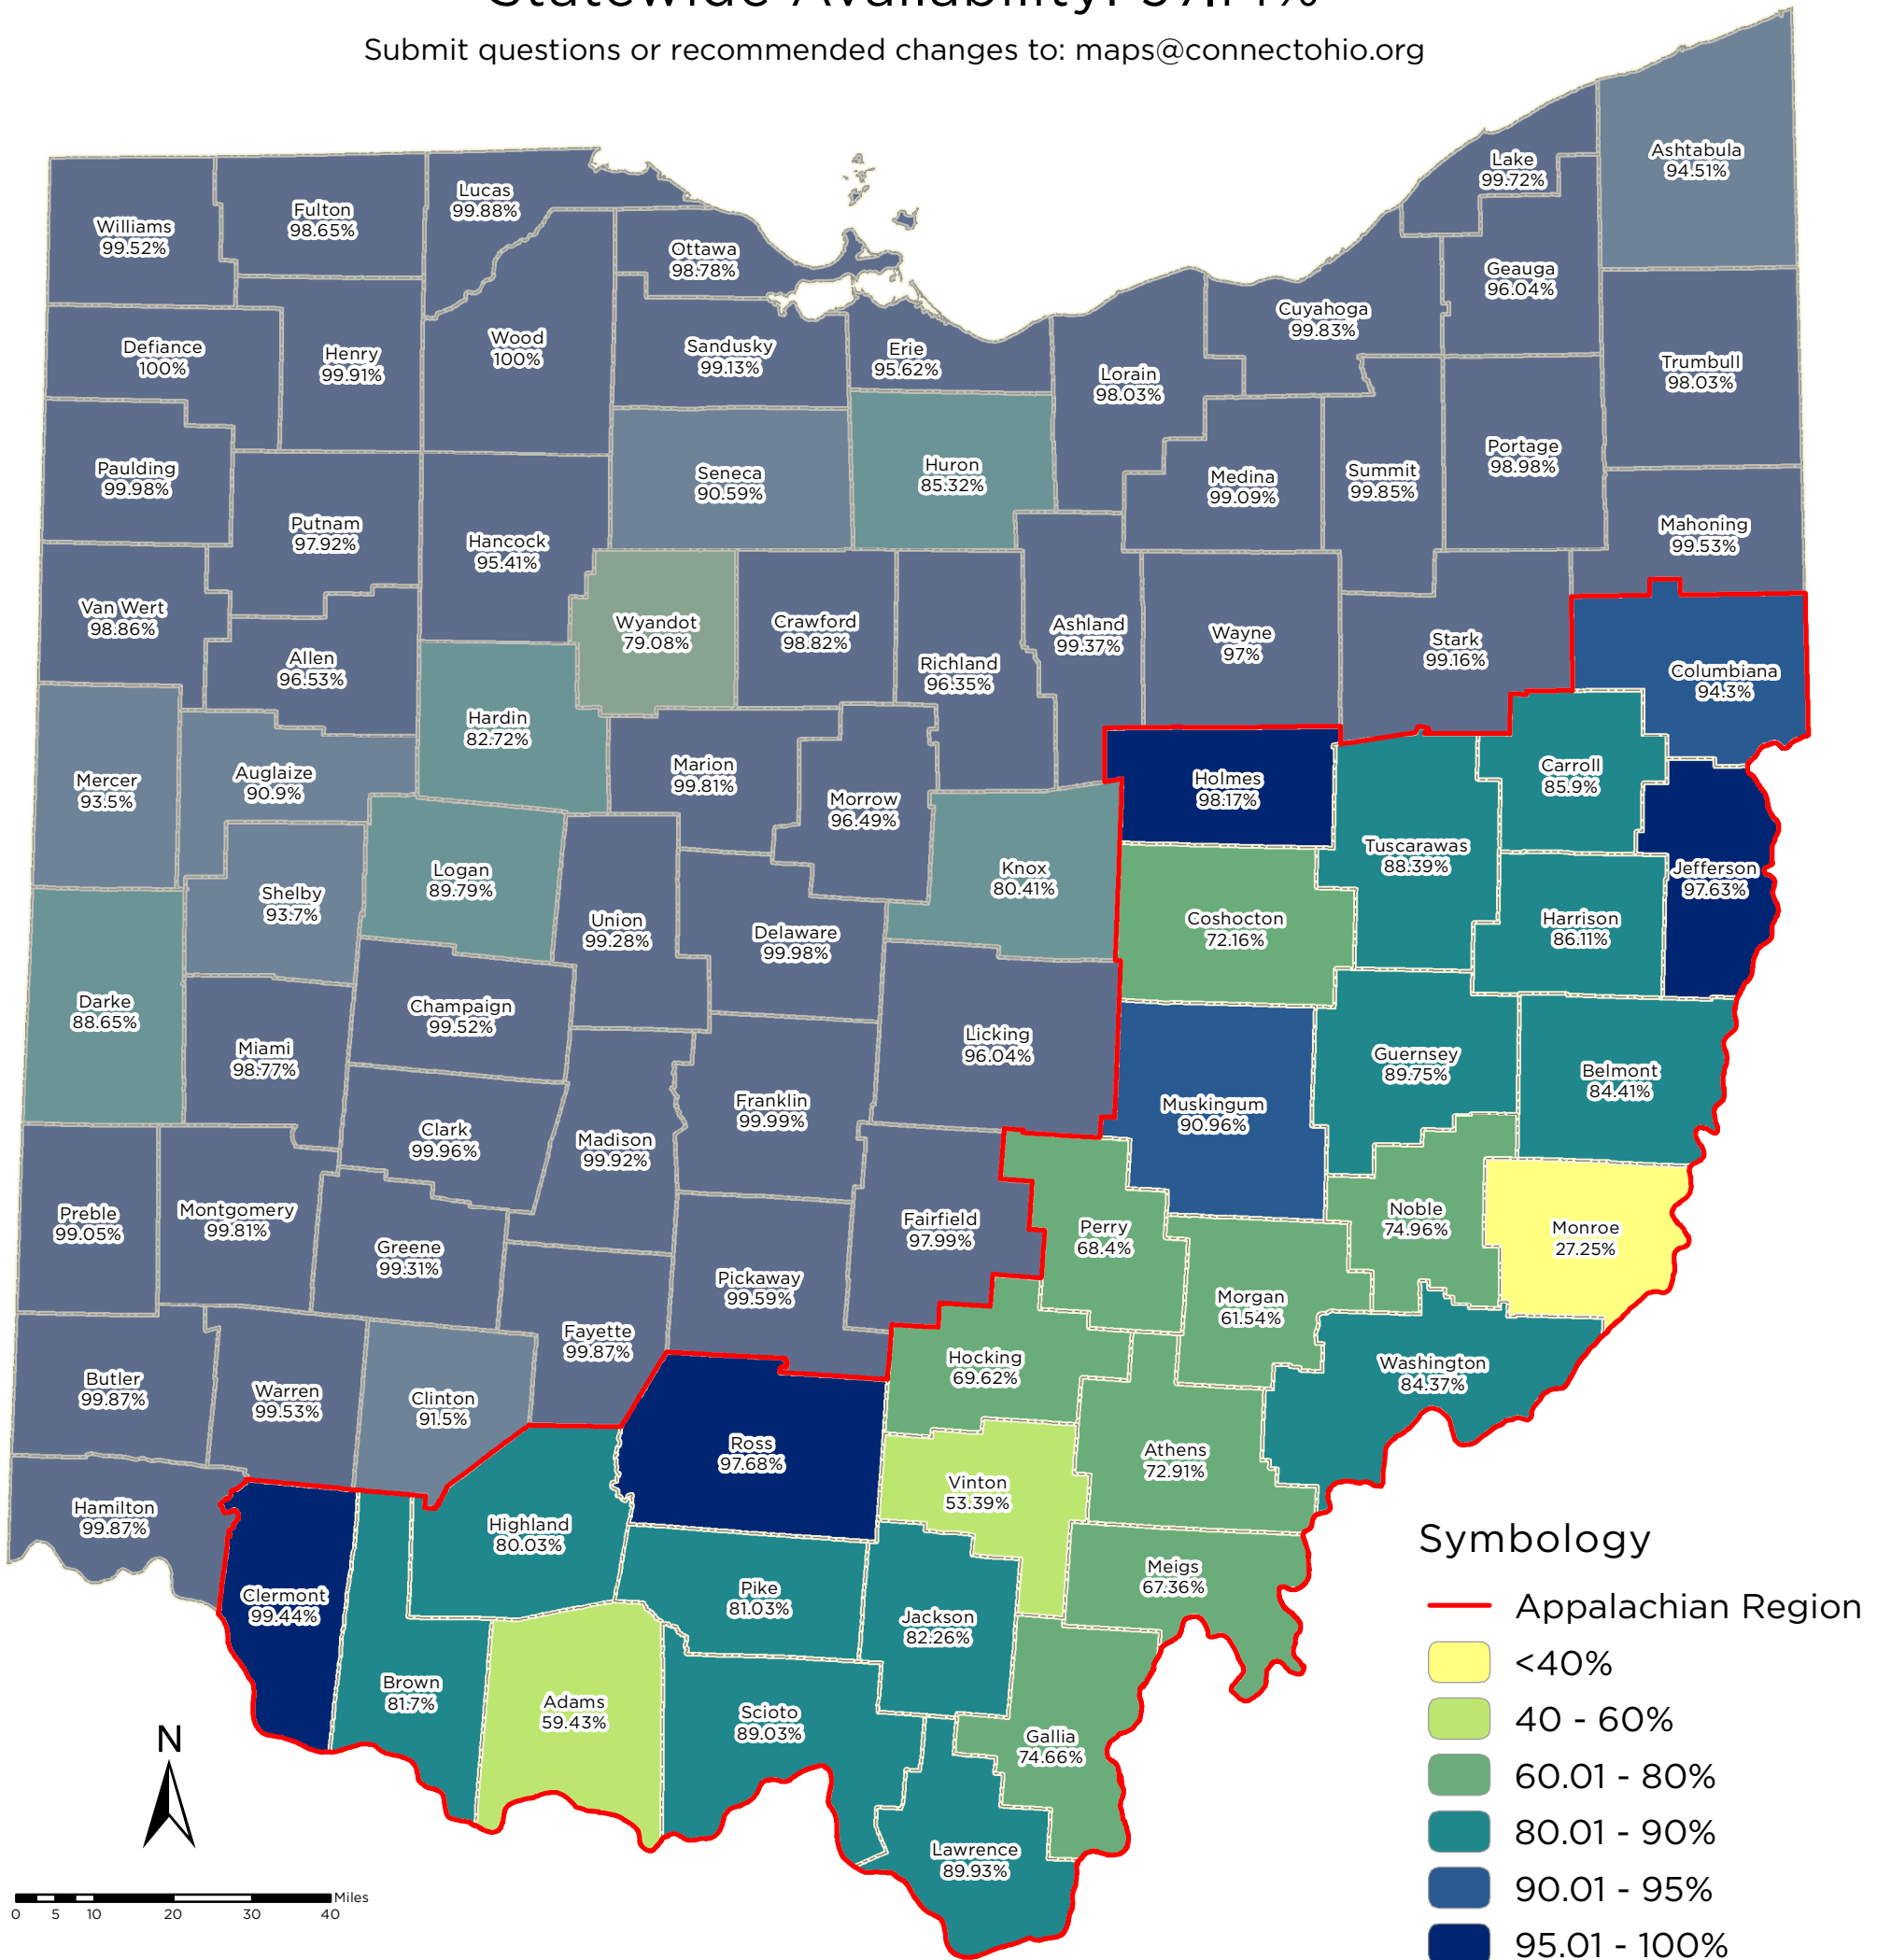

Broadband Availability in the State of Ohio

Percentage of Households Served by Terrestrial, Non-Mobile Broadband Service

At Least 10 Mbps Download/1 Mbps Upload Speeds
 Statewide Availability: 97.14%

Submit questions or recommended changes to: maps@connectohio.org

Published May 26, 2017