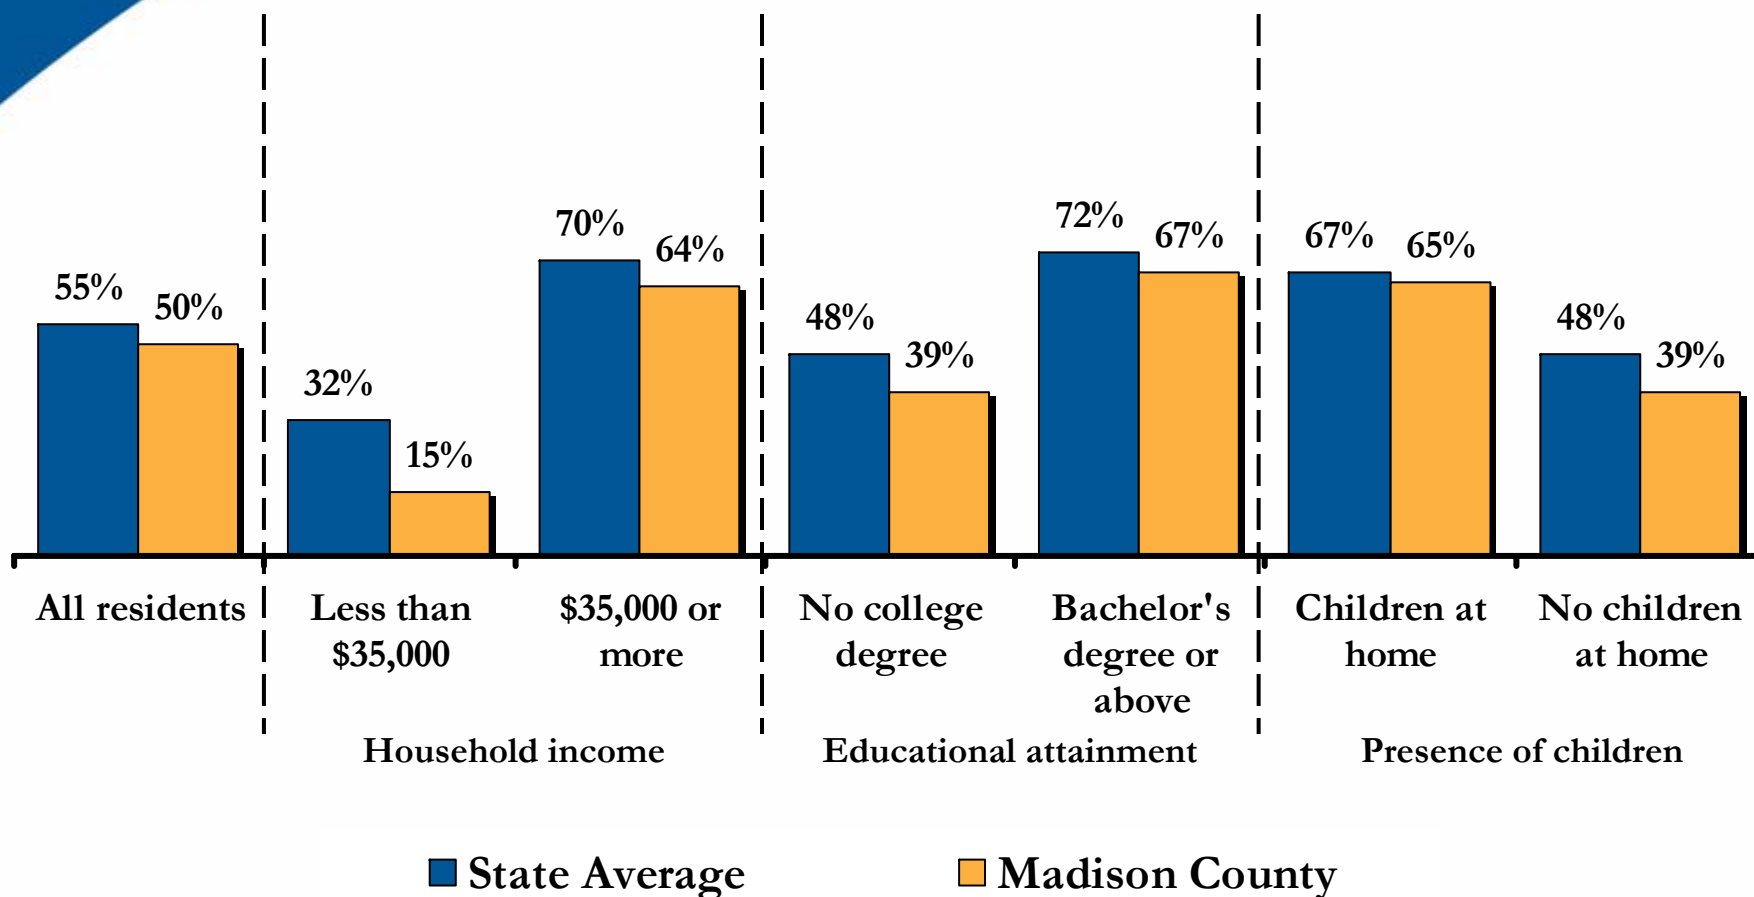

# Residential Technology Assessment for Madison County

Percent of adult residents who have:

(n = 106 Madison County residents, weighted by age and gender)

# Computer Ownership in Madison County

(n = 106 Madison County residents, weighted by age and gender)

## Internet Adoption (Dial-Up or Broadband) in Madison County

(n = 106 Madison County residents, weighted by age and gender)

## Broadband Adoption in Madison County

(n = 106 Madison County residents, weighted by age and gender)