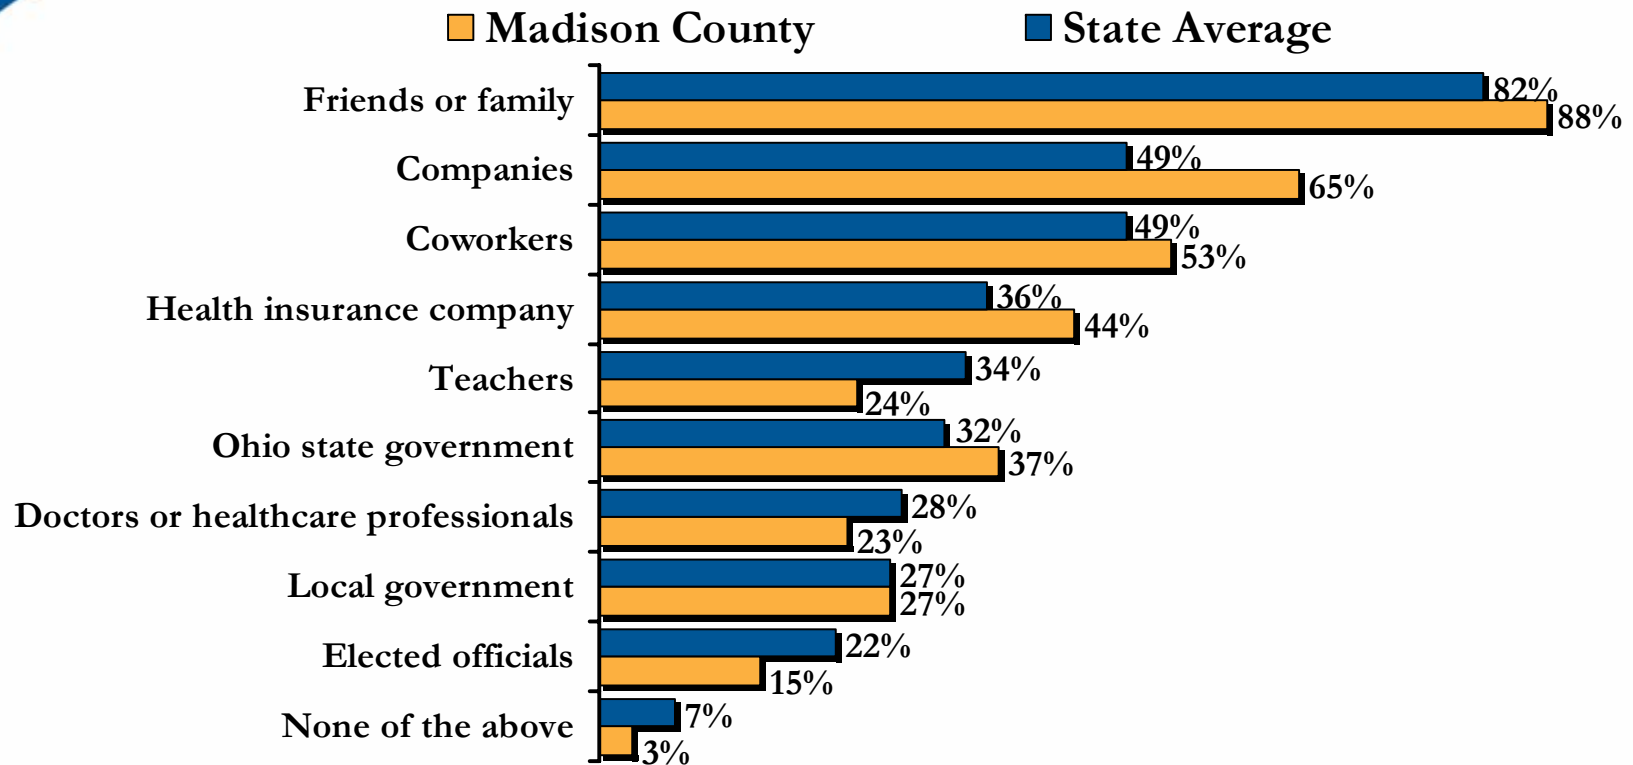

(n = 949 OH residents who use the Internet, and 80 Madison County residents who use the Internet)

# Communicating With Others Online

Percent of Ohio Internet users who communicate with others in the following ways:

Q: Which of the following ways of communicating with others do you use?

(n = 949 OH residents who use the Internet, and 80 Madison County residents who use the Internet)

## Interacting Online

Percent of Ohio Internet users who interact with the following individuals or organizations:

Q: Which of the following types of individuals or organizations have you interacted with online, by visiting a website or communicating with online to obtain information?