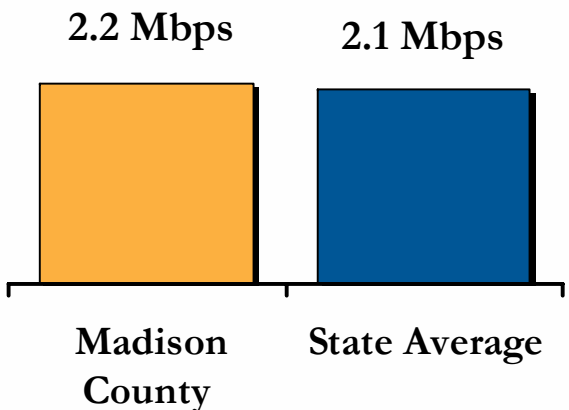

Broadband Download Speeds and Satisfaction

Average reported download speeds (among Ohio broadband subscribers who know their current speed):