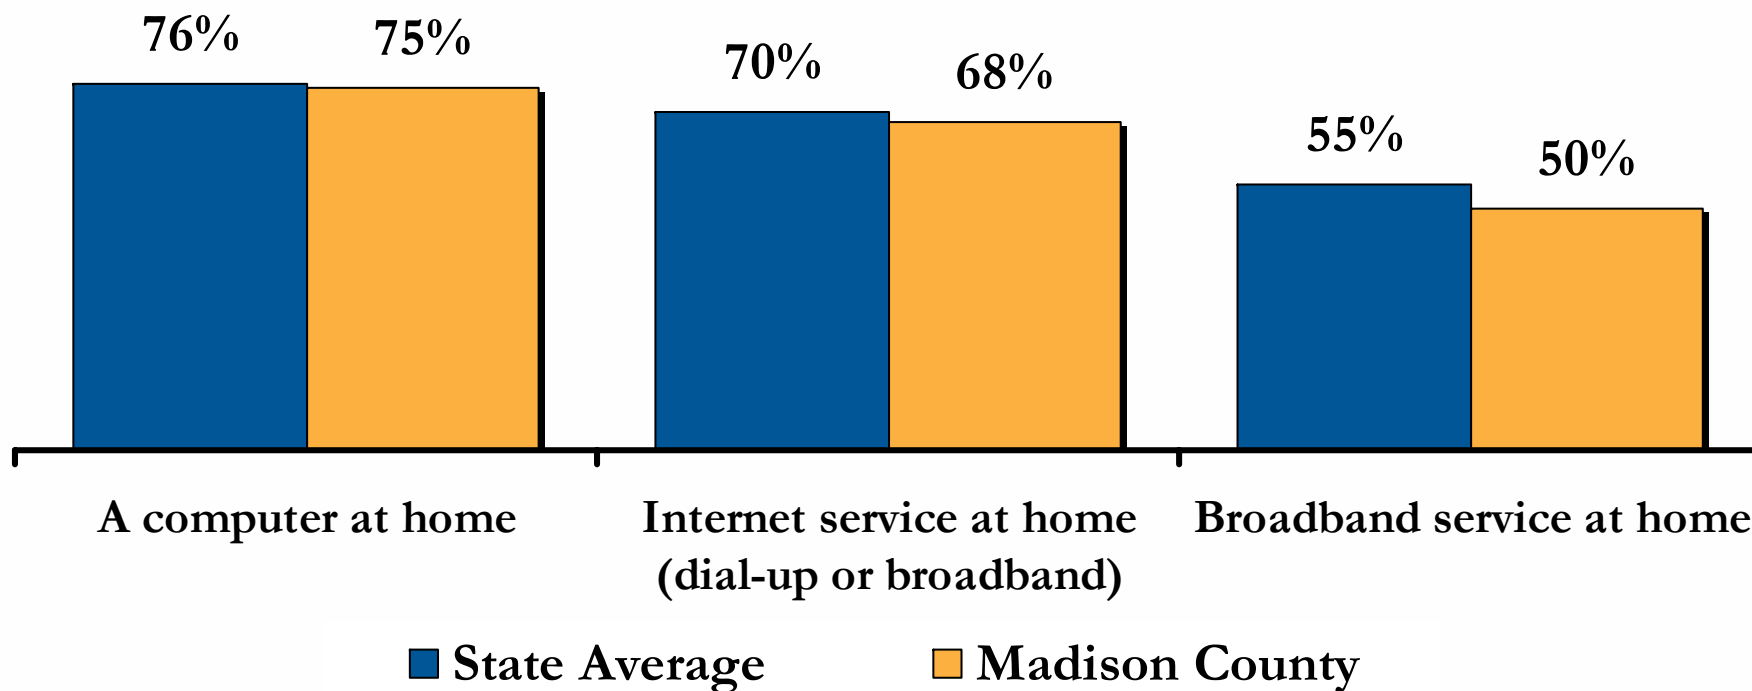

# Residential Technology Assessment for Madison County

Percent of adult residents who have:

(n = 106 Madison County residents, weighted by age and gender)