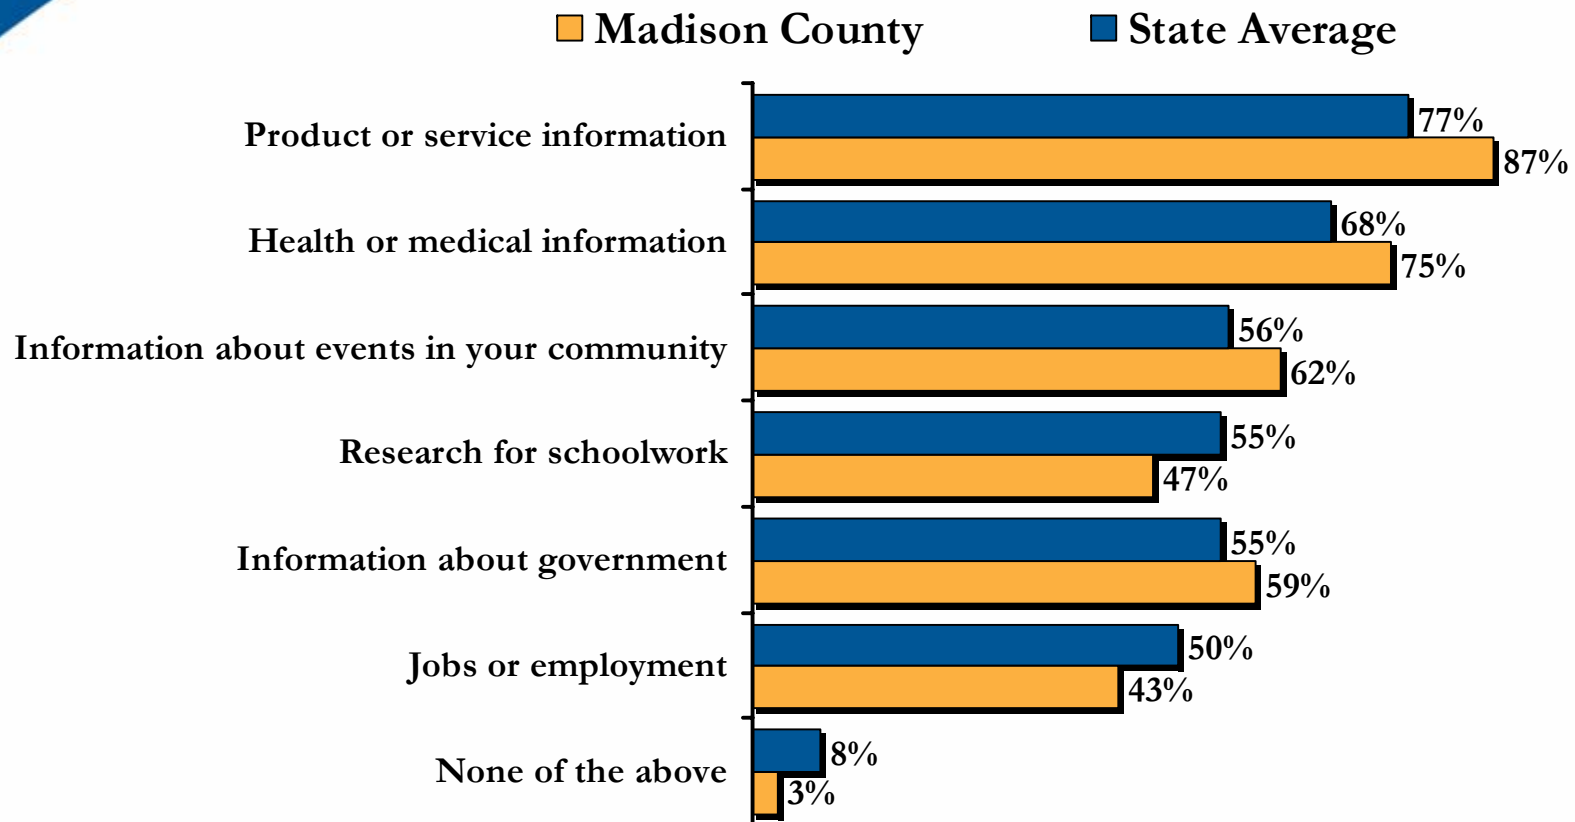

Searching for Information Online

Percent of Ohio Internet users who search for the following types of information:

Q: Which of the following types of information have you used the Internet to look for online?

(n = 949 OH residents who use the Internet, and 80 Madison County residents who use the Internet)