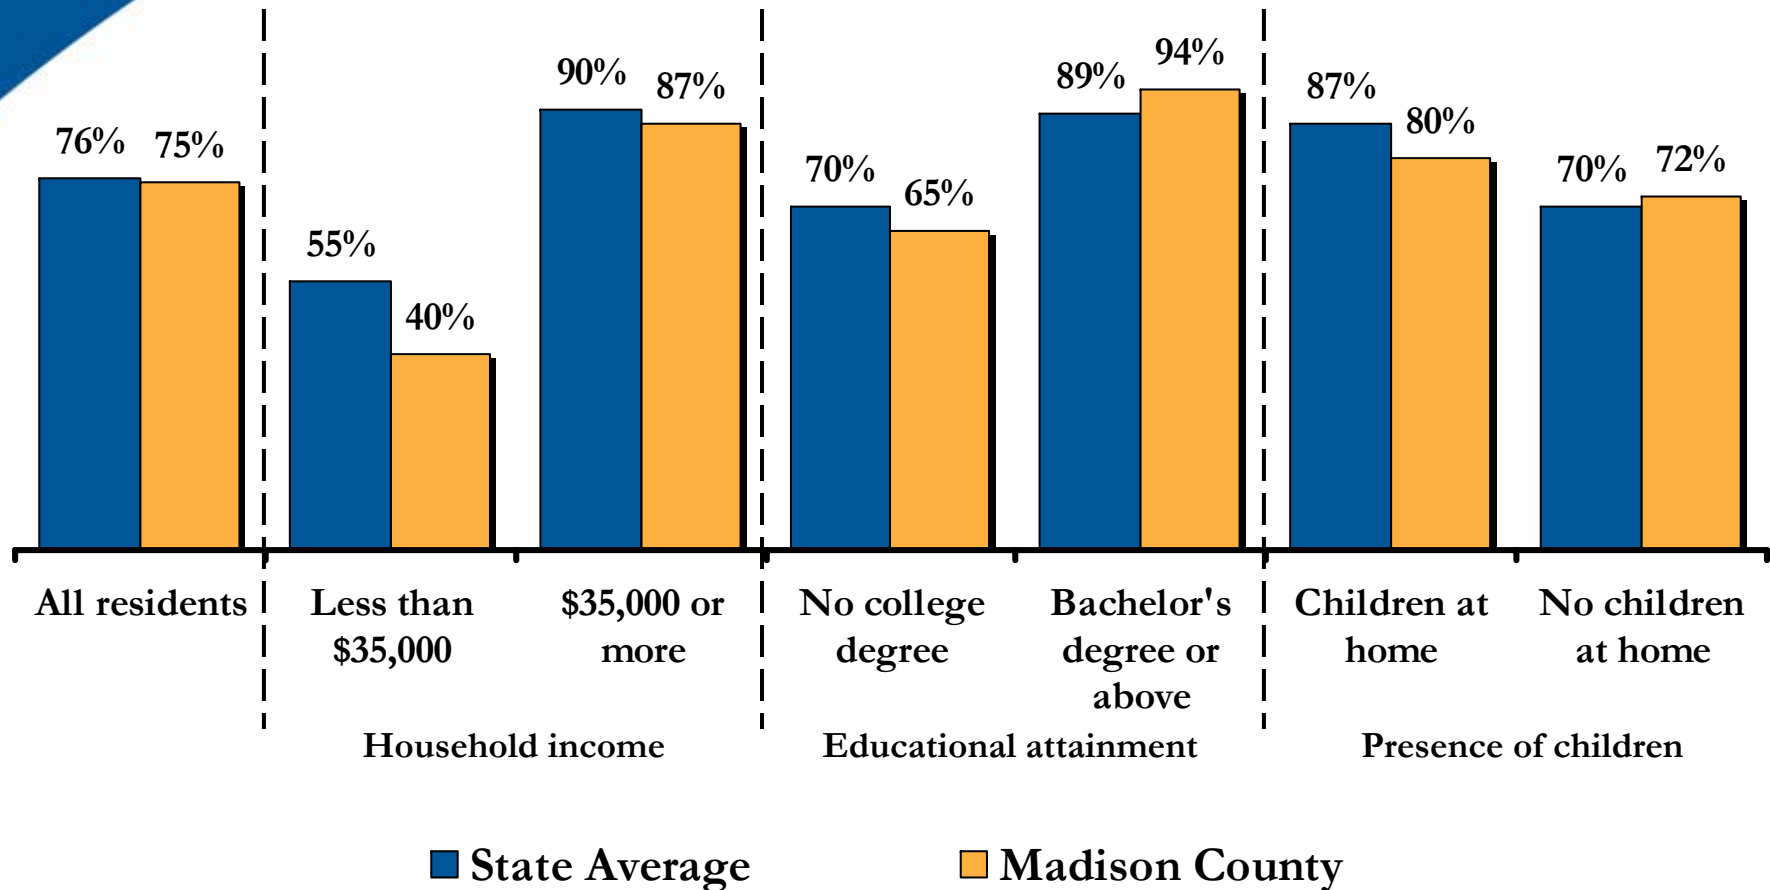

# Residential Technology Assessment for Madison County

Percent of adult residents who have:

(n = 106 Madison County residents, weighted by age and gender)

# Computer Ownership in Madison County

(n = 106 Madison County residents, weighted by age and gender)