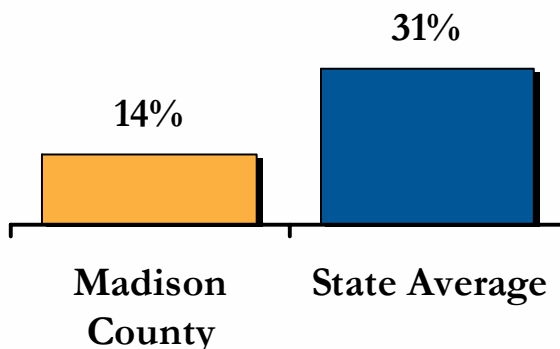

Broadband subscribers who are aware of faster available speeds in their area: