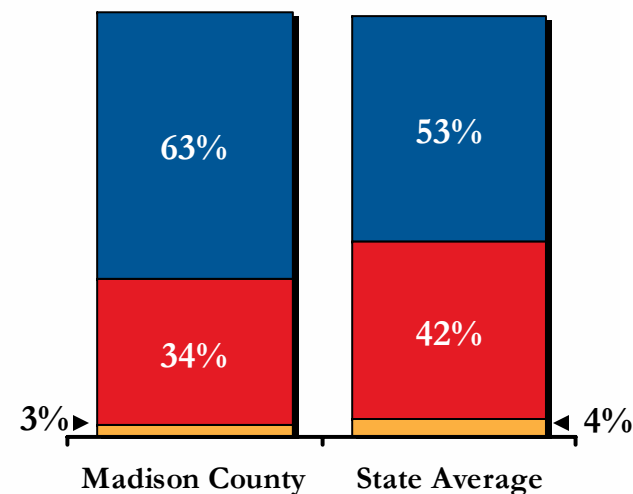

Satisfaction with current broadband speeds:

- Very satisfied
- Somewhat satisfied
- Not satisfied

Q: What is the approximate download speed provided by your Internet service provider?
(n = 658 OH residents with broadband service at home)
(n = 51 Madison County residents with broadband, weighted by age and gender)