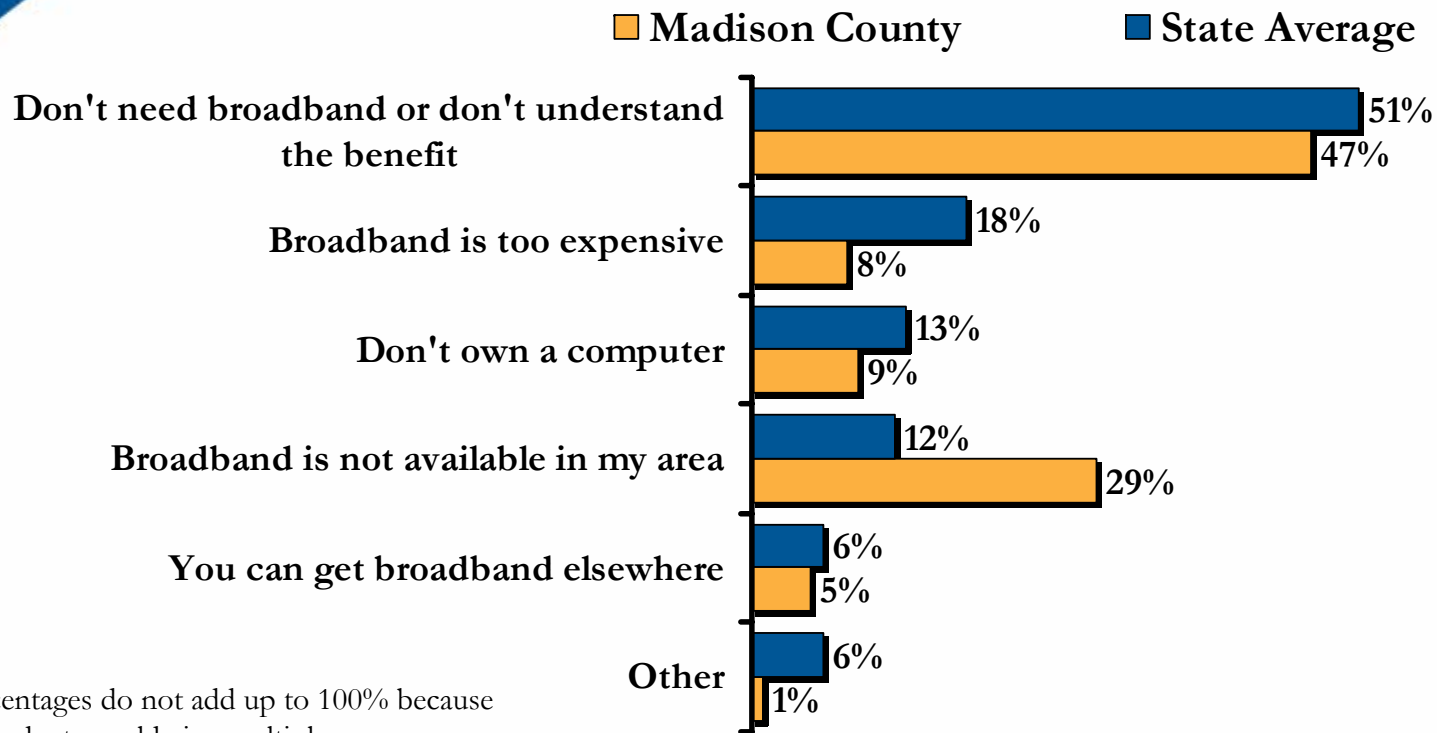

Barriers to Broadband Adoption

Among Ohio residents who do not subscribe to home broadband service:*

*Percentages do not add up to 100% because respondents could give multiple responses.

Q: Why don't you subscribe to broadband Internet service?
Or if broadband is not available: Why wouldn't you subscribe to broadband Internet service?

(n = 542 OH residents with no home broadband service, and 55 Madison County residents with no home broadband service)