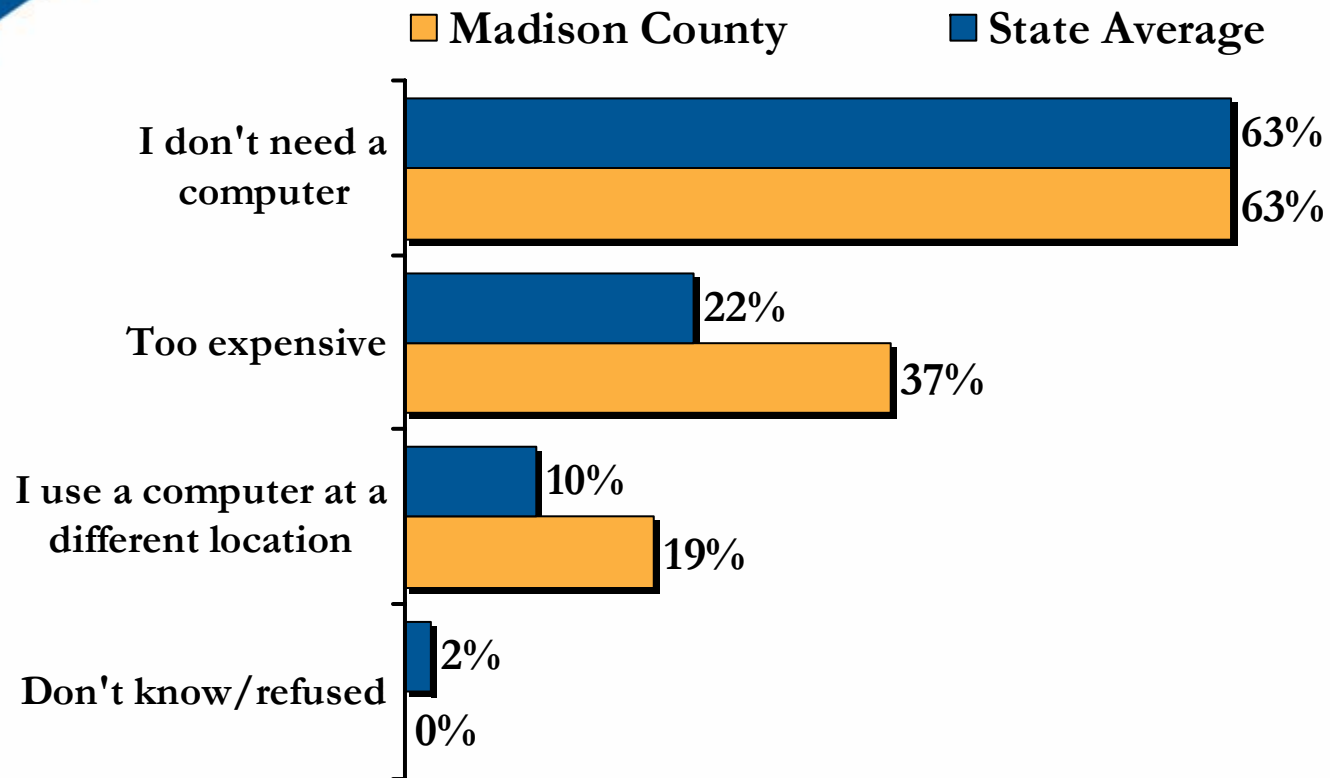

Barriers to Computer Ownership

Among Ohio residents who do not own a computer:*

*Percentages do not add up to 100% because respondents could give multiple responses.

Q: Why don't you have a computer at home?

(n = 290 OH residents with no computer at home, and 27 Madison County residents with no computer at home)