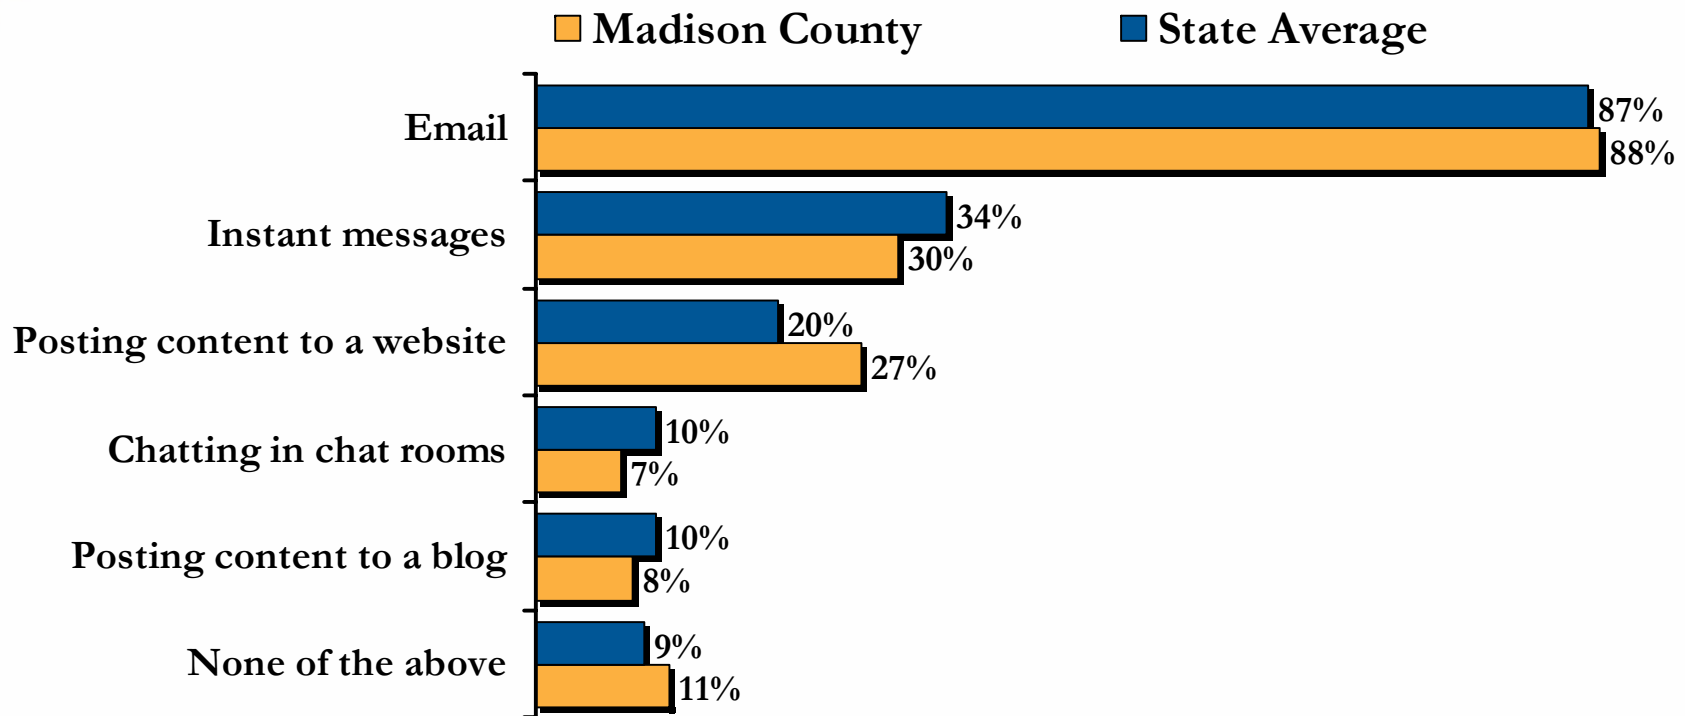

Communicating With Others Online

Percent of Ohio Internet users who communicate with others in the following ways:

Q: Which of the following ways of communicating with others do you use?

(n = 949 OH residents who use the Internet, and 80 Madison County residents who use the Internet)