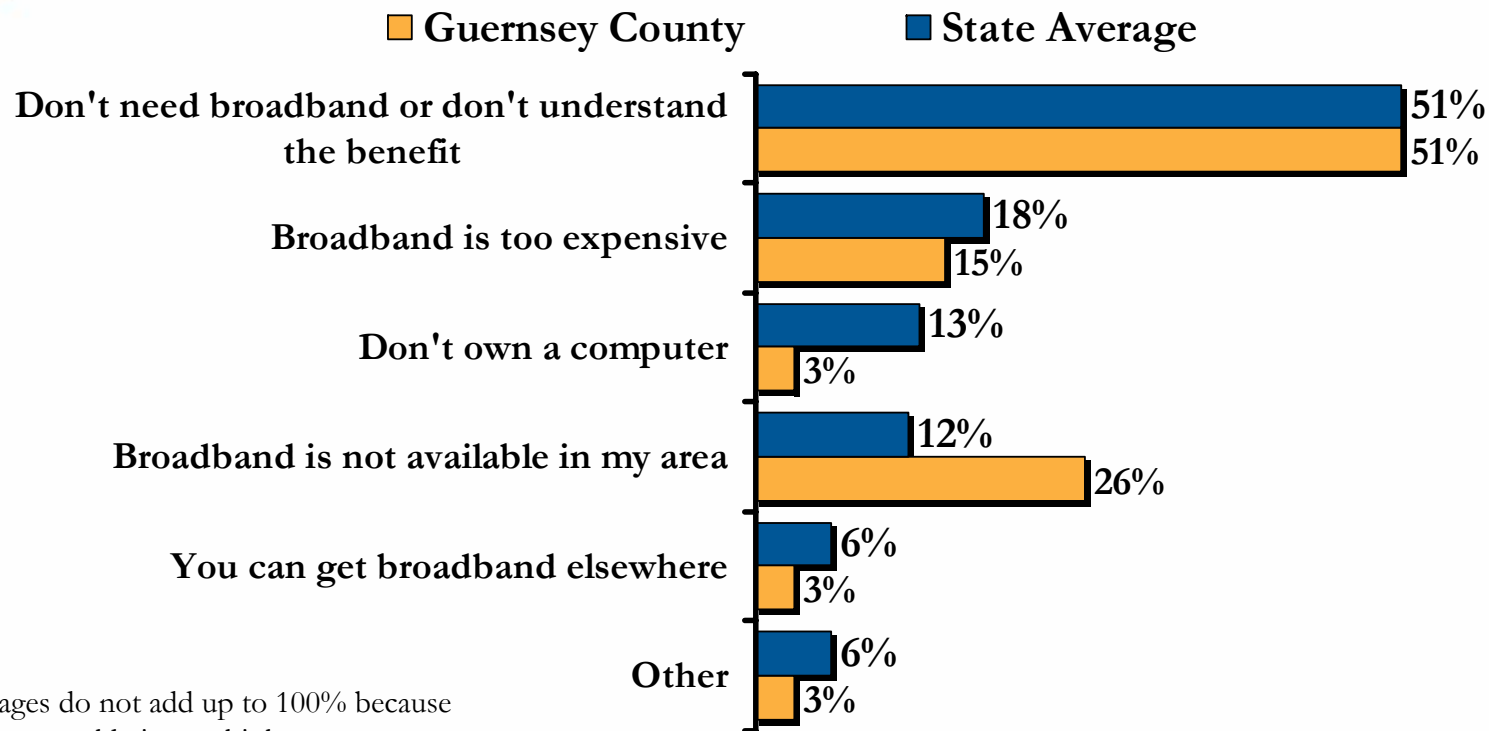

Barriers to Broadband Adoption

Among Ohio residents who do not subscribe to home broadband service:*

*Percentages do not add up to 100% because respondents could give multiple responses.

Q: Why don't you subscribe to broadband Internet service?
Or if broadband is not available: Why wouldn't you subscribe to broadband Internet service?

(n = 542 OH residents with no home broadband service, and 71 Guernsey County residents with no home broadband service)