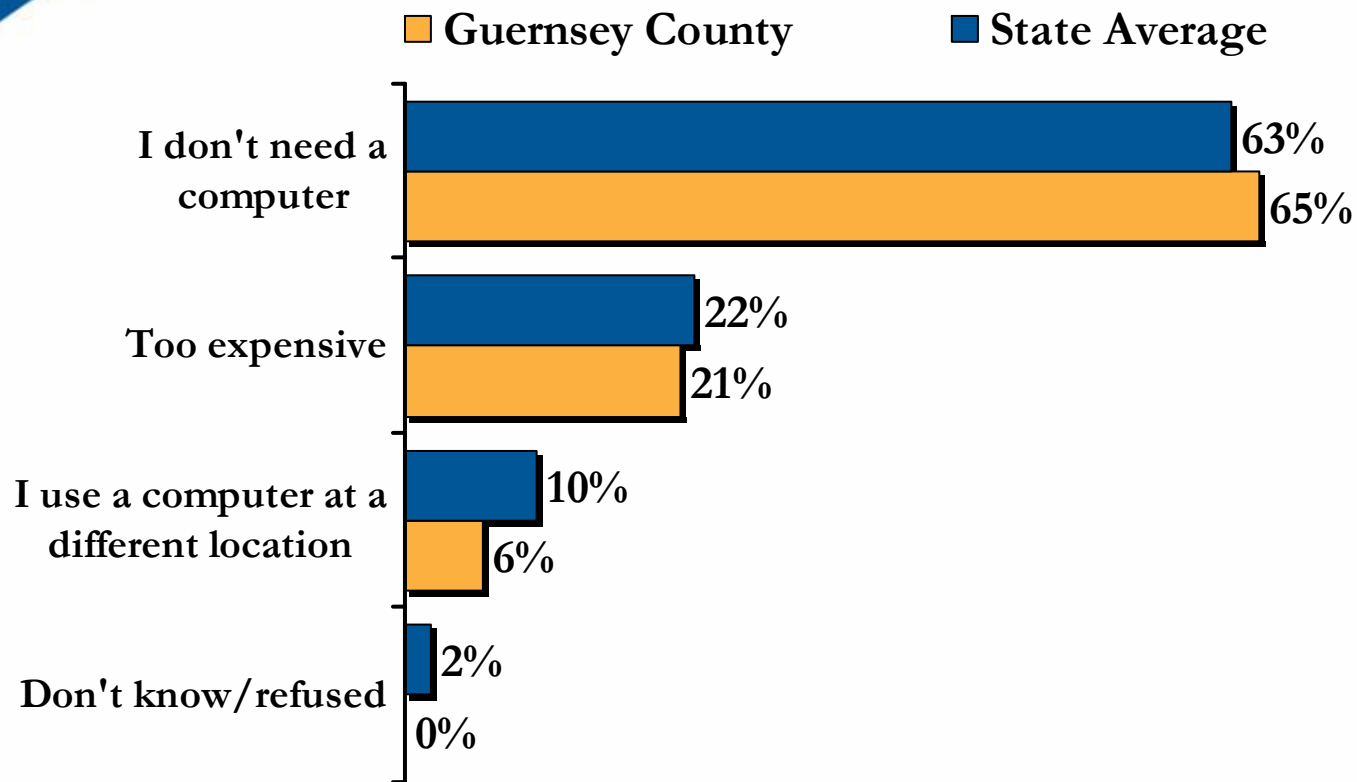

Barriers to Computer Ownership

Among Ohio residents who do not own a computer:*

*Percentages do not add up to 100% because respondents could give multiple responses.

Q: Why don't you have a computer at home?

(n = 290 OH residents with no computer at home, and 30 Guernsey County residents with no computer at home)