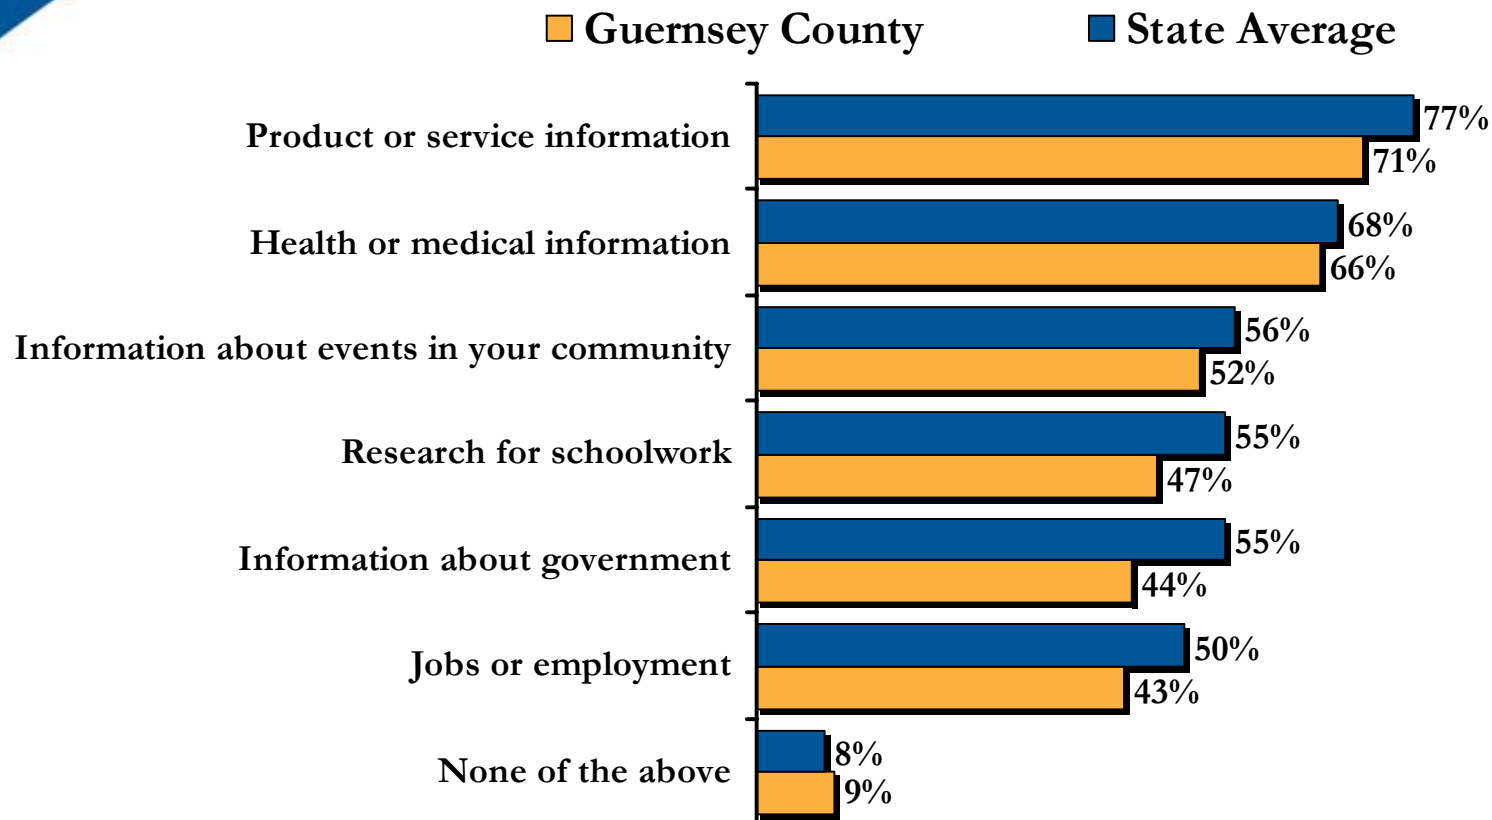

Searching for Information Online

Percent of Ohio Internet users who search for the following types of information:

Q: Which of the following types of information have you used the Internet to look for online?

(n = 949 OH residents who use the Internet, and 69 Guernsey County residents who use the Internet)