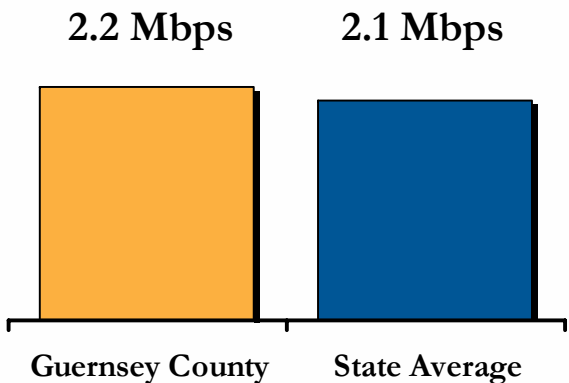

Broadband Download Speeds and Satisfaction

Average reported download speeds (among Ohio broadband subscribers who know their current speed):