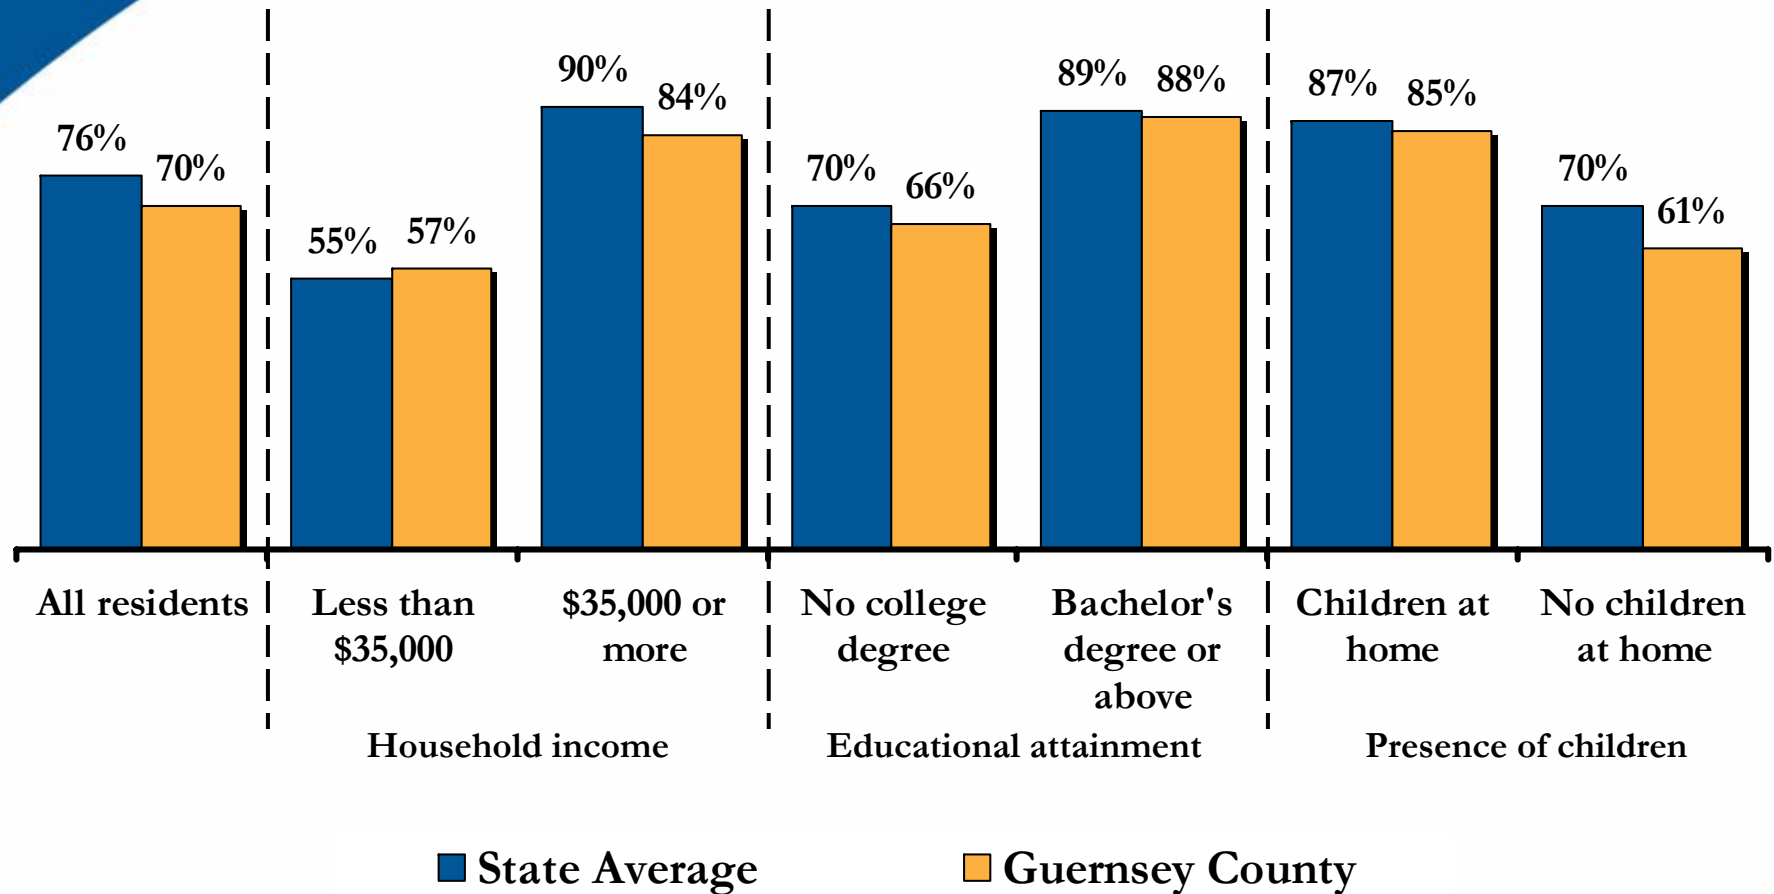

Computer Ownership in Guernsey County

(n = 100 Guernsey County residents, weighted by age and gender)