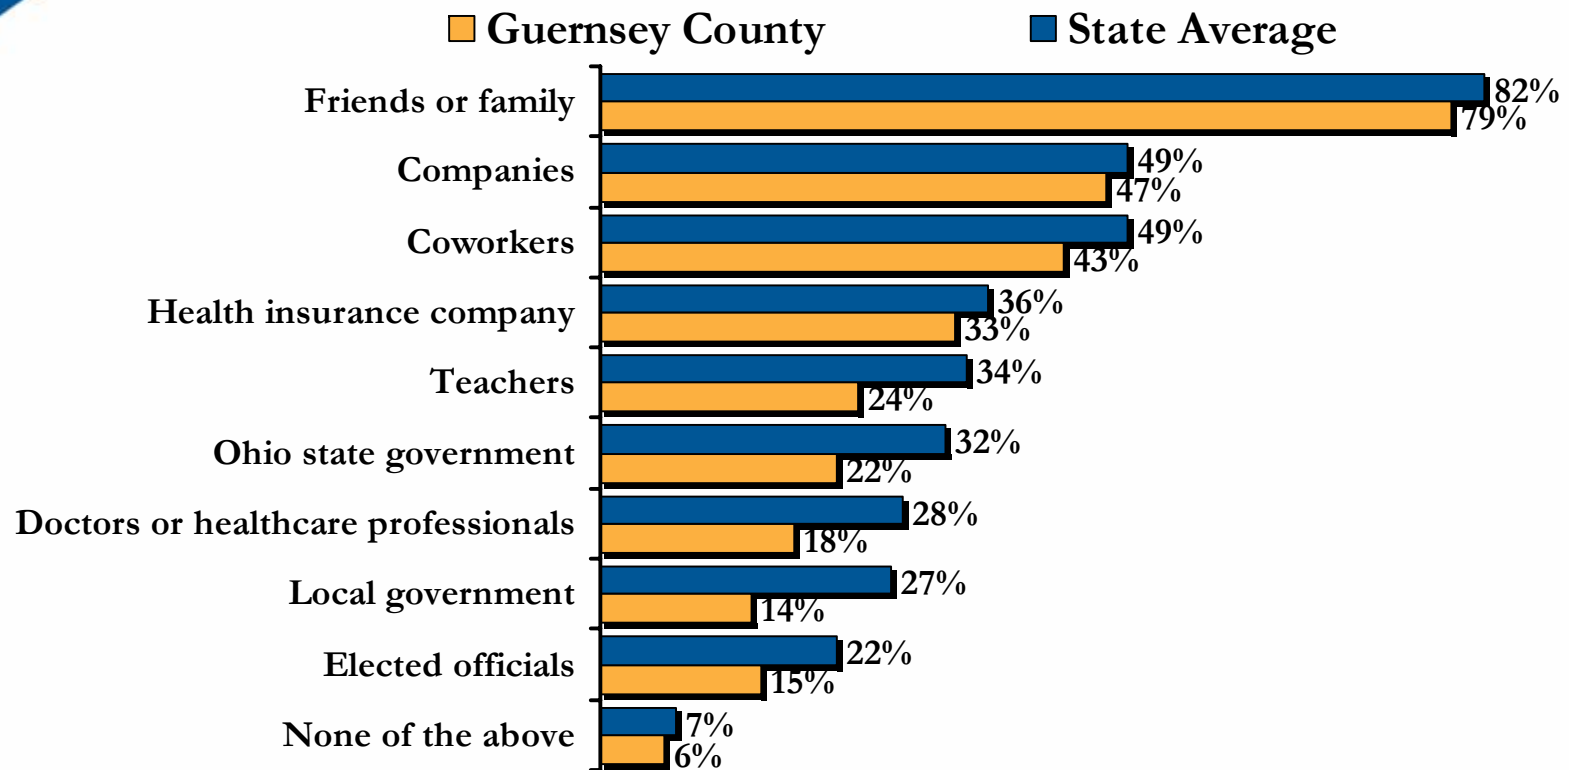

Interacting Online

Percent of Ohio Internet users who interact with the following individuals or organizations:

Q: Which of the following types of individuals or organizations have you interacted with online, by visiting a website or communicating with online to obtain information?

(n = 949 OH residents who use the Internet, and 69 Guernsey County residents who use the Internet)