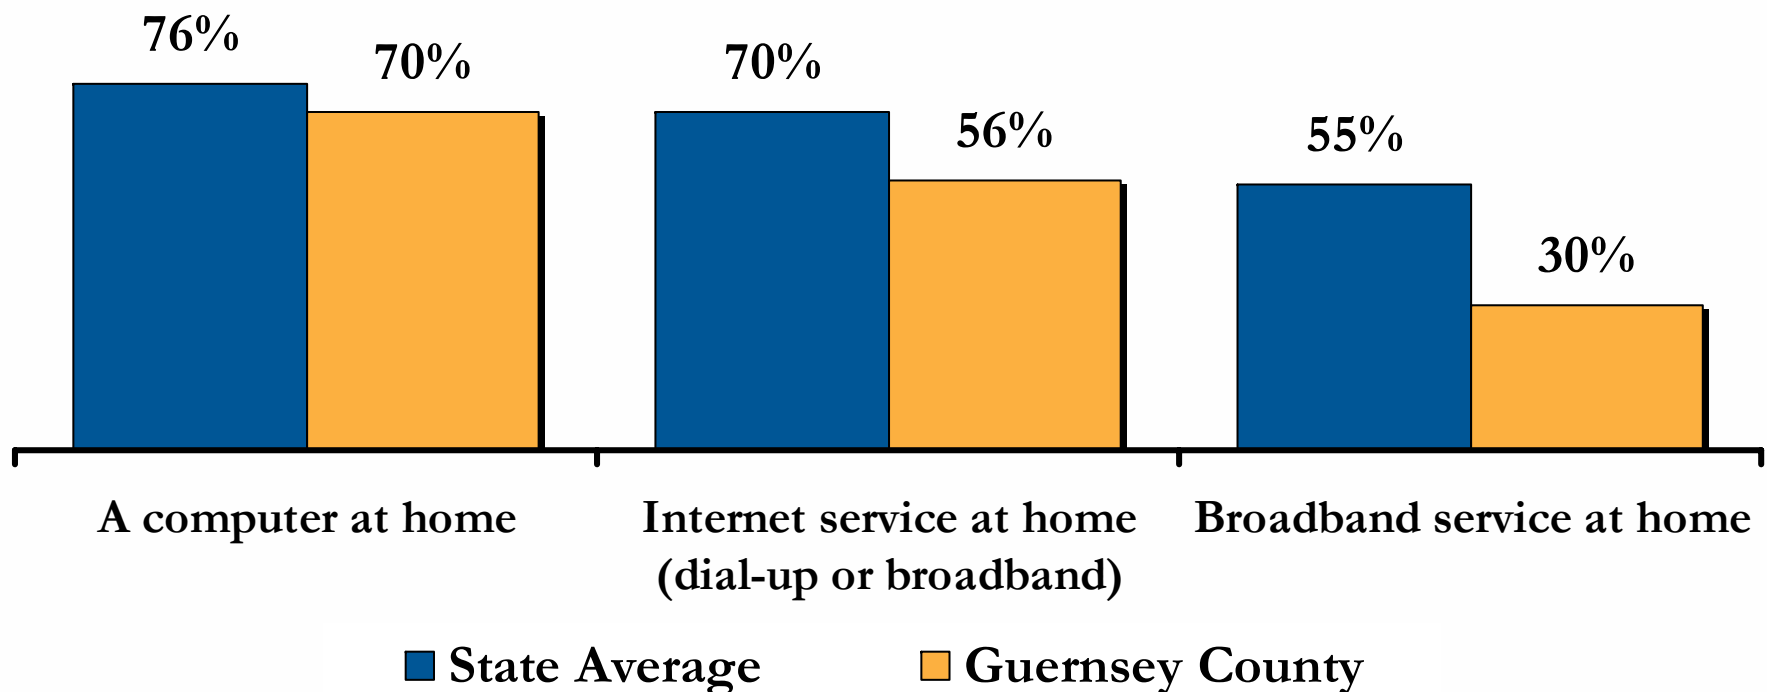

# Residential Technology Assessment for Guernsey County

Percent of adult residents who have:

(n = 100 Guernsey County residents, weighted by age and gender)