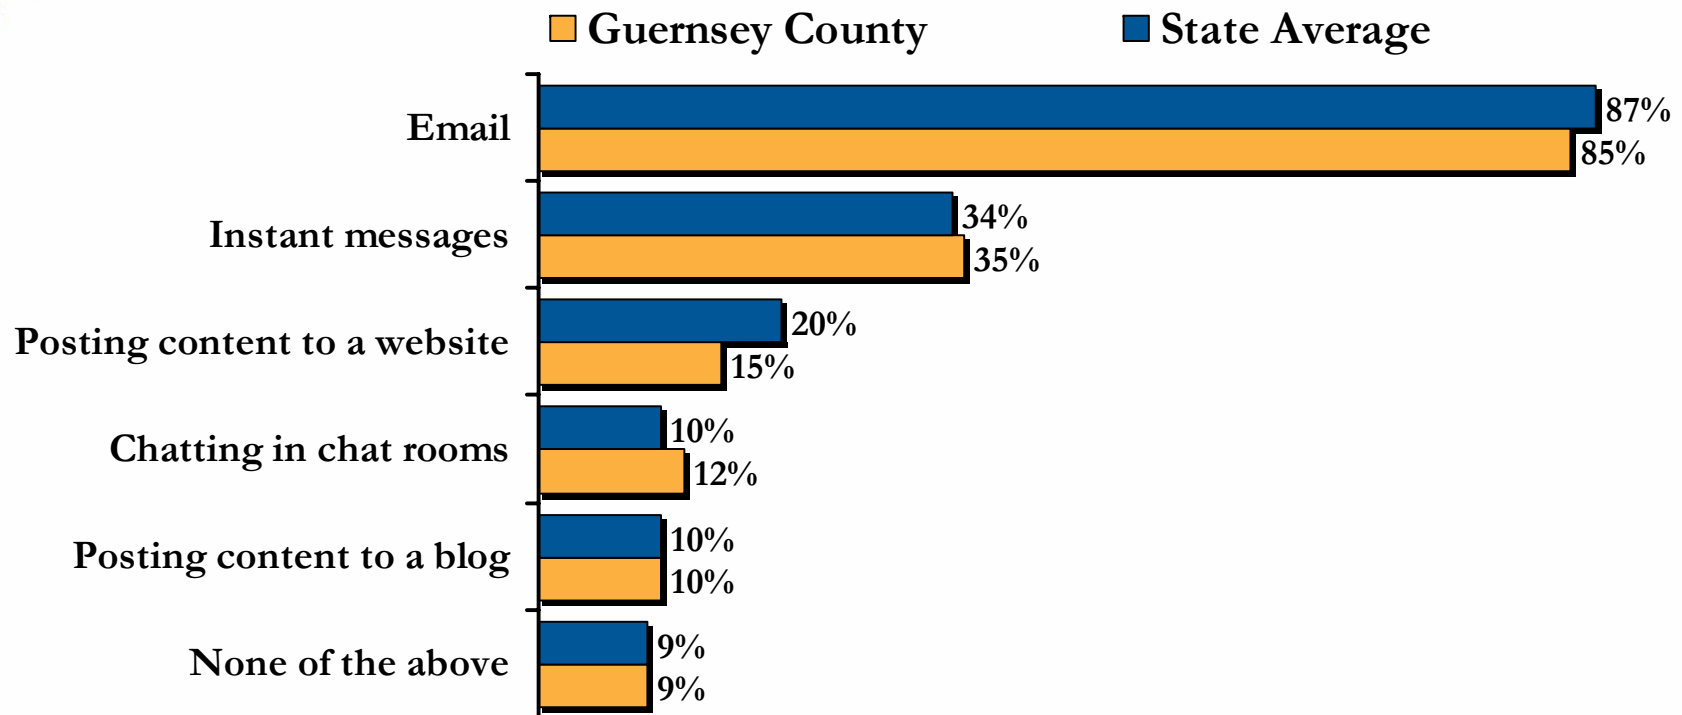

Communicating With Others Online

Percent of Ohio Internet users who communicate with others in the following ways:

Q: Which of the following ways of communicating with others do you use?

(n = 949 OH residents who use the Internet, and 69 Guernsey County residents who use the Internet)