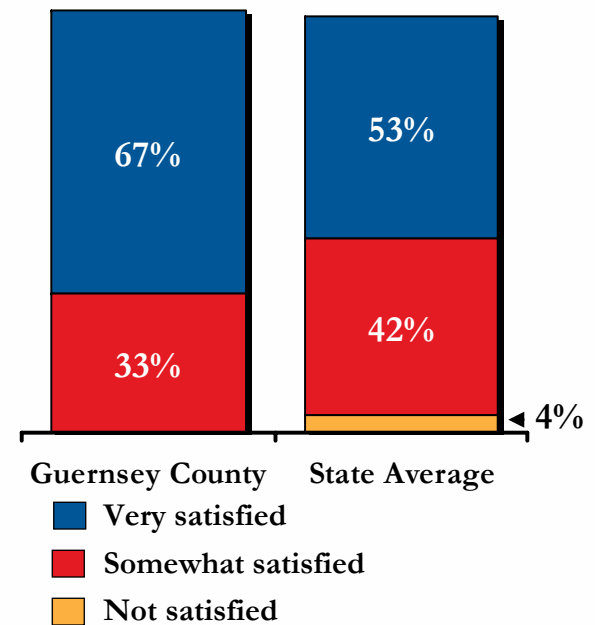

Satisfaction with current broadband speeds:

Q: What is the approximate download speed provided by your Internet service provider?
(n = 658 OH residents with broadband service at home)
(n = 29 Guernsey County residents with broadband, weighted by age and gender)