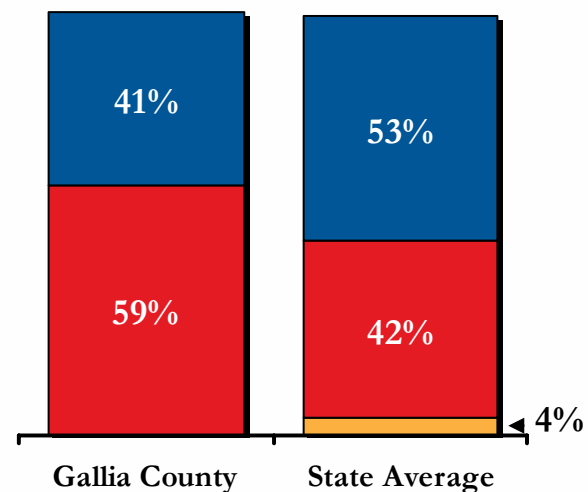

Satisfaction with current broadband speeds:

- Very satisfied
- Somewhat satisfied
- Not satisfied

Q: What is the approximate download speed provided by your Internet service provider?
(n = 658 OH residents with broadband service at home)
(n = 22 Gallia County residents with broadband, weighted by age and gender)