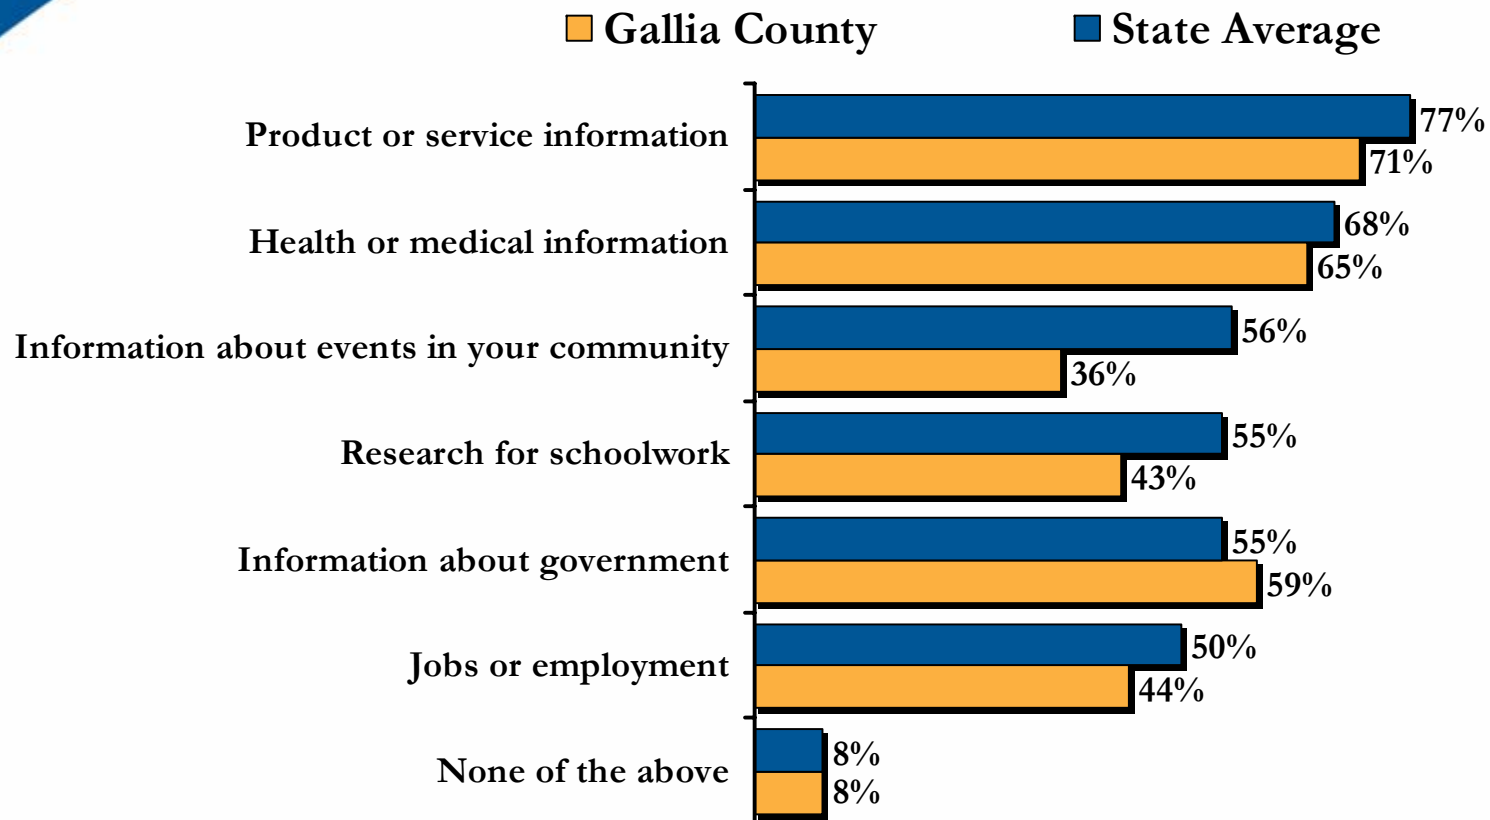

Searching for Information Online

Percent of Ohio Internet users who search for the following types of information:

Q: Which of the following types of information have you used the Internet to look for online?

(n = 949 OH residents who use the Internet, and 66 Gallia County residents who use the Internet)