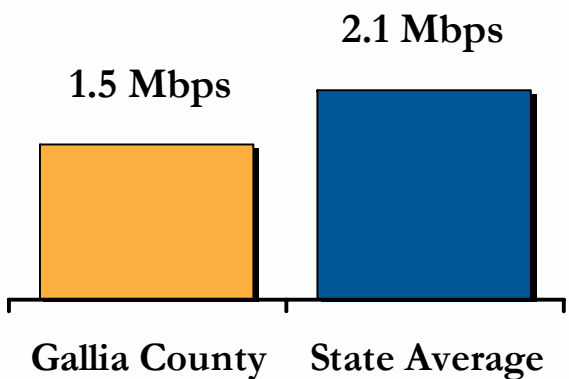

Broadband Download Speeds and Satisfaction

Average reported download speeds (among Ohio broadband subscribers who know their current speed):