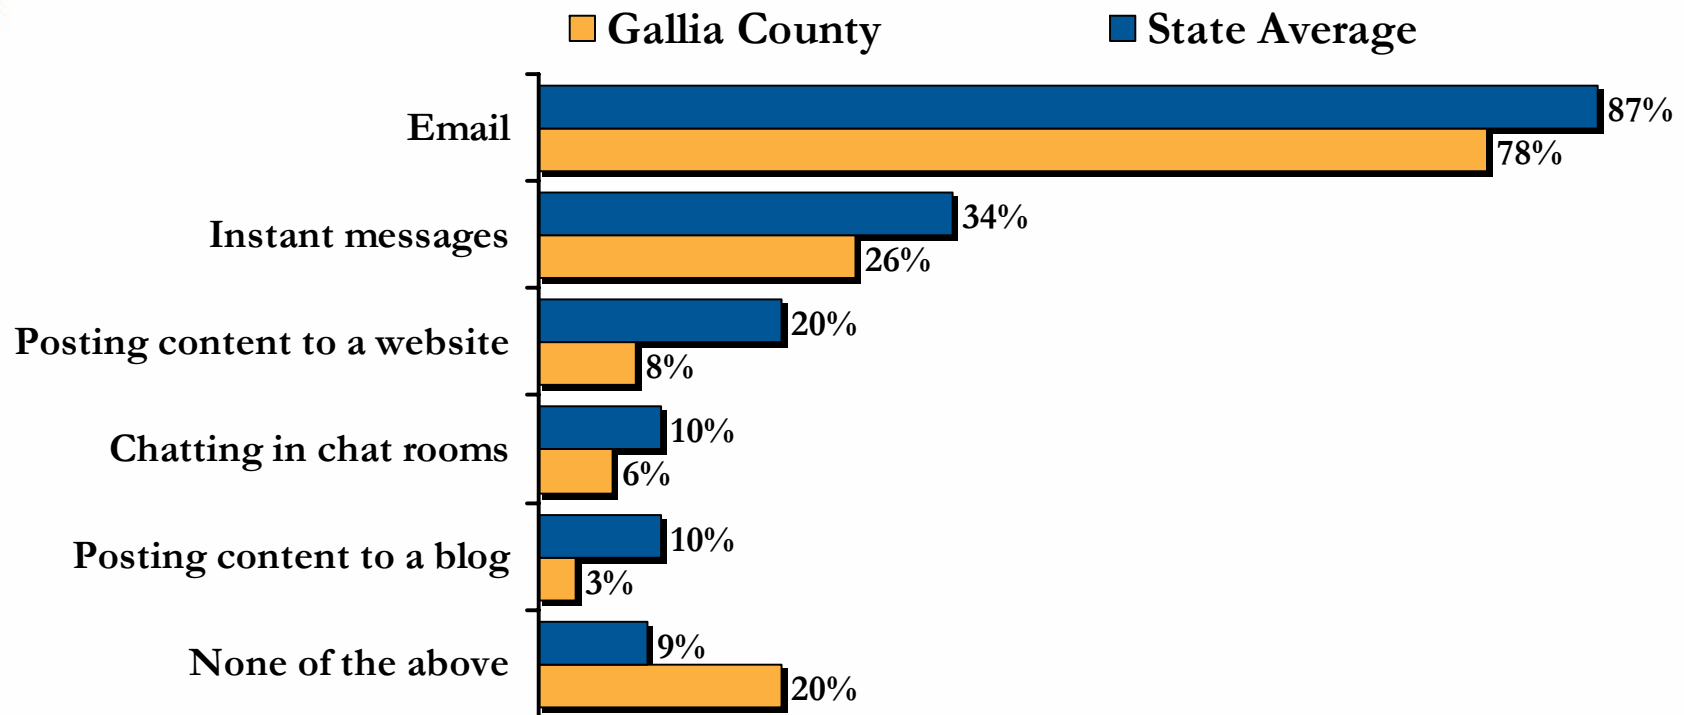

Communicating With Others Online

Percent of Ohio Internet users who communicate with others in the following ways:

Q: Which of the following ways of communicating with others do you use?

(n = 949 OH residents who use the Internet, and 66 Gallia County residents who use the Internet)