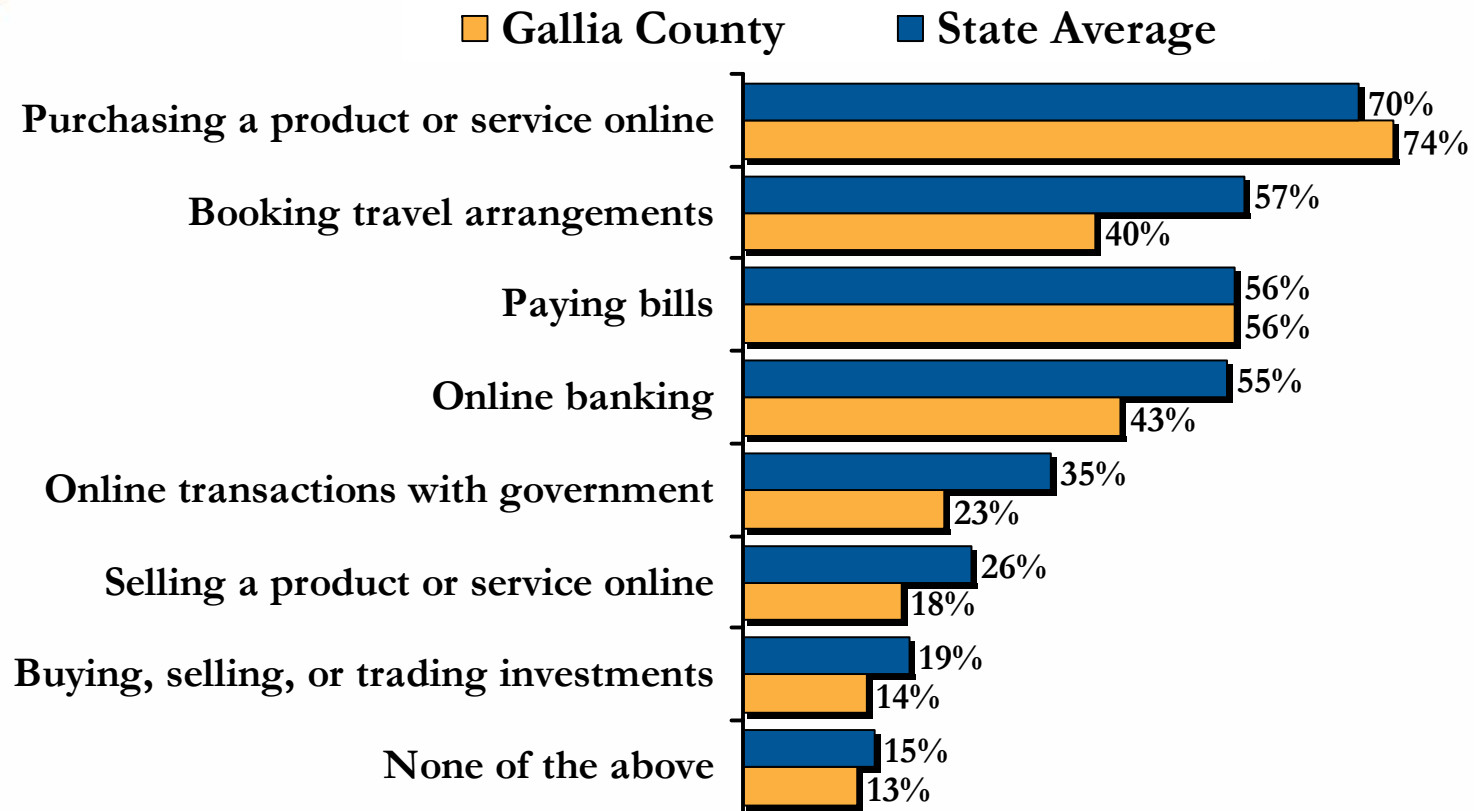

## Interacting Online

Percent of Ohio Internet users who interact with the following individuals or organizations:

Q: Which of the following types of individuals or organizations have you interacted with online, by visiting a website or communicating with online to obtain information?  
 (n = 949 OH residents who use the Internet, and 66 Gallia County residents who use the Internet)

# Online Transactions

Percent of Ohio Internet users who conduct the following transactions online:

Q: Which of the following types of transactions have you completed online?

(n = 949 OH residents who use the Internet, and 66 Gallia County residents who use the Internet)