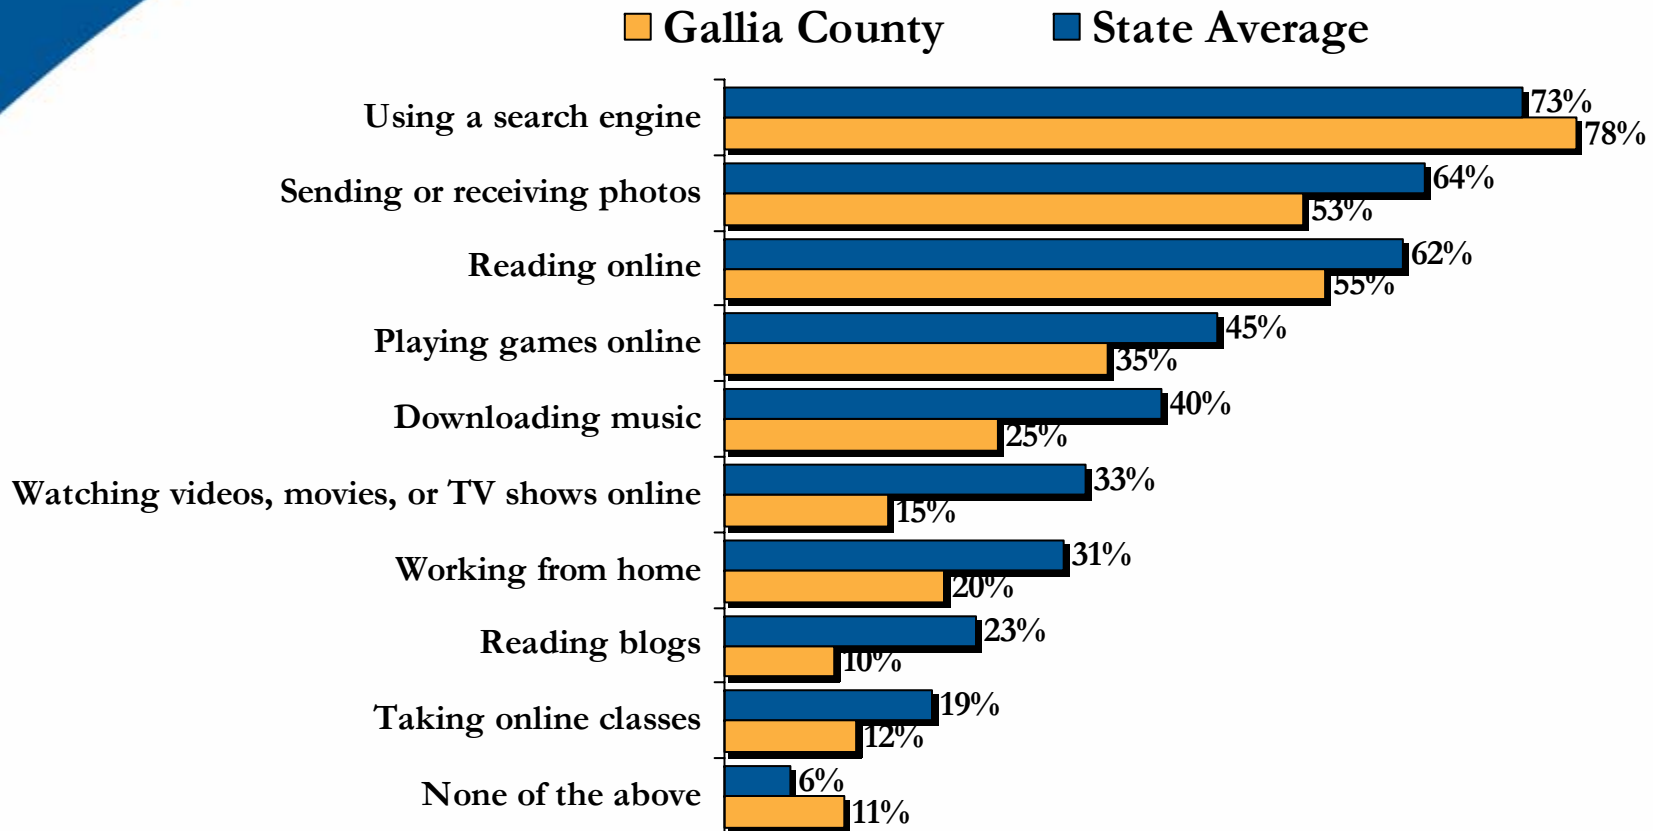

## Interacting Online

Percent of Ohio Internet users who interact with the following individuals or organizations:

Q: Which of the following types of individuals or organizations have you interacted with online, by visiting a website or communicating with online to obtain information?  
 (n = 949 OH residents who use the Internet, and 66 Gallia County residents who use the Internet)

# Online Transactions

Percent of Ohio Internet users who conduct the following transactions online:

Q: Which of the following types of transactions have you completed online?

(n = 949 OH residents who use the Internet, and 66 Gallia County residents who use the Internet)

# Online Activities

Percent of Ohio Internet users who conduct the following activities online:

Q: Which of the following activities do you conduct online?  
 (n = 949 OH residents who use the Internet, and 66 Gallia County residents who use the Internet)