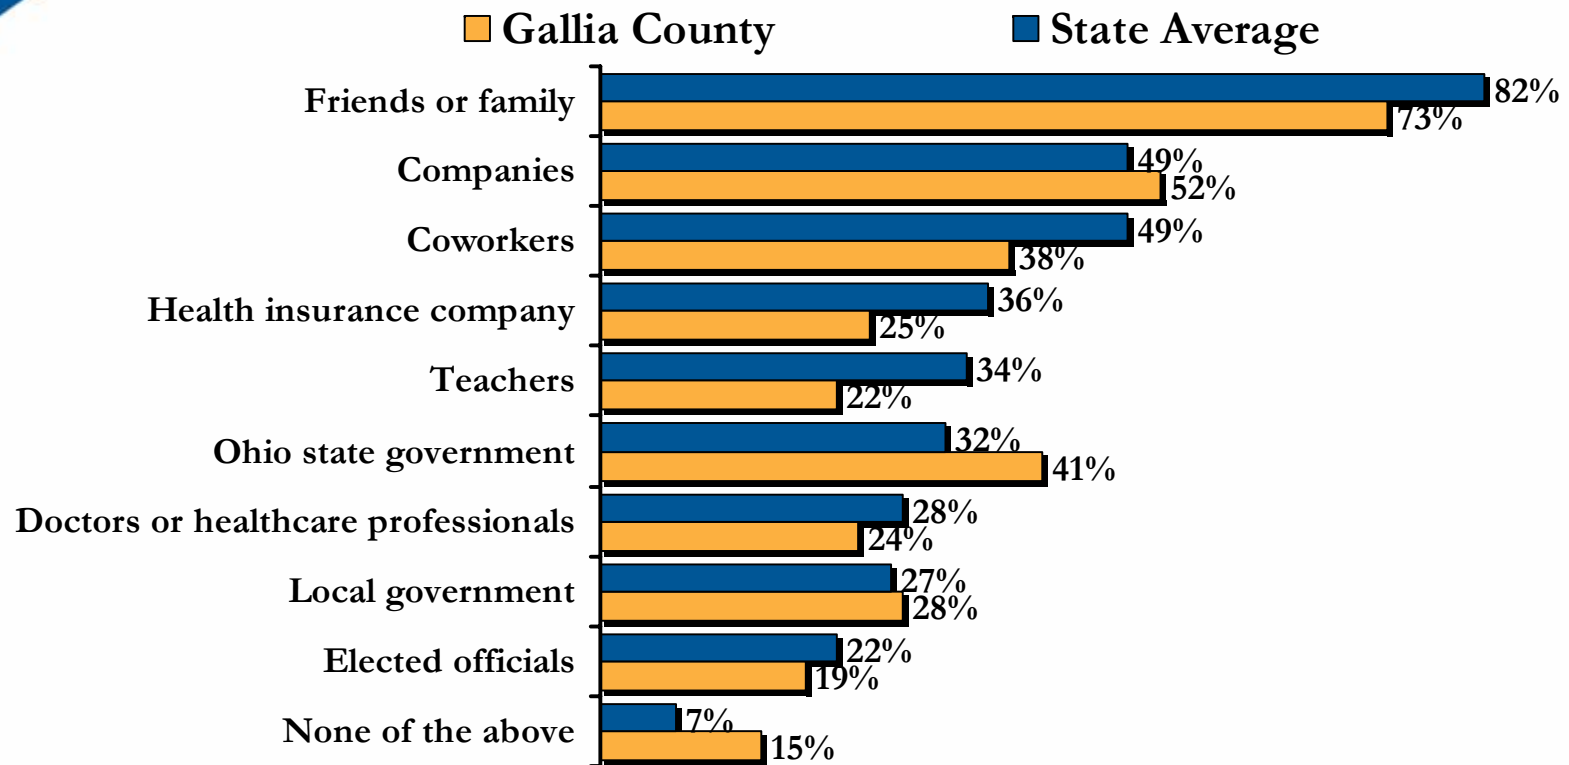

(n = 949 OH residents who use the Internet, and 66 Gallia County residents who use the Internet)

## Communicating With Others Online

Percent of Ohio Internet users who communicate with others in the following ways:

Q: Which of the following ways of communicating with others do you use?

(n = 949 OH residents who use the Internet, and 66 Gallia County residents who use the Internet)

## Interacting Online

Percent of Ohio Internet users who interact with the following individuals or organizations:

Q: Which of the following types of individuals or organizations have you interacted with online, by visiting a website or communicating with online to obtain information?  
 (n = 949 OH residents who use the Internet, and 66 Gallia County residents who use the Internet)