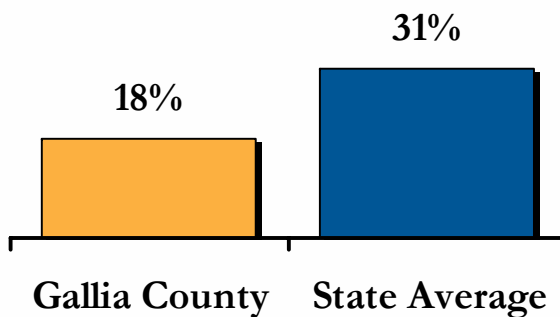

Broadband subscribers who are aware of faster available speeds in their area: