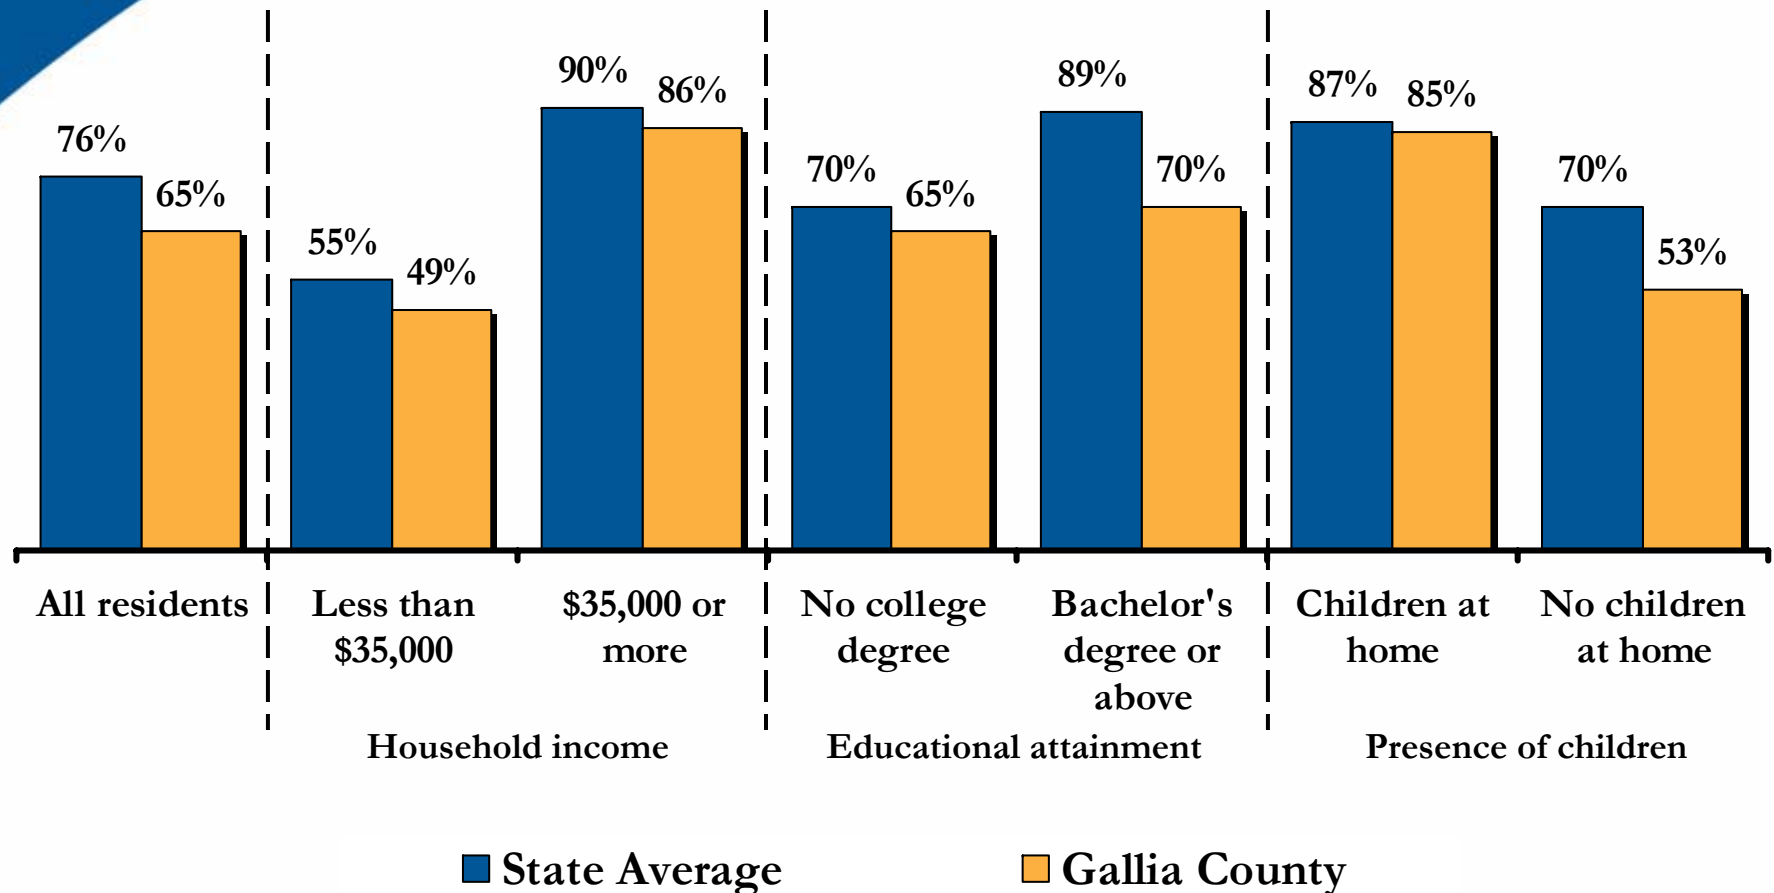

Computer Ownership in Gallia County

(n = 100 Gallia County residents, weighted by age and gender)