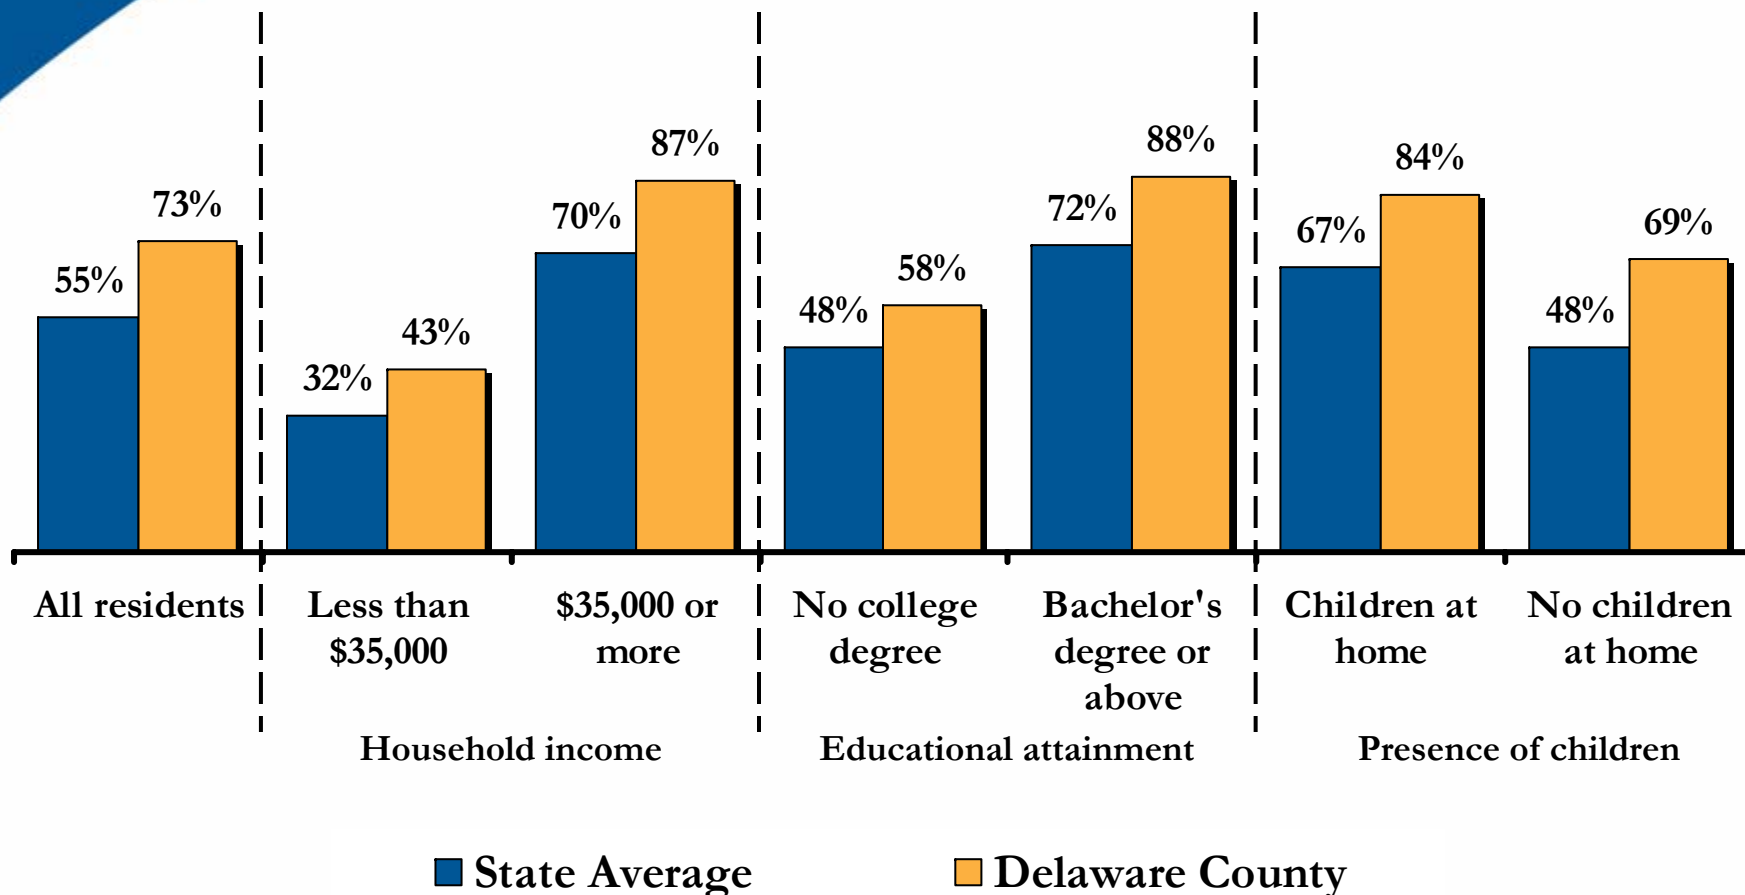

**2008 Connect Ohio
Consumer Technology
Assessment for
Delaware County, Ohio**

Residential Technology Assessment for Delaware County

Percent of adult residents who have:

(n = 100 Delaware County residents, weighted by age and gender)

2

Source: 2008 Connect Ohio Statewide
Residential Technology Assessment
© Do Not Copy Without Written Permission

Computer Ownership in Delaware County

(n = 102 Delaware County residents, weighted by age and gender)

Internet Adoption (Dial-Up or Broadband) in Delaware County

(n = 100 Delaware County residents, weighted by age and gender)

Broadband Adoption in Delaware County

(n = 100 Delaware County residents, weighted by age and gender)

Online Activities Among Delaware County Internet Users

Searching for Information Online

Percent of Ohio Internet users who search for the following types of information:

Q: Which of the following types of information have you used the Internet to look for online?
 (n = 949 OH residents who use the Internet, and 87 Delaware County residents who use the Internet)