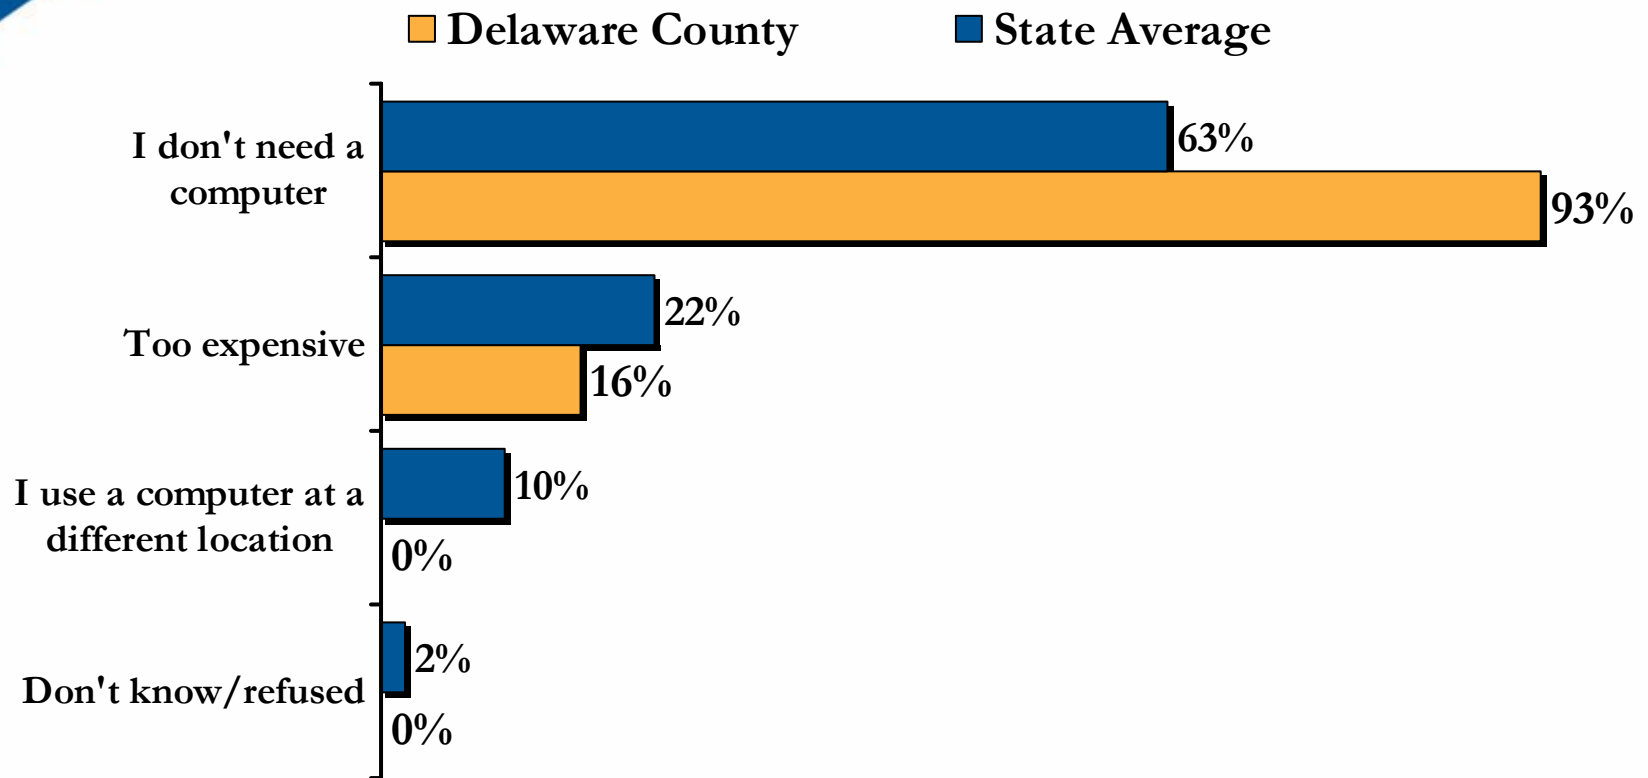

Barriers to Computer Ownership

Among Ohio residents who do not own a computer:*

*Percentages do not add up to 100% because respondents could give multiple responses.

Q: Why don't you have a computer at home?

(n = 290 OH residents with no computer at home, and 13 Delaware County residents with no computer at home)