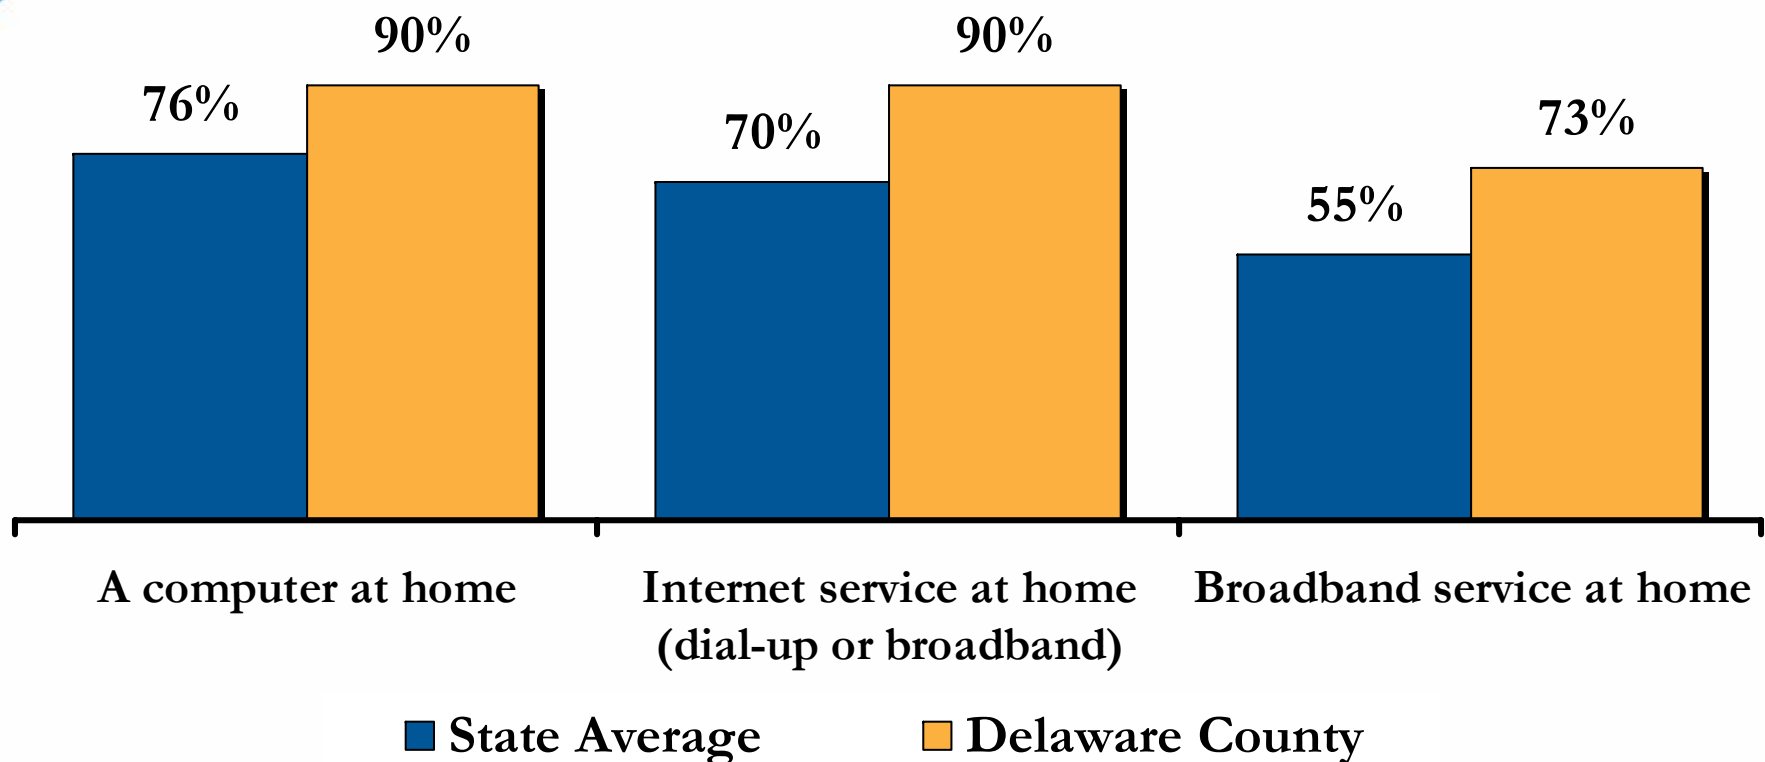

**2008 Connect Ohio
Consumer Technology
Assessment for
Delaware County, Ohio**

Residential Technology Assessment for Delaware County

Percent of adult residents who have:

(n = 100 Delaware County residents, weighted by age and gender)

2

Source: 2008 Connect Ohio Statewide
Residential Technology Assessment
© Do Not Copy Without Written Permission

Computer Ownership in Delaware County

(n = 102 Delaware County residents, weighted by age and gender)

Internet Adoption (Dial-Up or Broadband) in Delaware County

(n = 100 Delaware County residents, weighted by age and gender)

Broadband Adoption in Delaware County

(n = 100 Delaware County residents, weighted by age and gender)