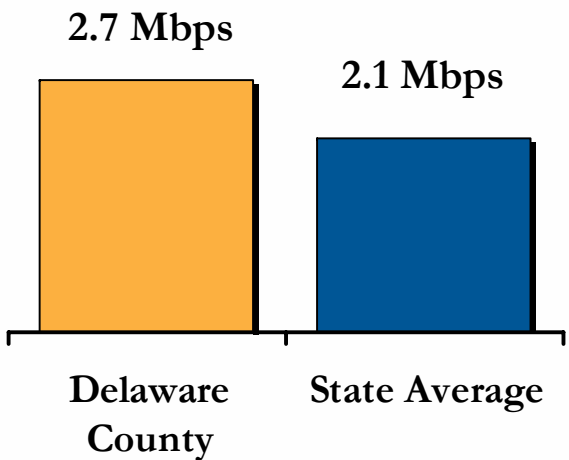

Broadband Download Speeds and Satisfaction

Average reported download speeds (among Ohio broadband subscribers who know their current speed):