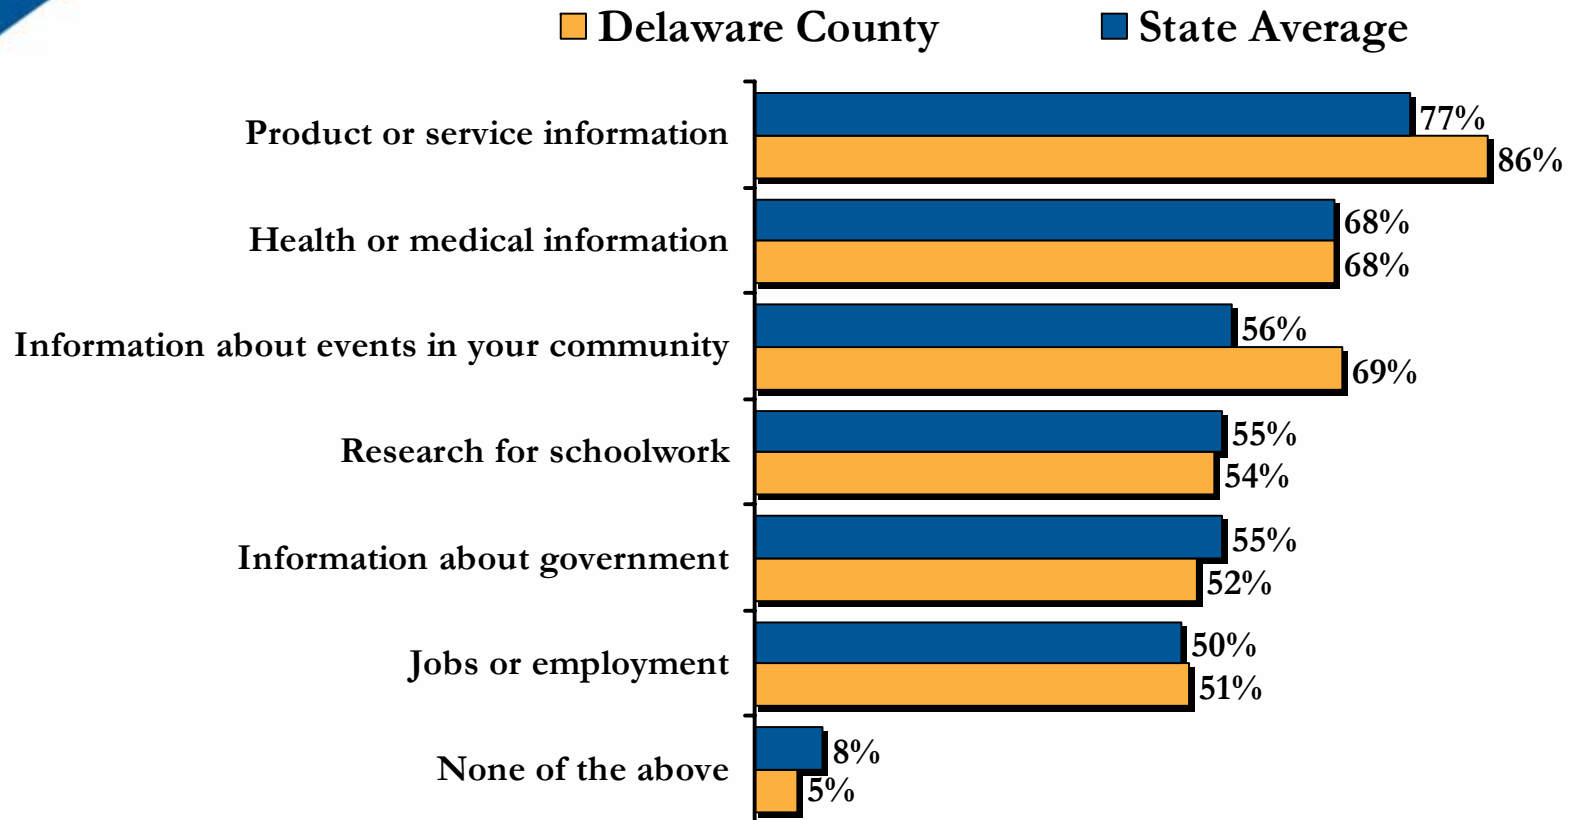

2

Source: 2008 Connect Ohio Statewide
Residential Technology Assessment
© Do Not Copy Without Written Permission

Computer Ownership in Delaware County

(n = 102 Delaware County residents, weighted by age and gender)

Internet Adoption (Dial-Up or Broadband) in Delaware County

(n = 100 Delaware County residents, weighted by age and gender)

Broadband Adoption in Delaware County

(n = 100 Delaware County residents, weighted by age and gender)

Online Activities Among Delaware County Internet Users

Searching for Information Online

Percent of Ohio Internet users who search for the following types of information:

Q: Which of the following types of information have you used the Internet to look for online?
 (n = 949 OH residents who use the Internet, and 87 Delaware County residents who use the Internet)