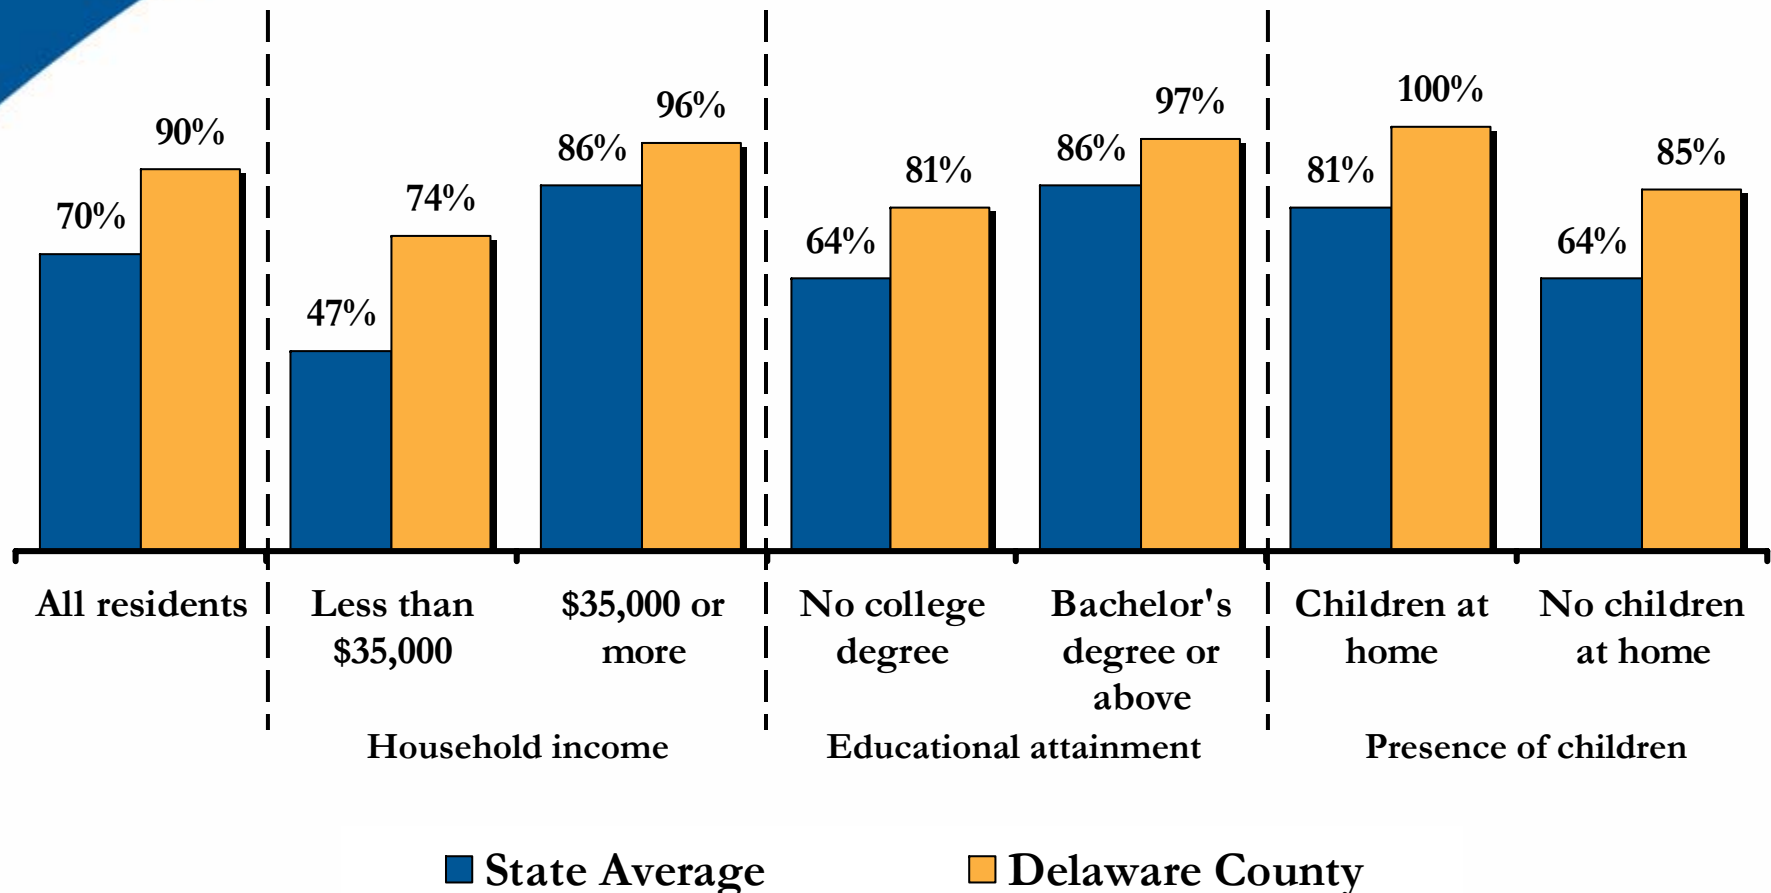

**2008 Connect Ohio
Consumer Technology
Assessment for
Delaware County, Ohio**

Residential Technology Assessment for Delaware County

Percent of adult residents who have:

(n = 100 Delaware County residents, weighted by age and gender)

2

Source: 2008 Connect Ohio Statewide
Residential Technology Assessment
© Do Not Copy Without Written Permission

Computer Ownership in Delaware County

(n = 102 Delaware County residents, weighted by age and gender)

Internet Adoption (Dial-Up or Broadband) in Delaware County

(n = 100 Delaware County residents, weighted by age and gender)

Broadband Adoption in Delaware County

(n = 100 Delaware County residents, weighted by age and gender)

Online Activities Among Delaware County Internet Users

Searching for Information Online

Percent of Ohio Internet users who search for the following types of information:

Q: Which of the following types of information have you used the Internet to look for online?
 (n = 949 OH residents who use the Internet, and 87 Delaware County residents who use the Internet)