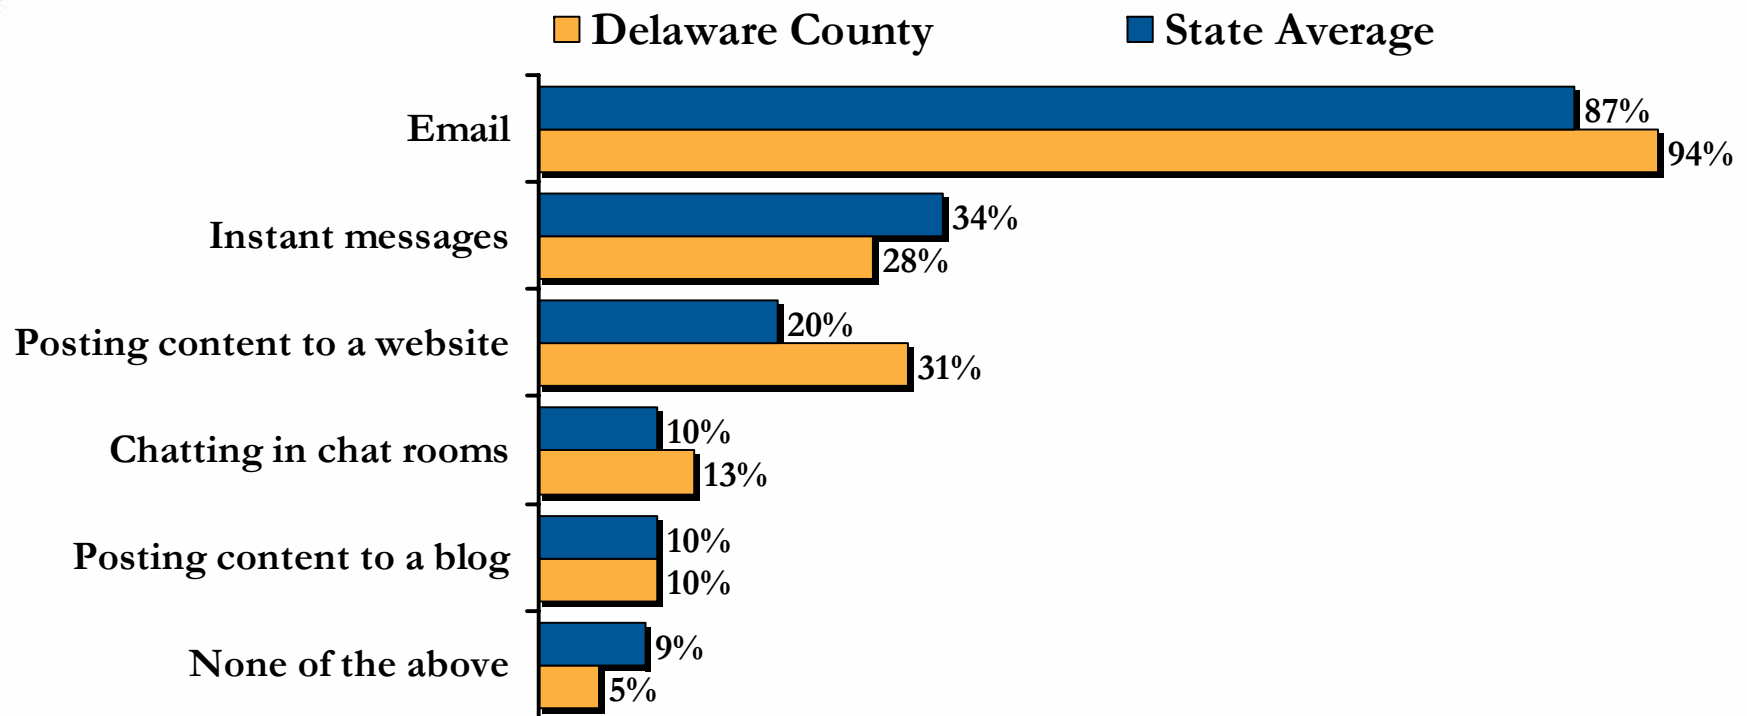

Communicating With Others Online

Percent of Ohio Internet users who communicate with others in the following ways:

Q: Which of the following ways of communicating with others do you use?

(n = 949 OH residents who use the Internet, and 87 Delaware County residents who use the Internet)