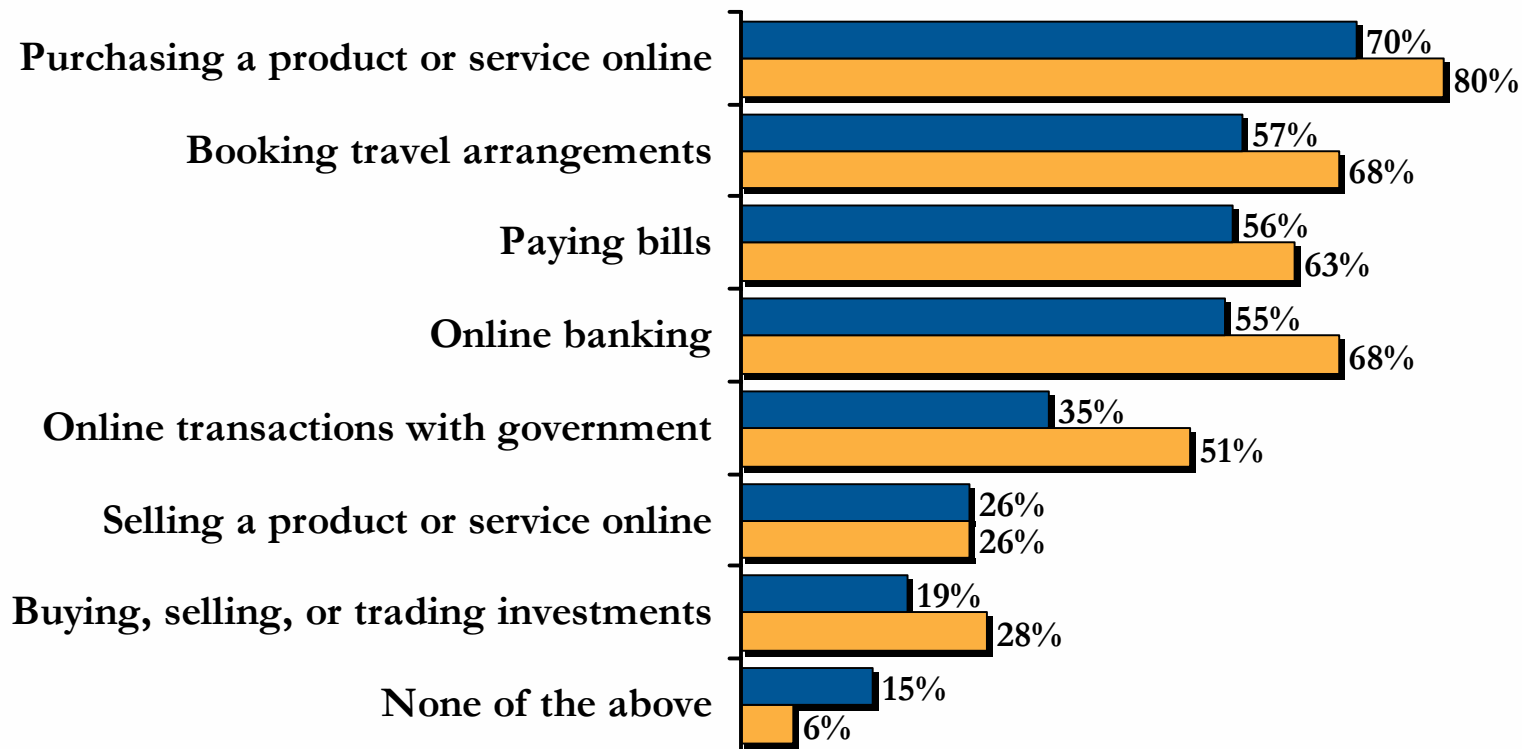

Online Transactions

Percent of Ohio Internet users who conduct the following transactions online:

■ Delaware County
■ State Average

Q: Which of the following types of transactions have you completed online?

(n = 949 OH residents who use the Internet, and 87 Delaware County residents who use the Internet)