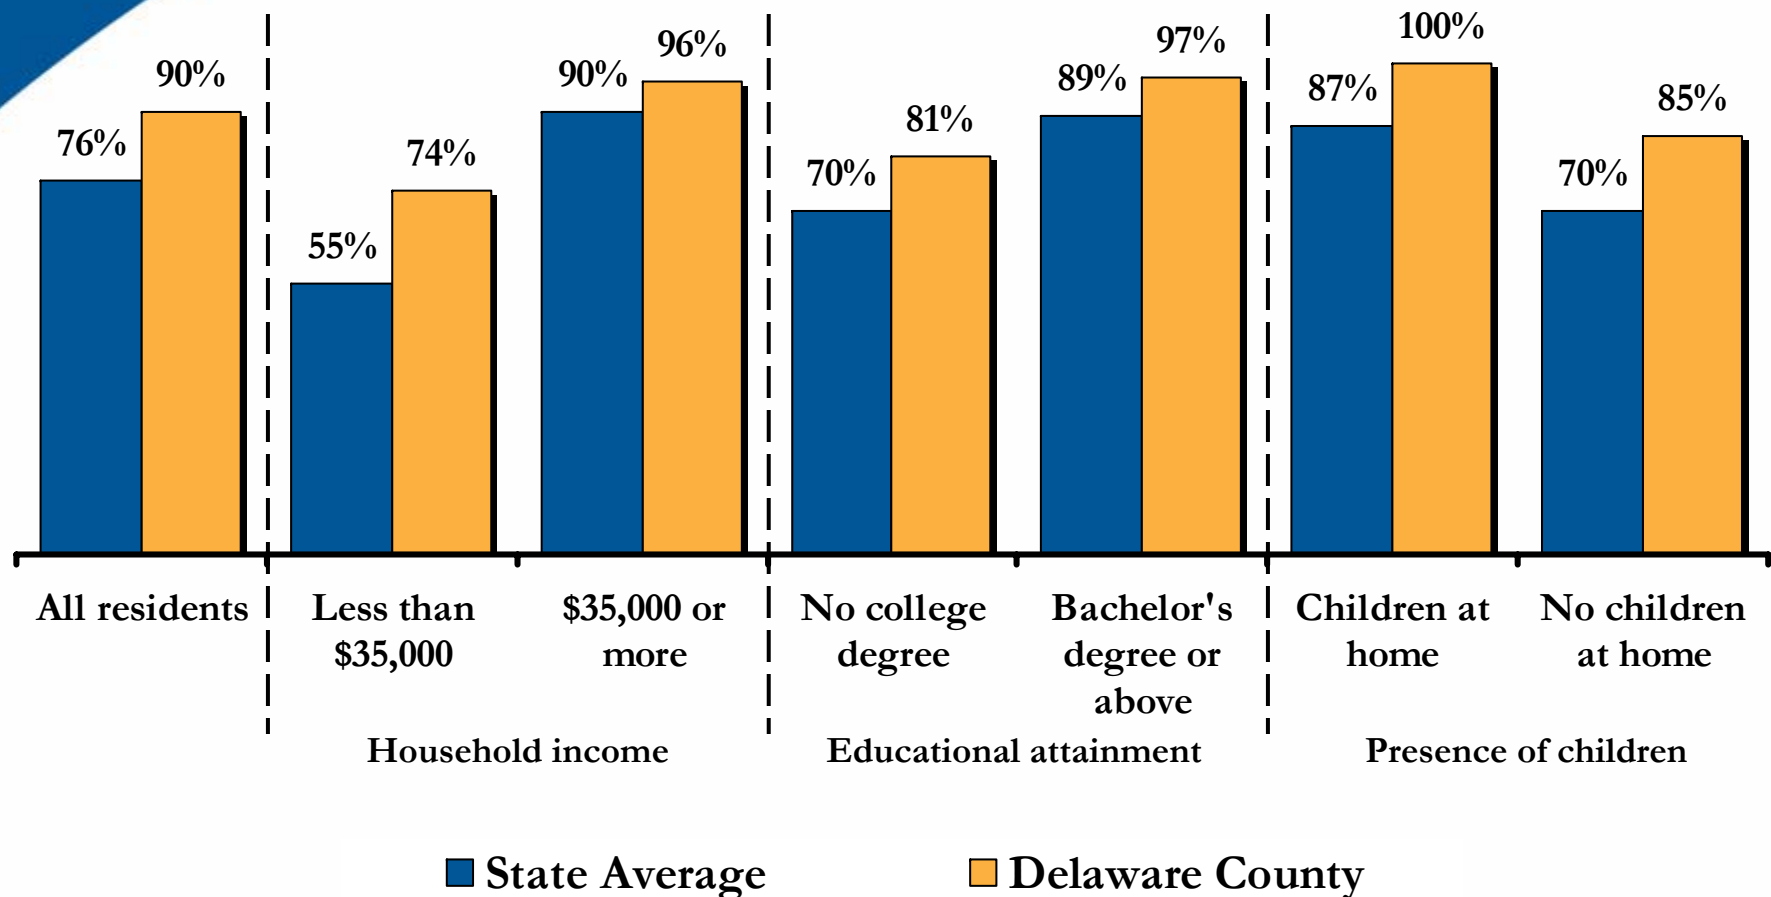

**2008 Connect Ohio
Consumer Technology
Assessment for
Delaware County, Ohio**

Residential Technology Assessment for Delaware County

Percent of adult residents who have:

(n = 100 Delaware County residents, weighted by age and gender)

2

Source: 2008 Connect Ohio Statewide
Residential Technology Assessment
© Do Not Copy Without Written Permission

Computer Ownership in Delaware County

(n = 102 Delaware County residents, weighted by age and gender)