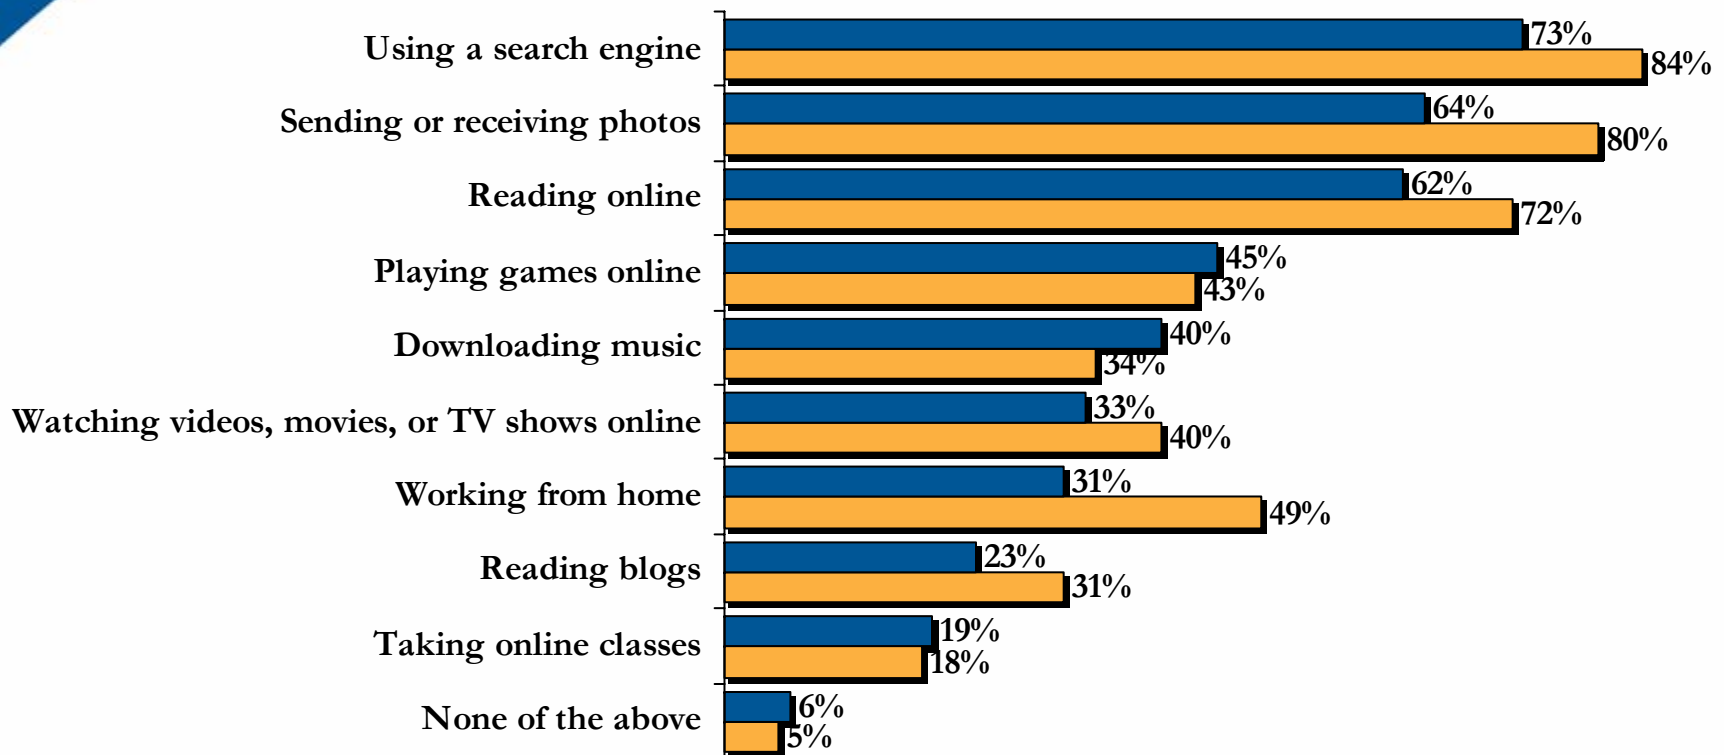

Online Activities

Percent of Ohio Internet users who conduct the following activities online:

■ Delaware County   ■ State Average

Q: Which of the following activities do you conduct online?
(n = 949 OH residents who use the Internet, and 87 Delaware County residents who use the Internet)