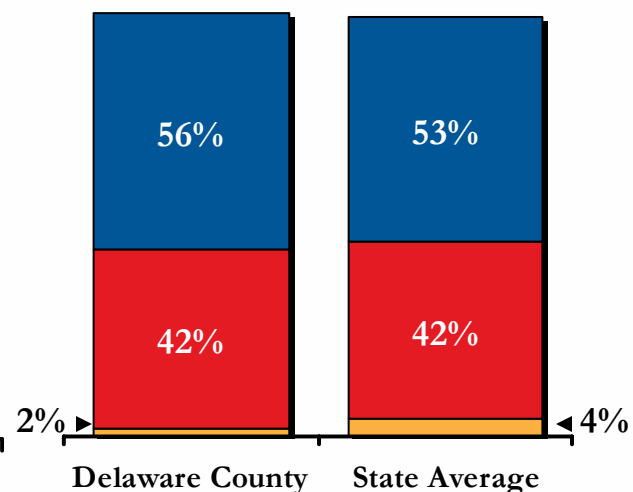

Satisfaction with current broadband speeds:

- Very satisfied
- Somewhat satisfied
- Not satisfied

Q: What is the approximate download speed provided by your Internet service provider?
(n = 658 OH residents with broadband service at home)
(n = 69 Delaware County residents with broadband, weighted by age and gender)