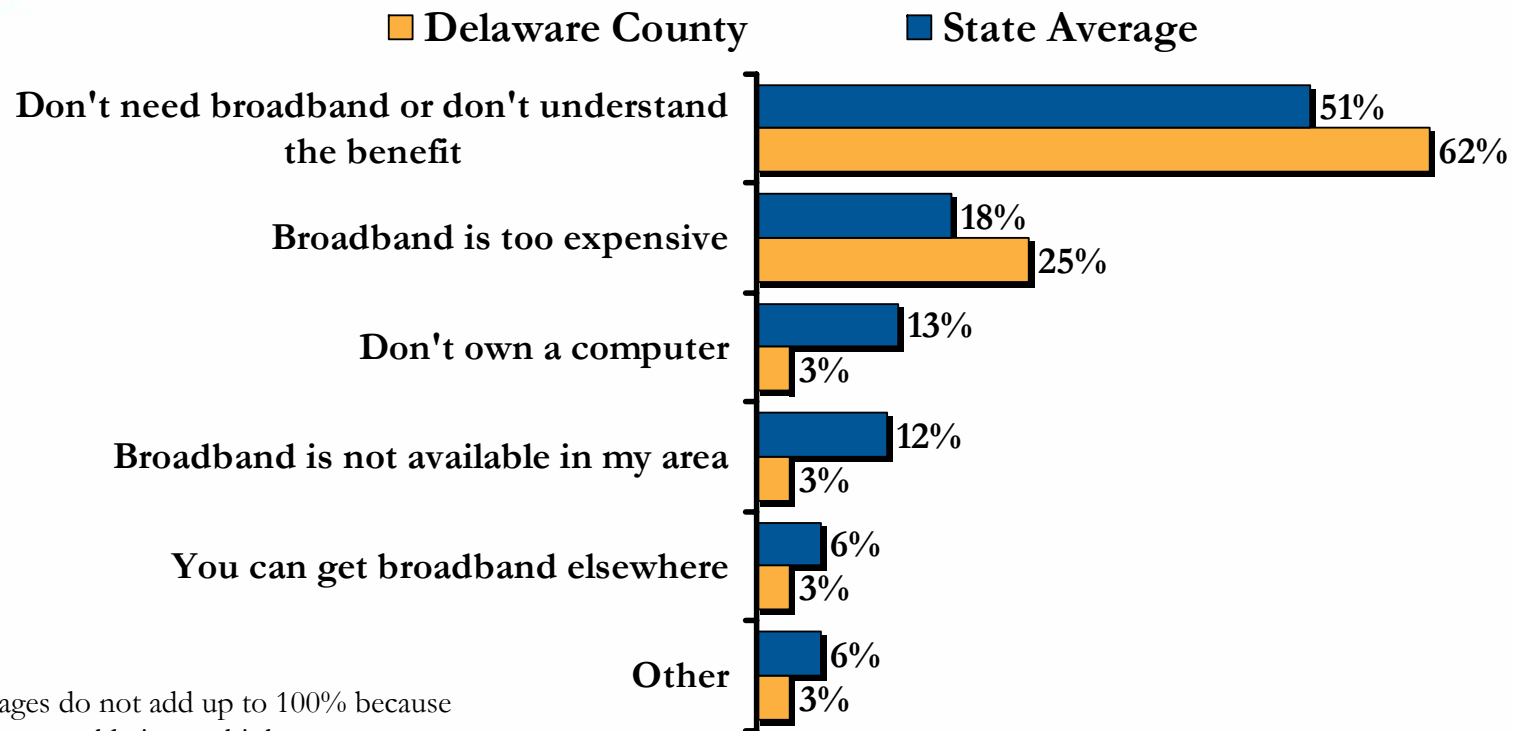

Barriers to Broadband Adoption

Among Ohio residents who do not subscribe to home broadband service:*

*Percentages do not add up to 100% because respondents could give multiple responses.

Q: Why don't you subscribe to broadband Internet service?
Or if broadband is not available: Why wouldn't you subscribe to broadband Internet service?

(n = 542 OH residents with no home broadband service, and 31 Delaware County residents with no home broadband service)