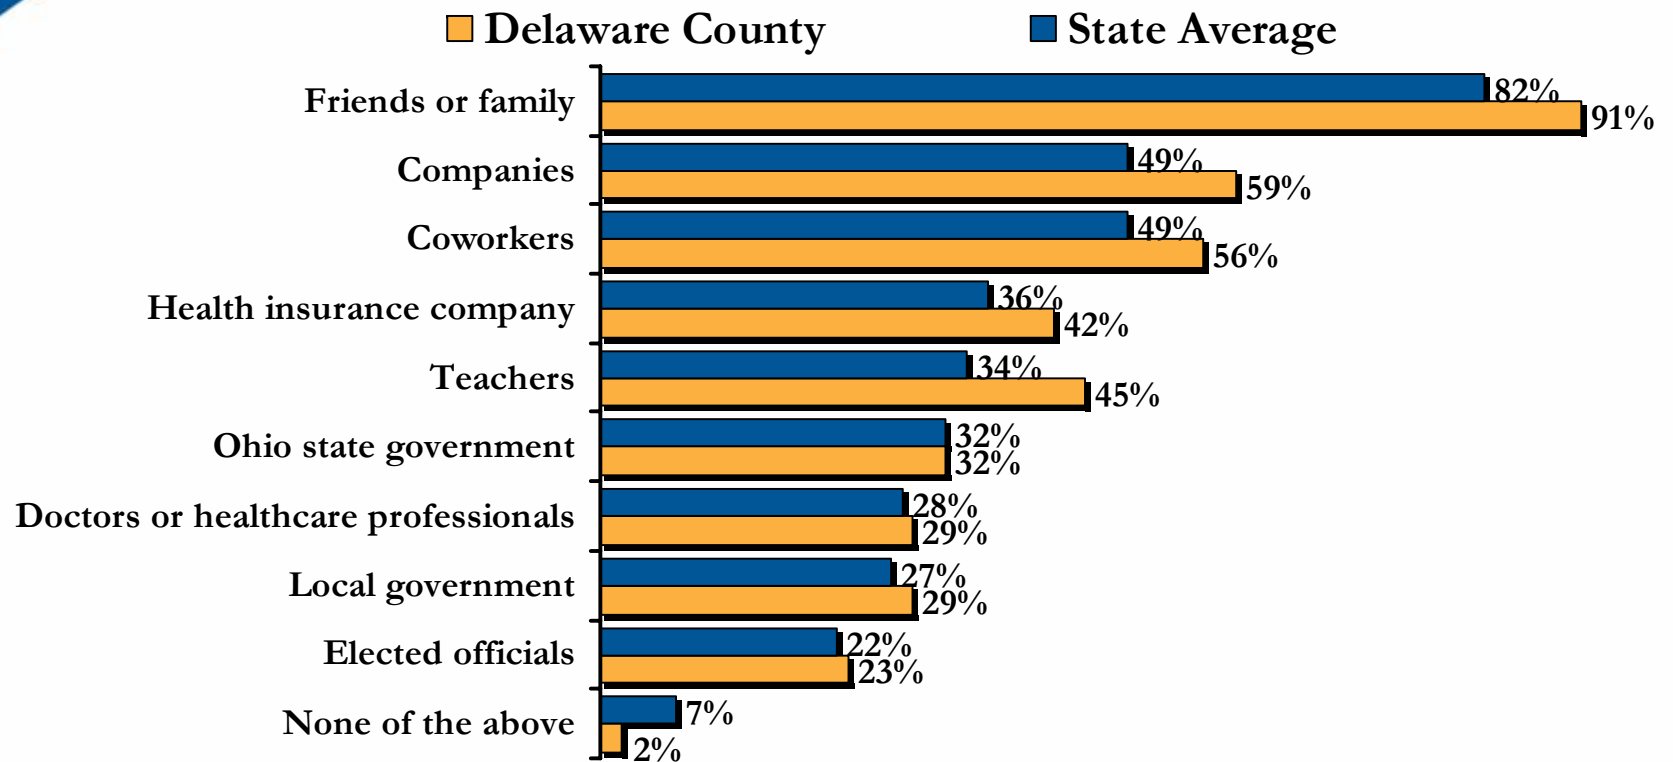

Online Activities Among Delaware County Internet Users

Searching for Information Online

Percent of Ohio Internet users who search for the following types of information:

Q: Which of the following types of information have you used the Internet to look for online?
 (n = 949 OH residents who use the Internet, and 87 Delaware County residents who use the Internet)

Communicating With Others Online

Percent of Ohio Internet users who communicate with others in the following ways:

Q: Which of the following ways of communicating with others do you use?

(n = 949 OH residents who use the Internet, and 87 Delaware County residents who use the Internet)

Interacting Online

Percent of Ohio Internet users who interact with the following individuals or organizations:

Q: Which of the following types of individuals or organizations have you interacted with online, by visiting a website or communicating with online to obtain information?
 (n = 949 OH residents who use the Internet, and 87 Delaware County residents who use the Internet)