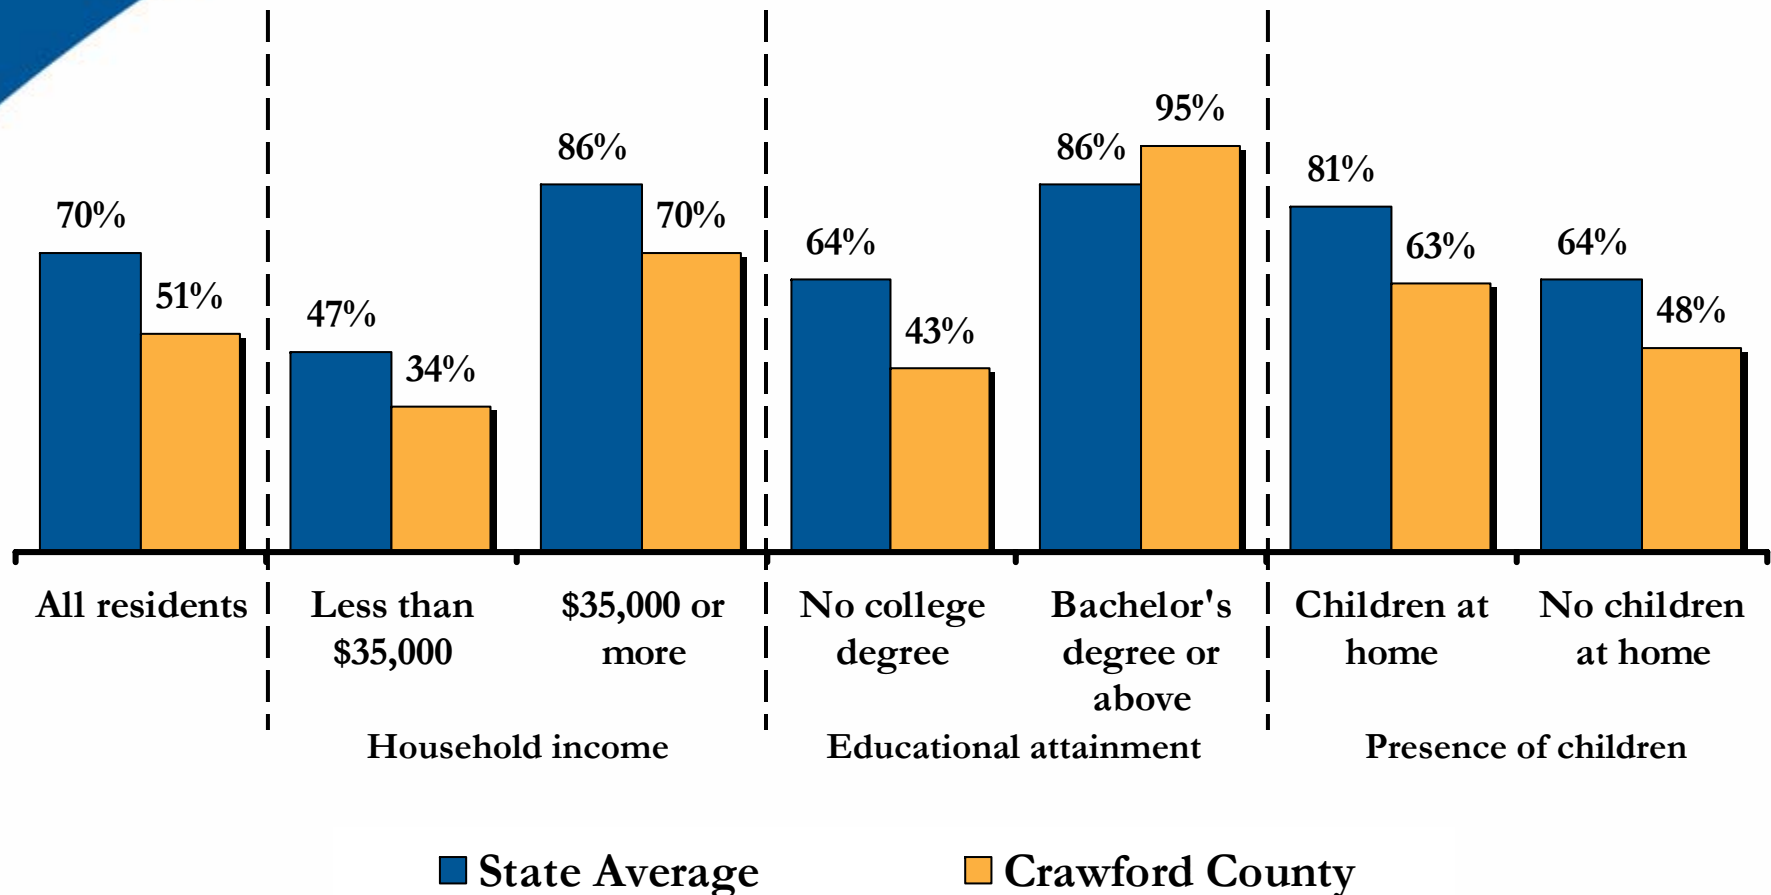

**2008 Connect Ohio
Consumer Technology
Assessment for
Crawford County, Ohio**

Residential Technology Assessment for Crawford County

Percent of adult residents who have:

(n = 104 Crawford County residents, weighted by age and gender)

Computer Ownership in Crawford County

(n = 104 Crawford County residents, weighted by age and gender)

Internet Adoption (Dial-Up or Broadband) in Crawford County

(n = 104 Crawford County residents, weighted by age and gender)

Broadband Adoption in Crawford County

(n = 104 Crawford County residents, weighted by age and gender)

Online Activities Among Crawford County Internet Users

Searching for Information Online

Percent of Ohio Internet users who search for the following types of information: