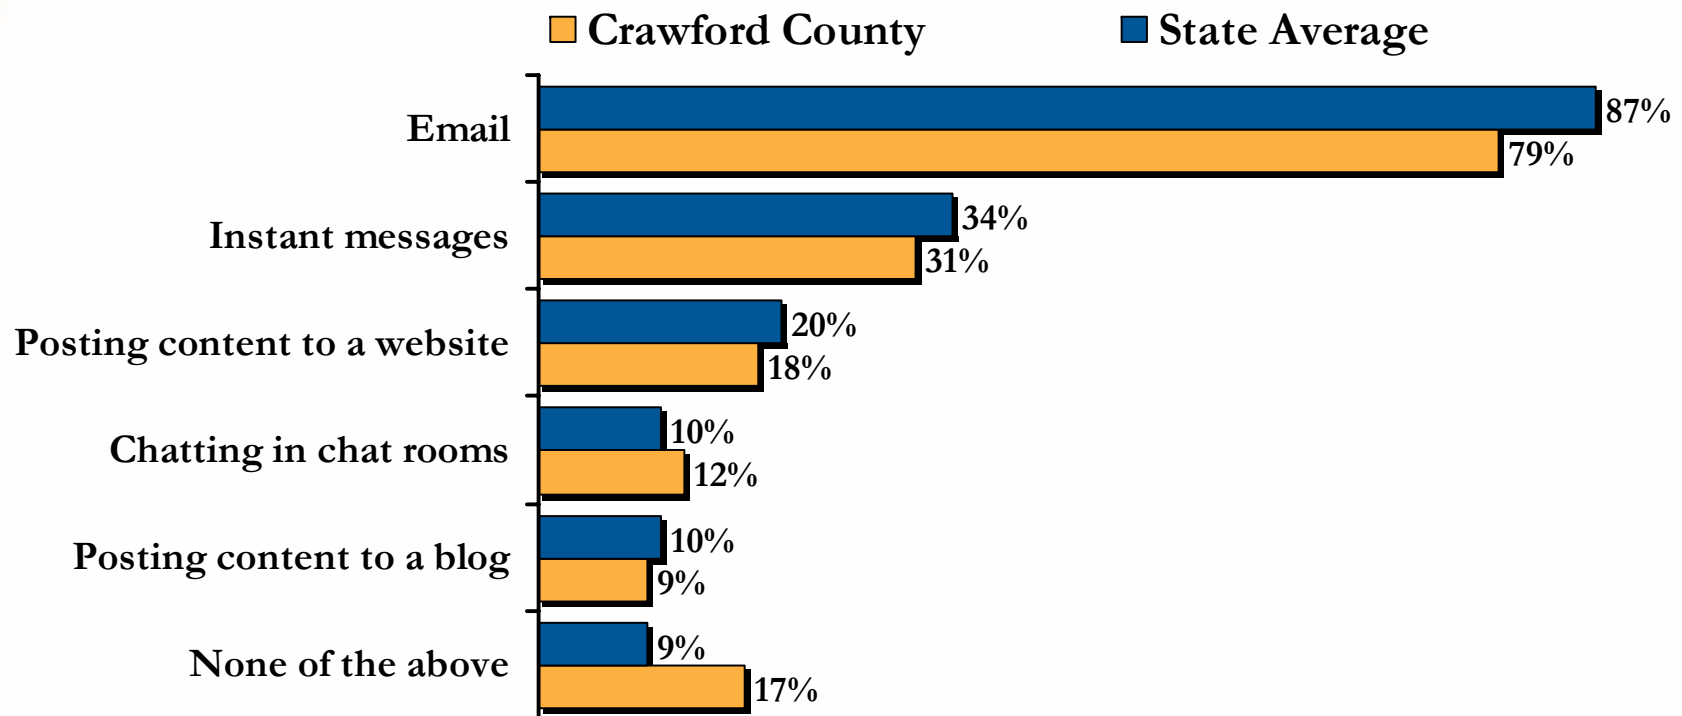

Communicating With Others Online

Percent of Ohio Internet users who communicate with others in the following ways:

Q: Which of the following ways of communicating with others do you use?

(n = 949 OH residents who use the Internet, and 65 Crawford County residents who use the Internet)