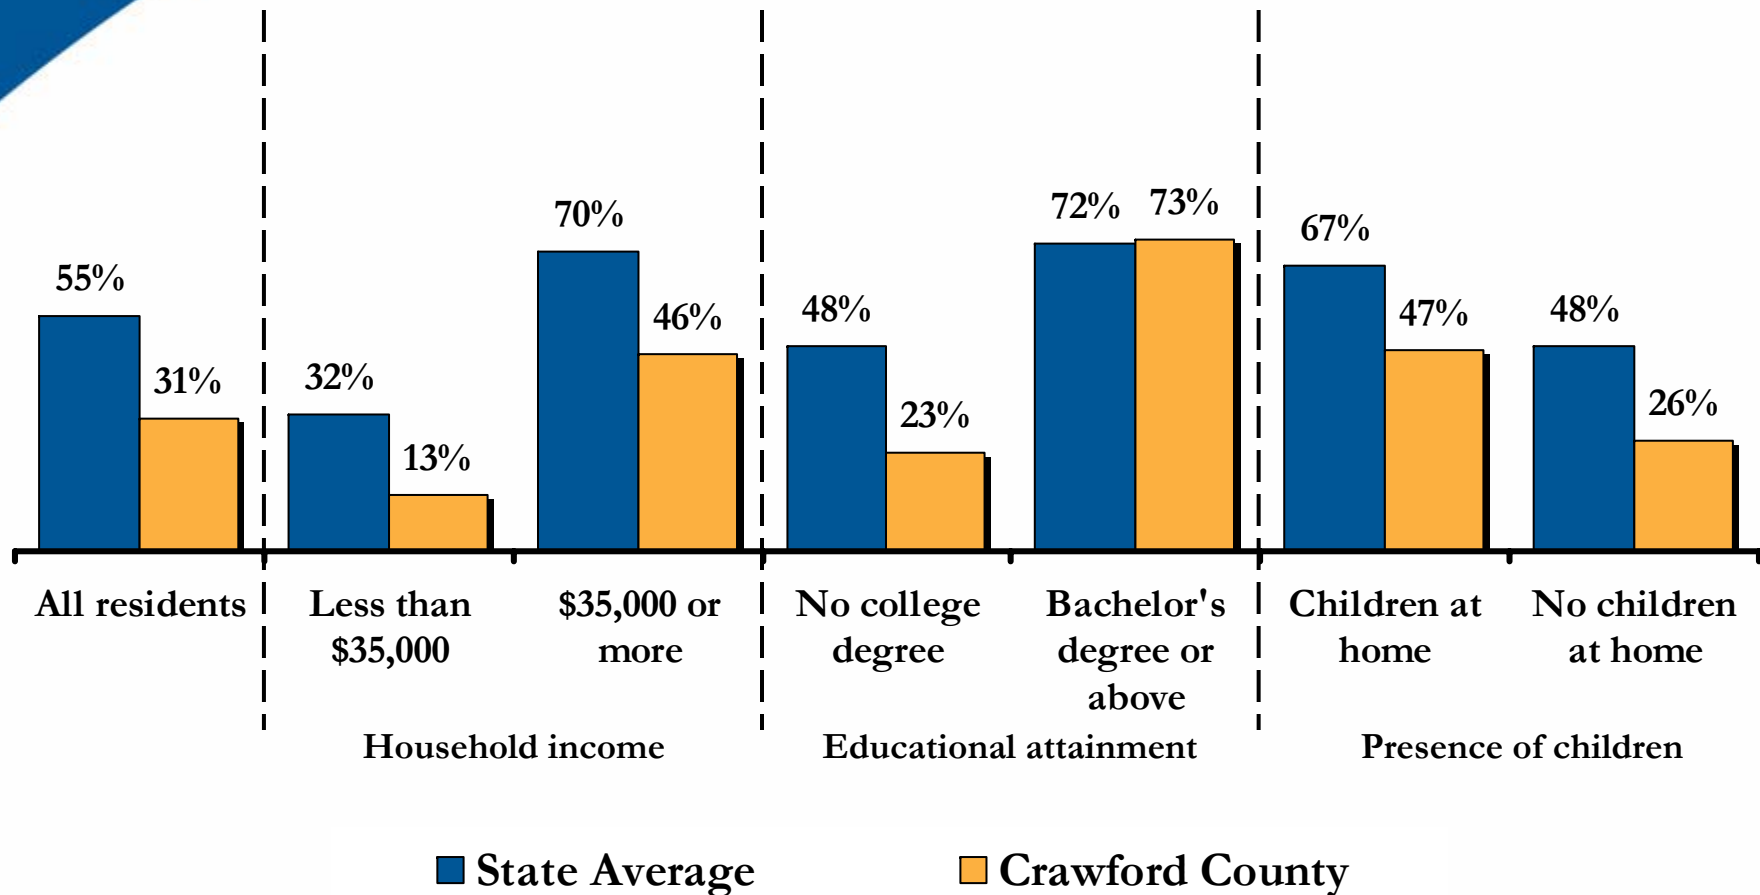

**2008 Connect Ohio
Consumer Technology
Assessment for
Crawford County, Ohio**

Residential Technology Assessment for Crawford County

Percent of adult residents who have:

(n = 104 Crawford County residents, weighted by age and gender)

Computer Ownership in Crawford County

(n = 104 Crawford County residents, weighted by age and gender)

Internet Adoption (Dial-Up or Broadband) in Crawford County

(n = 104 Crawford County residents, weighted by age and gender)

Broadband Adoption in Crawford County

(n = 104 Crawford County residents, weighted by age and gender)

Online Activities Among Crawford County Internet Users

Searching for Information Online

Percent of Ohio Internet users who search for the following types of information: