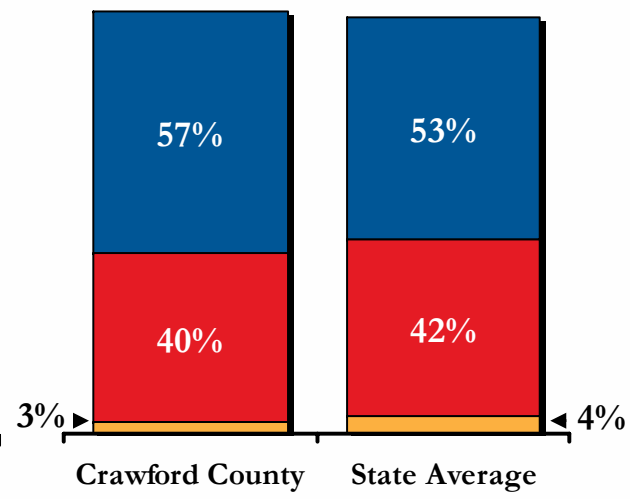

Satisfaction with current broadband speeds:

Q: What is the approximate download speed provided by your Internet service provider?
(n = 658 OH residents with broadband service at home)
(n = 32 Crawford County residents with broadband, weighted by age and gender)