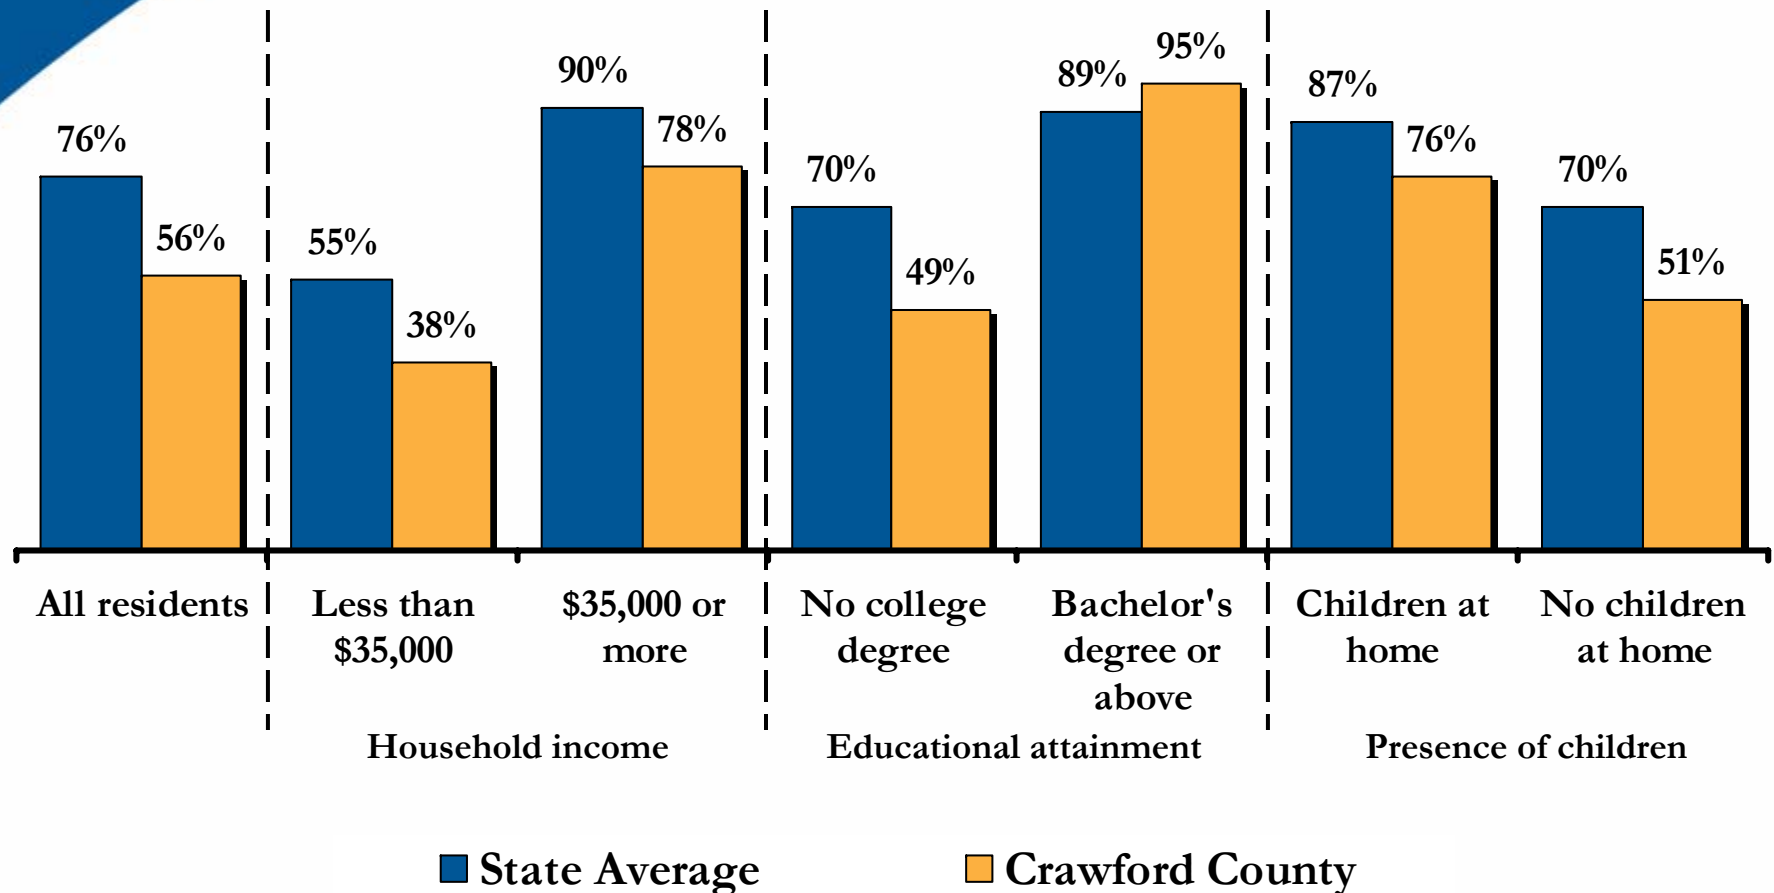

**2008 Connect Ohio
Consumer Technology
Assessment for
Crawford County, Ohio**

Residential Technology Assessment for Crawford County

Percent of adult residents who have:

(n = 104 Crawford County residents, weighted by age and gender)

Computer Ownership in Crawford County

(n = 104 Crawford County residents, weighted by age and gender)

Internet Adoption (Dial-Up or Broadband) in Crawford County

(n = 104 Crawford County residents, weighted by age and gender)

Broadband Adoption in Crawford County

(n = 104 Crawford County residents, weighted by age and gender)

Online Activities Among Crawford County Internet Users

Searching for Information Online

Percent of Ohio Internet users who search for the following types of information: