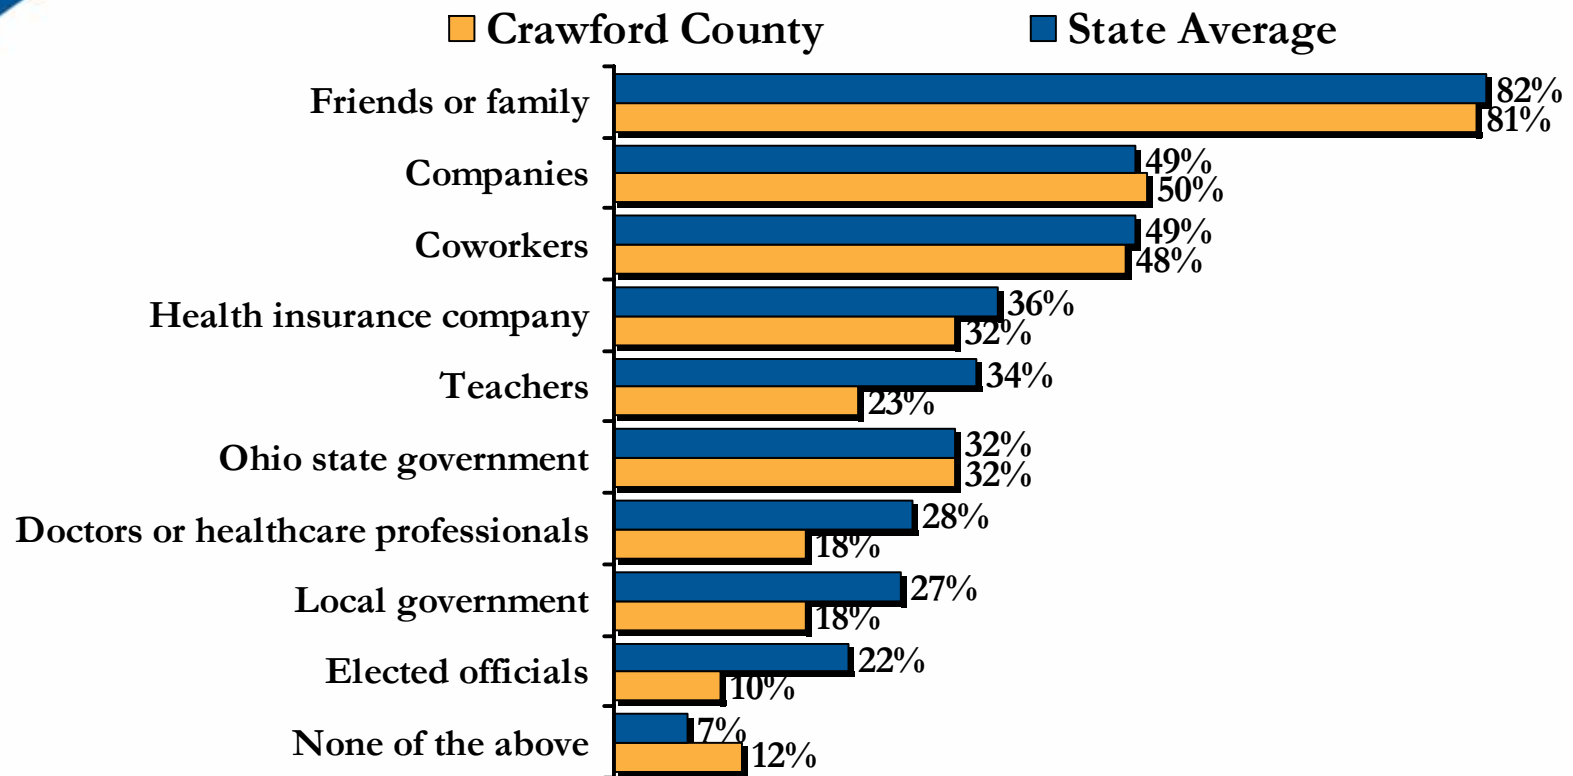

Broadband Adoption in Crawford County

(n = 104 Crawford County residents, weighted by age and gender)

Online Activities Among Crawford County Internet Users

Searching for Information Online

Percent of Ohio Internet users who search for the following types of information:

Q: Which of the following types of information have you used the Internet to look for online?

(n = 949 OH residents who use the Internet, and 65 Crawford County residents who use the Internet)

Communicating With Others Online

Percent of Ohio Internet users who communicate with others in the following ways:

Q: Which of the following ways of communicating with others do you use?

(n = 949 OH residents who use the Internet, and 65 Crawford County residents who use the Internet)

Interacting Online

Percent of Ohio Internet users who interact with the following individuals or organizations:

Q: Which of the following types of individuals or organizations have you interacted with online, by visiting a website or communicating with online to obtain information?