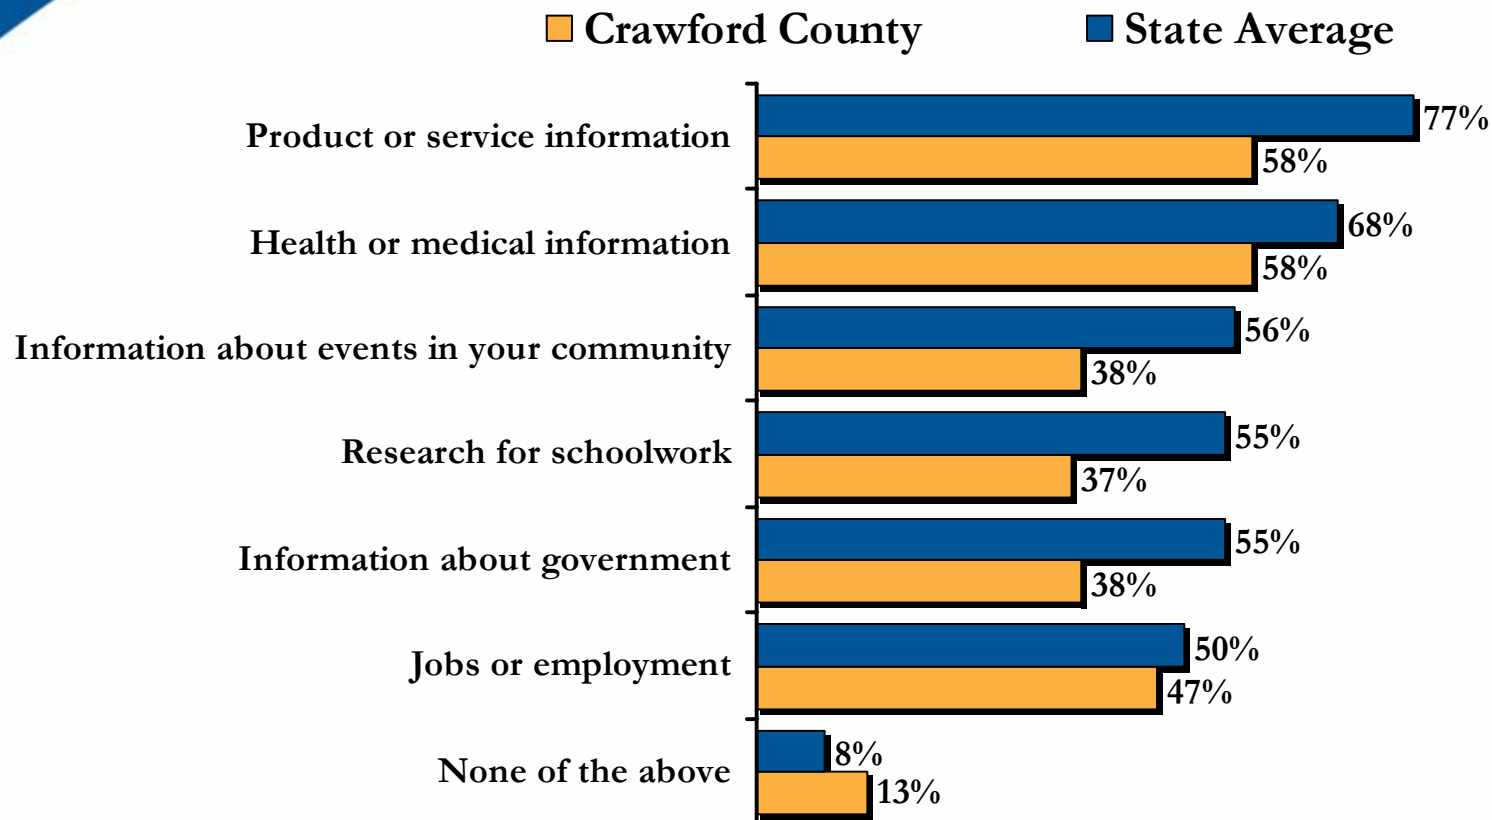

Computer Ownership in Crawford County

(n = 104 Crawford County residents, weighted by age and gender)

Internet Adoption (Dial-Up or Broadband) in Crawford County

(n = 104 Crawford County residents, weighted by age and gender)

Broadband Adoption in Crawford County

(n = 104 Crawford County residents, weighted by age and gender)

Online Activities Among Crawford County Internet Users

Searching for Information Online

Percent of Ohio Internet users who search for the following types of information:

Q: Which of the following types of information have you used the Internet to look for online?

(n = 949 OH residents who use the Internet, and 65 Crawford County residents who use the Internet)

Communicating With Others Online