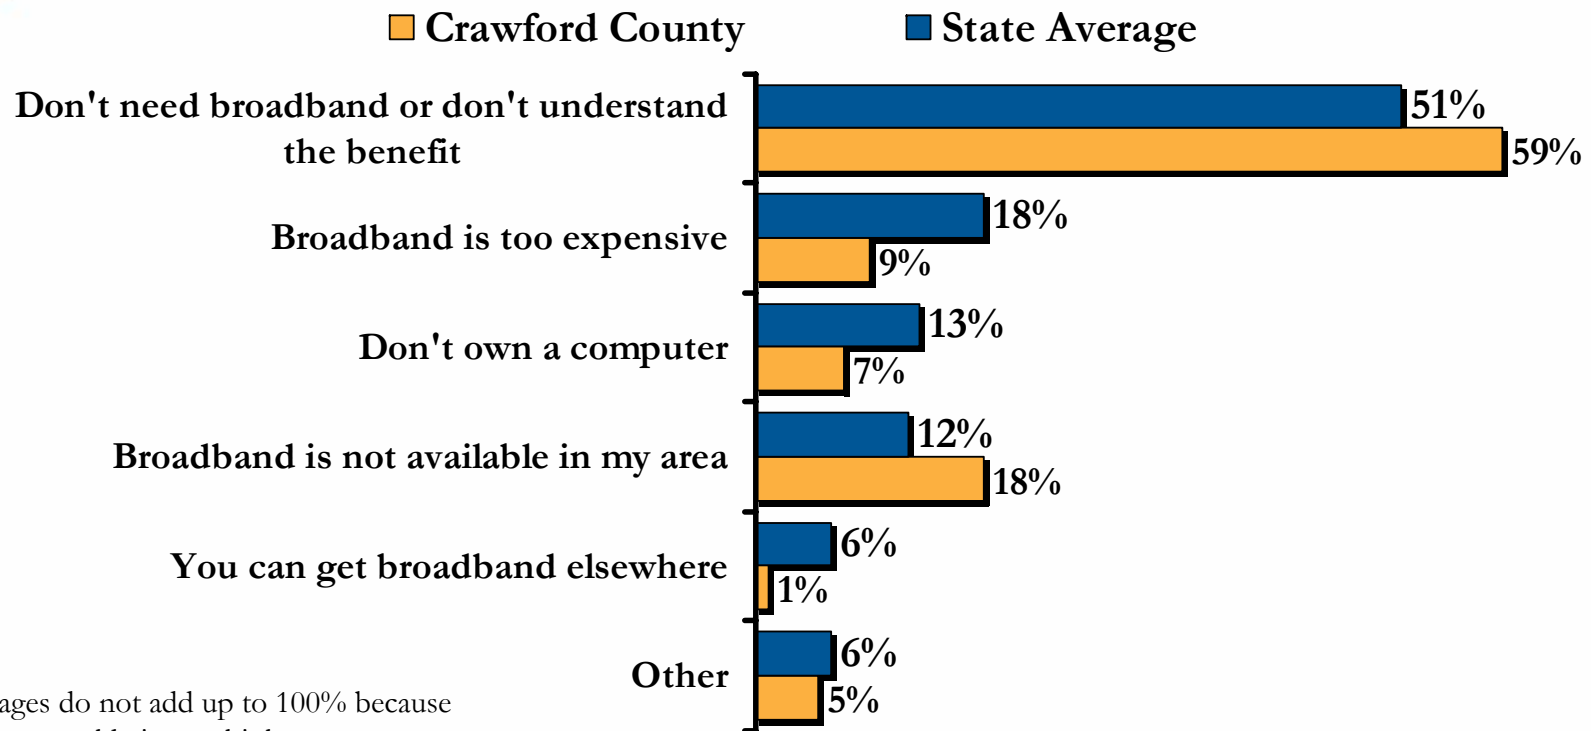

Barriers to Broadband Adoption

Among Ohio residents who do not subscribe to home broadband service:*

*Percentages do not add up to 100% because respondents could give multiple responses.

Q: Why don't you subscribe to broadband Internet service?
Or if broadband is not available: Why wouldn't you subscribe to broadband Internet service?

(n = 542 OH residents with no home broadband service, and 72 Crawford County residents with no home broadband service)