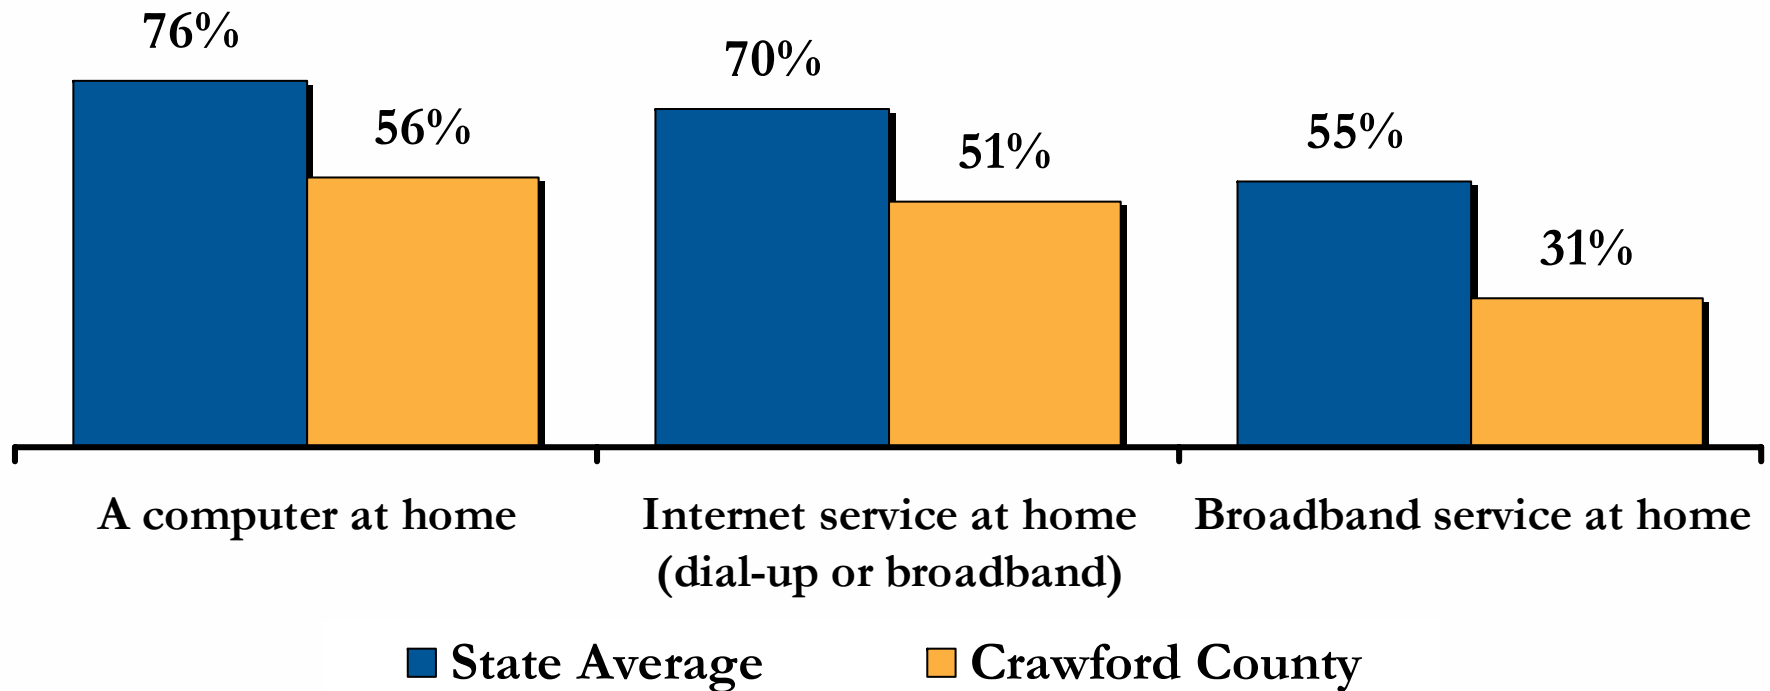

**2008 Connect Ohio
Consumer Technology
Assessment for
Crawford County, Ohio**

Residential Technology Assessment for Crawford County

Percent of adult residents who have:

(n = 104 Crawford County residents, weighted by age and gender)

Computer Ownership in Crawford County

(n = 104 Crawford County residents, weighted by age and gender)

Internet Adoption (Dial-Up or Broadband) in Crawford County

(n = 104 Crawford County residents, weighted by age and gender)

Broadband Adoption in Crawford County

(n = 104 Crawford County residents, weighted by age and gender)

Online Activities Among Crawford County Internet Users

Searching for Information Online

Percent of Ohio Internet users who search for the following types of information: