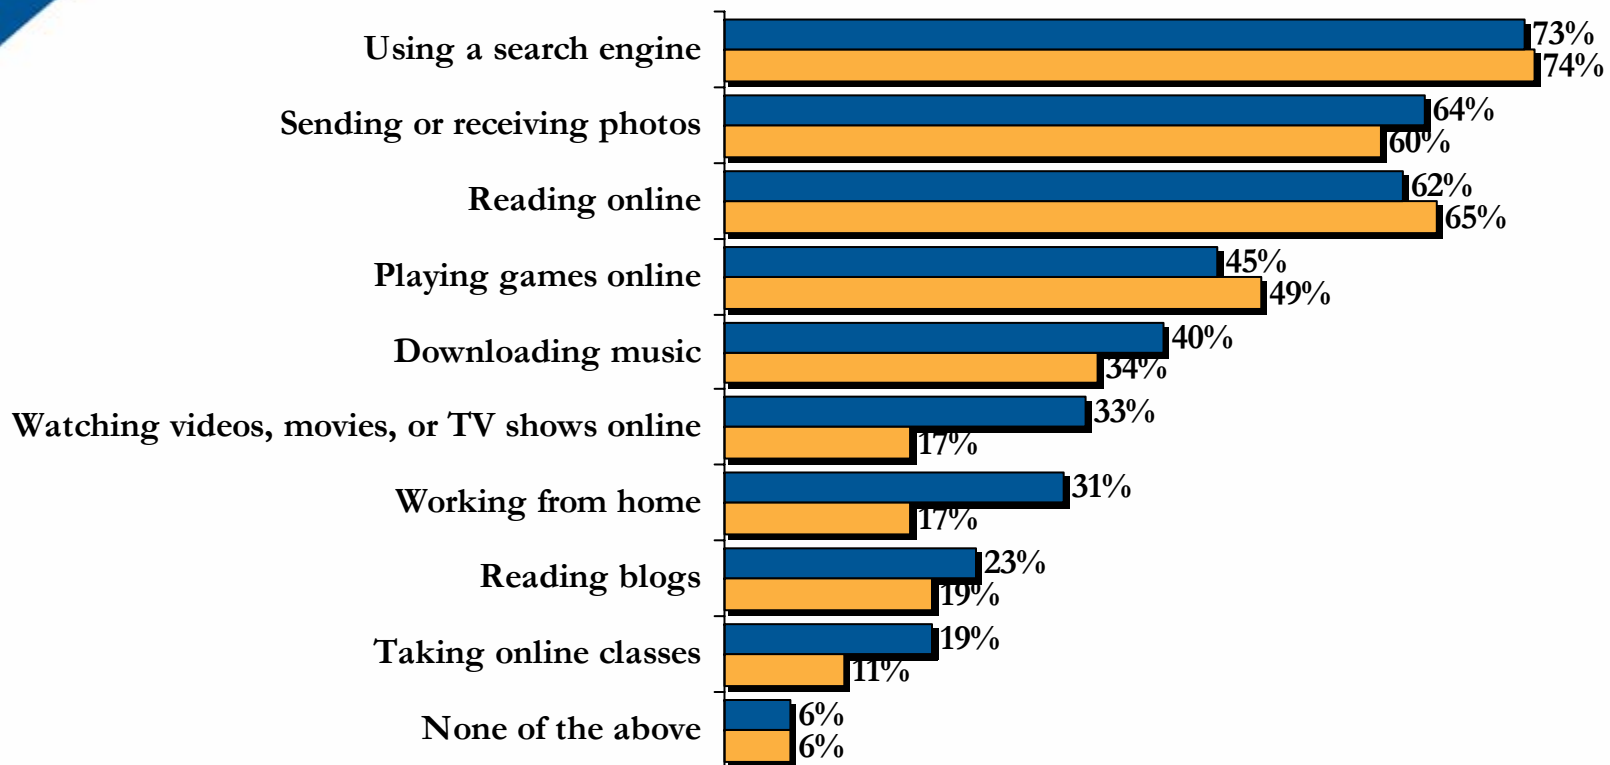

Online Activities

Percent of Ohio Internet users who conduct the following activities online:

■ Crawford County
■ State Average

Q: Which of the following activities do you conduct online?
(n = 949 OH residents who use the Internet, and 65 Crawford County residents who use the Internet)