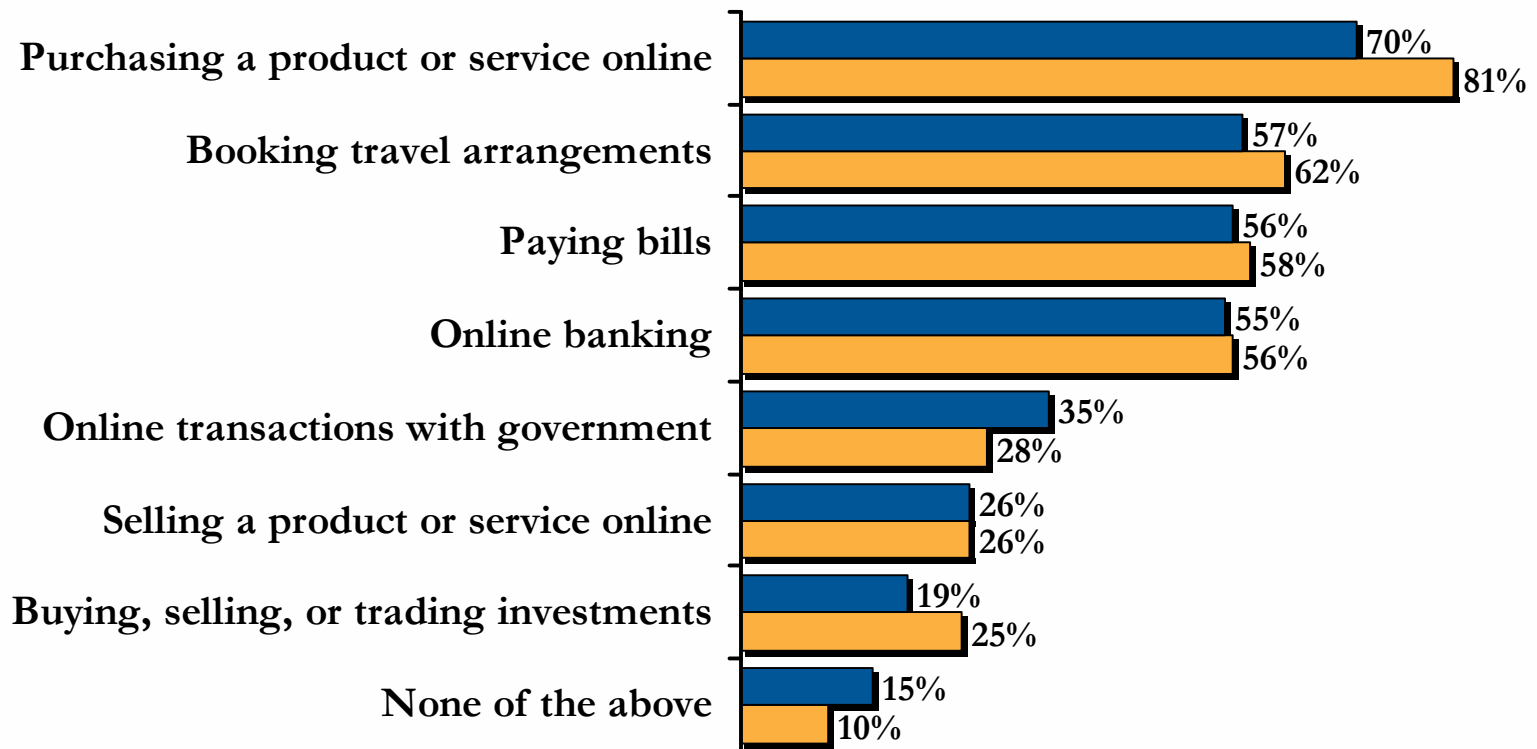

Online Transactions

Percent of Ohio Internet users who conduct the following transactions online:

■ Clermont County
■ State Average

Q: Which of the following types of transactions have you completed online?

(n = 949 OH residents who use the Internet, and 77 Clermont County residents who use the Internet)