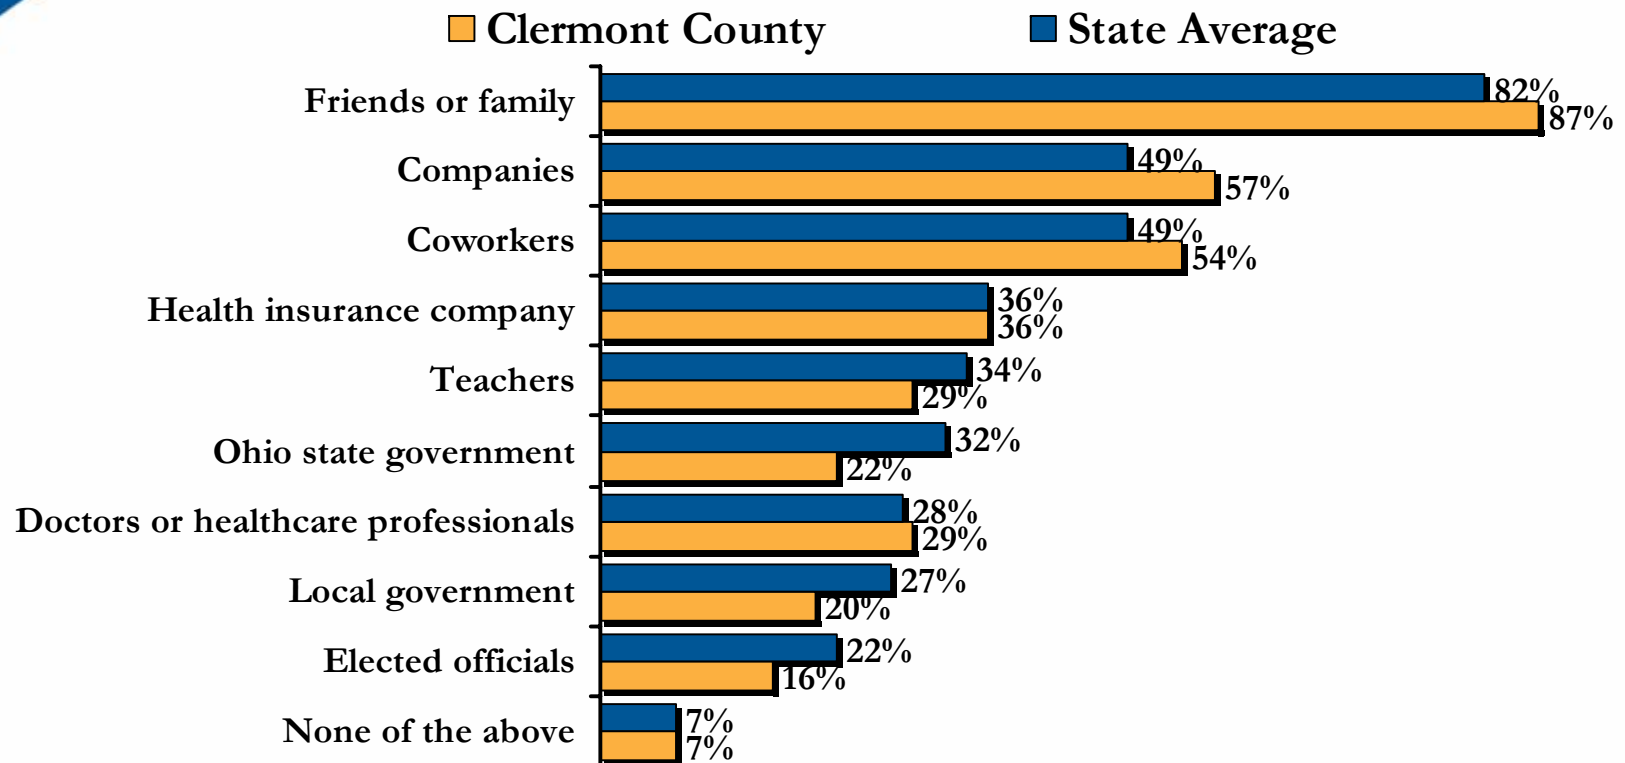

Q: Which of the following types of information have you used the Internet to look for online?
 (n = 949 OH residents who use the Internet, and 77 Clermont County residents who use the Internet)

Communicating With Others Online

Percent of Ohio Internet users who communicate with others in the following ways:

Q: Which of the following ways of communicating with others do you use?

(n = 949 OH residents who use the Internet, and 77 Clermont County residents who use the Internet)

Interacting Online

Percent of Ohio Internet users who interact with the following individuals or organizations:

Q: Which of the following types of individuals or organizations have you interacted with online, by visiting a website or communicating with online to obtain information?
 (n = 949 OH residents who use the Internet, and 77 Clermont County residents who use the Internet)