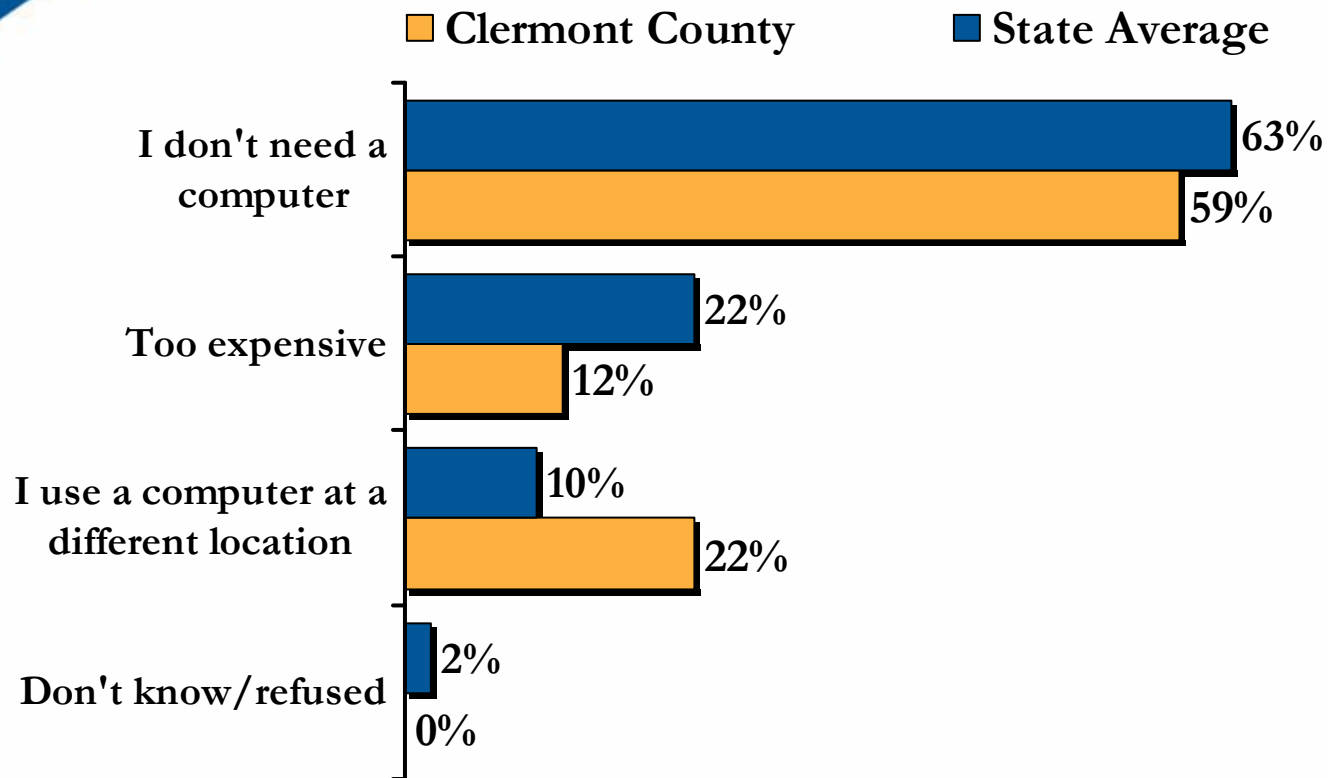

Barriers to Computer Ownership

Among Ohio residents who do not own a computer:*

*Percentages do not add up to 100% because respondents could give multiple responses.

Q: Why don't you have a computer at home?

(n = 290 OH residents with no computer at home, and 22 Clermont County residents with no computer at home)