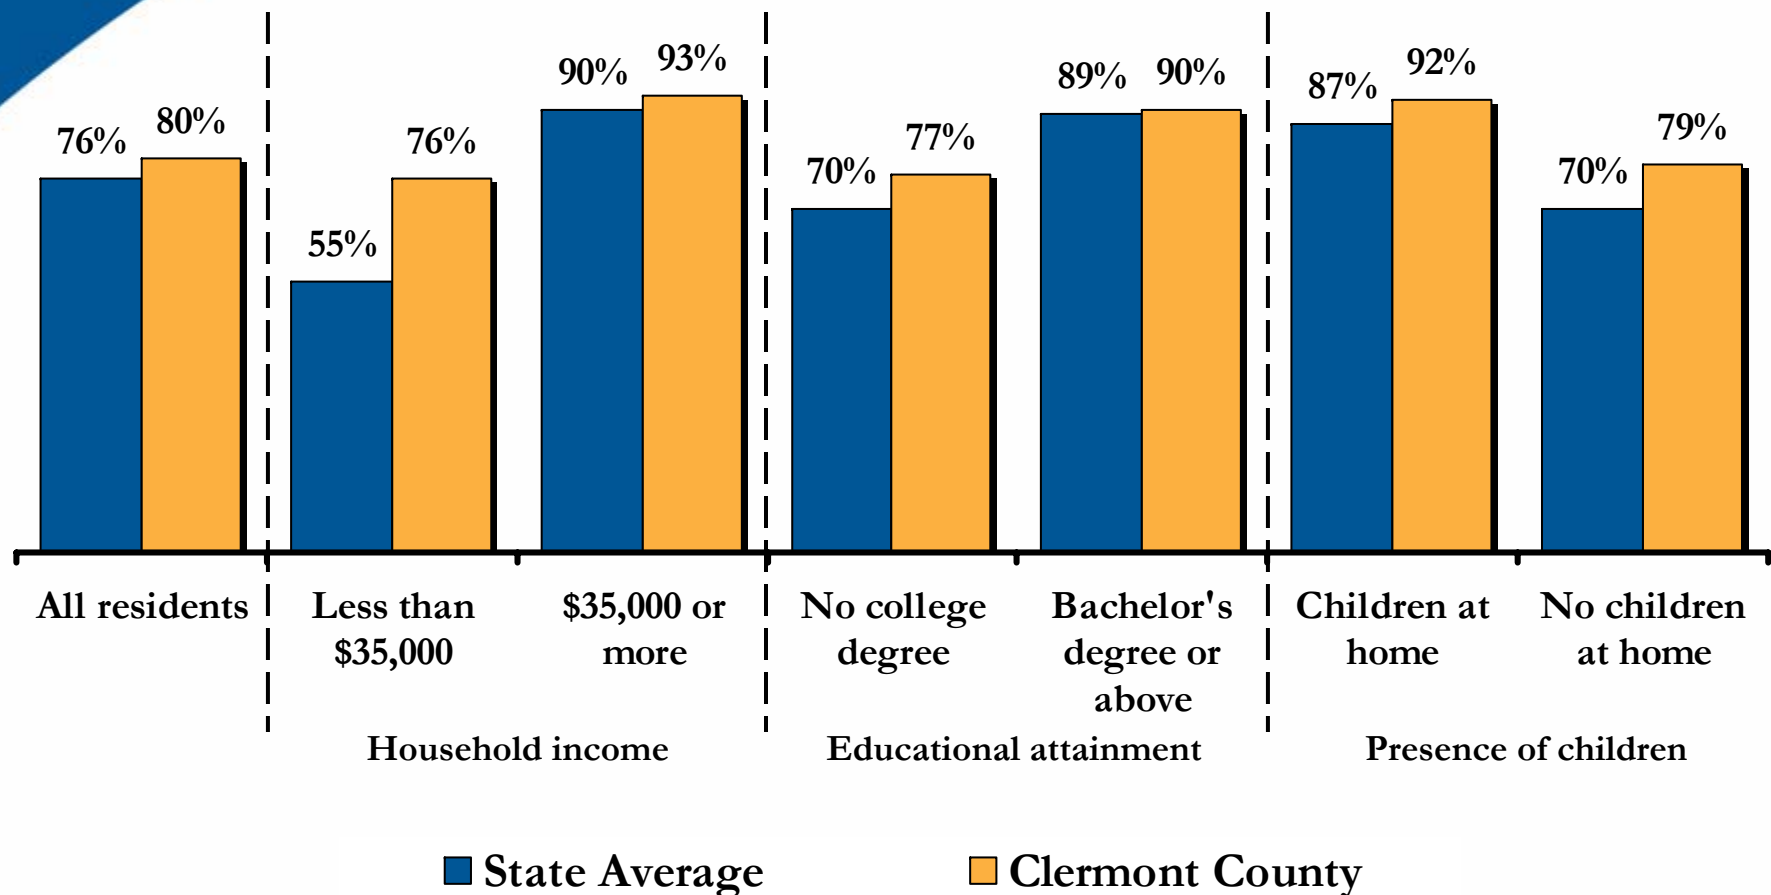

**2008 Connect Ohio
Consumer Technology
Assessment for
Clermont County, Ohio**

Residential Technology Assessment for Clermont County

Percent of adult residents who have:

(n = 100 Clermont County residents, weighted by age and gender)

Computer Ownership in Clermont County

(n = 100 Clermont County residents, weighted by age and gender)

Internet Adoption (Dial-Up or Broadband) in Clermont County

(n = 100 Clermont County residents, weighted by age and gender)

Broadband Adoption in Clermont County

(n = 100 Clermont County residents, weighted by age and gender)

Online Activities Among Clermont County Internet Users

Searching for Information Online

Percent of Ohio Internet users who search for the following types of information: