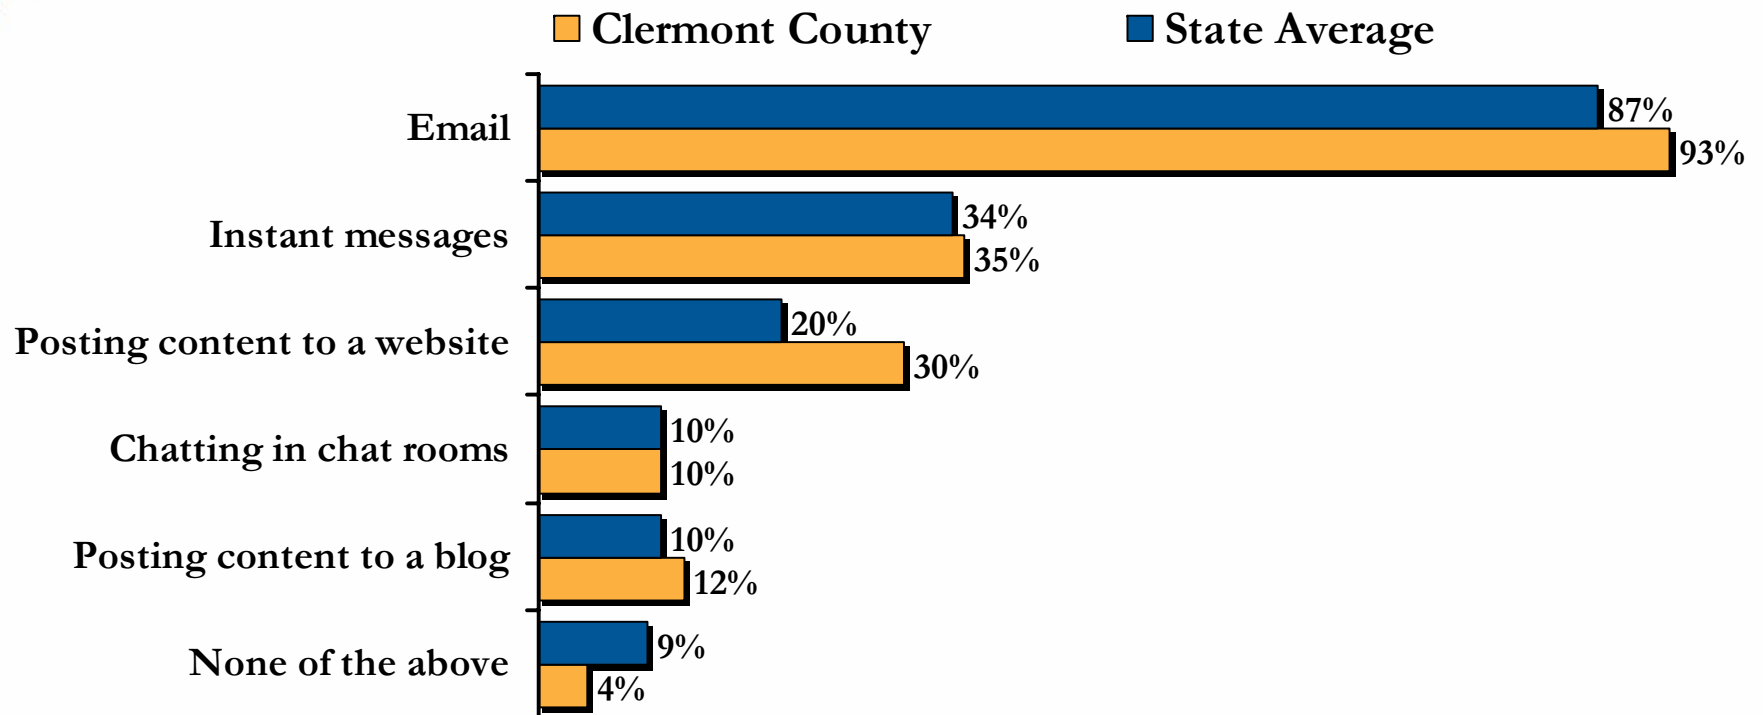

Communicating With Others Online

Percent of Ohio Internet users who communicate with others in the following ways:

Q: Which of the following ways of communicating with others do you use?

(n = 949 OH residents who use the Internet, and 77 Clermont County residents who use the Internet)