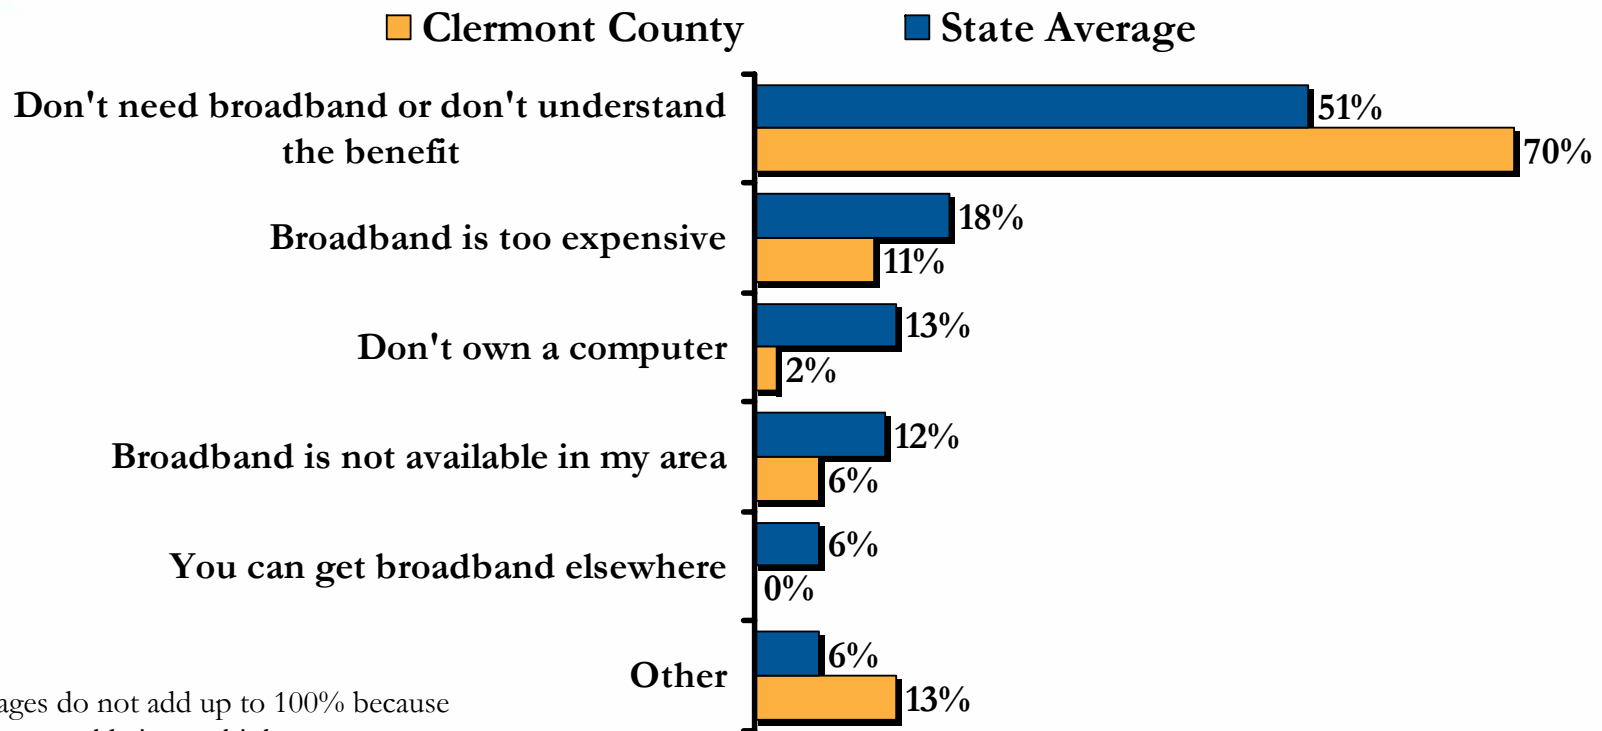

Barriers to Broadband Adoption

Among Ohio residents who do not subscribe to home broadband service:*

*Percentages do not add up to 100% because respondents could give multiple responses.

Q: Why don't you subscribe to broadband Internet service?
Or if broadband is not available: Why wouldn't you subscribe to broadband Internet service?
(n = 542 OH residents with no home broadband service, and 43 Clermont County residents with no home broadband service)