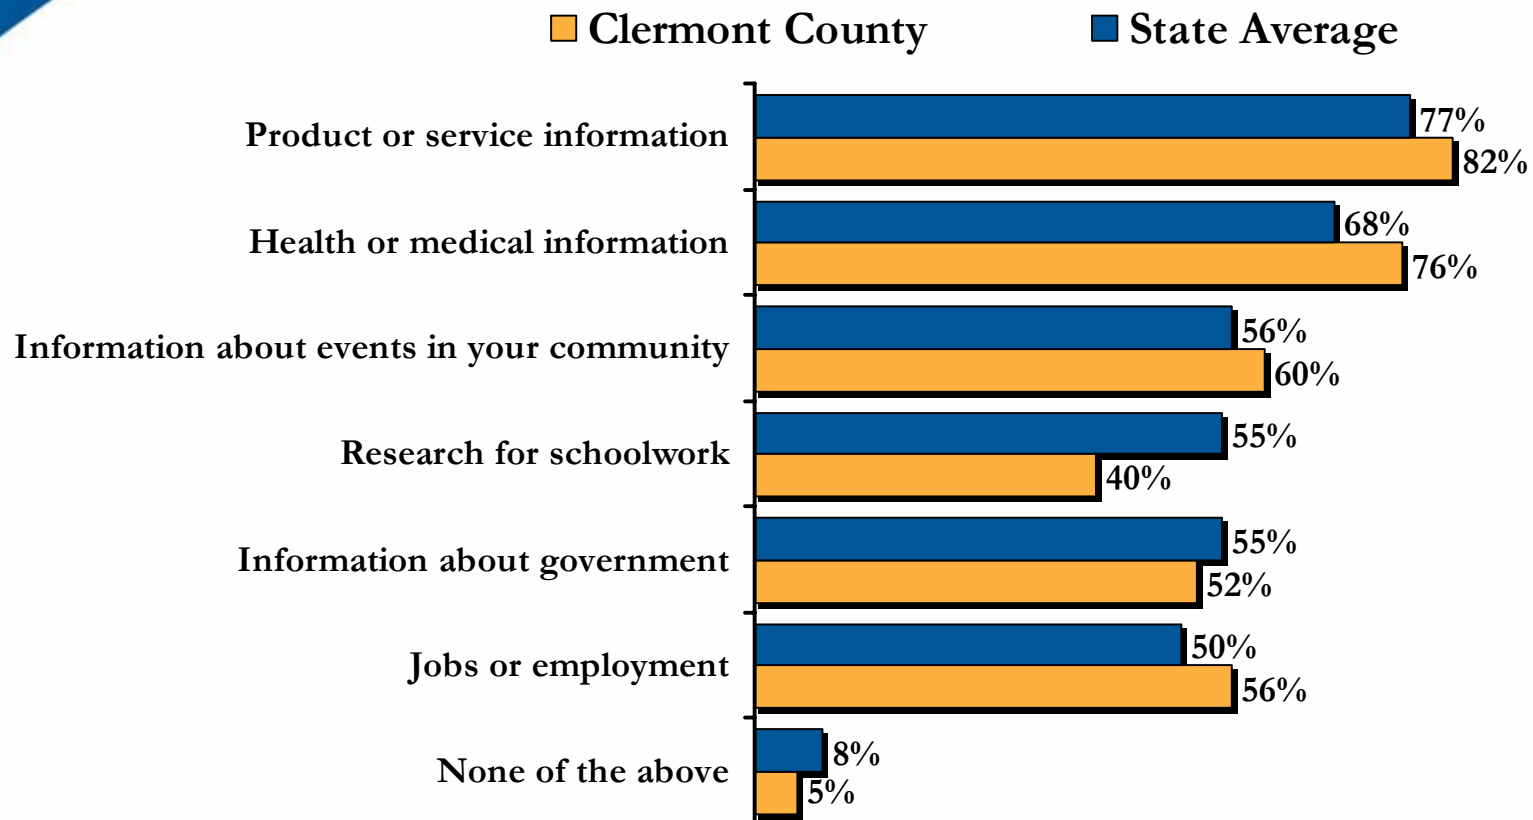

Computer Ownership in Clermont County

(n = 100 Clermont County residents, weighted by age and gender)

Internet Adoption (Dial-Up or Broadband) in Clermont County

(n = 100 Clermont County residents, weighted by age and gender)

Broadband Adoption in Clermont County

(n = 100 Clermont County residents, weighted by age and gender)

Online Activities Among Clermont County Internet Users

Searching for Information Online

Percent of Ohio Internet users who search for the following types of information:

Q: Which of the following types of information have you used the Internet to look for online?
 (n = 949 OH residents who use the Internet, and 77 Clermont County residents who use the Internet)

Communicating With Others Online