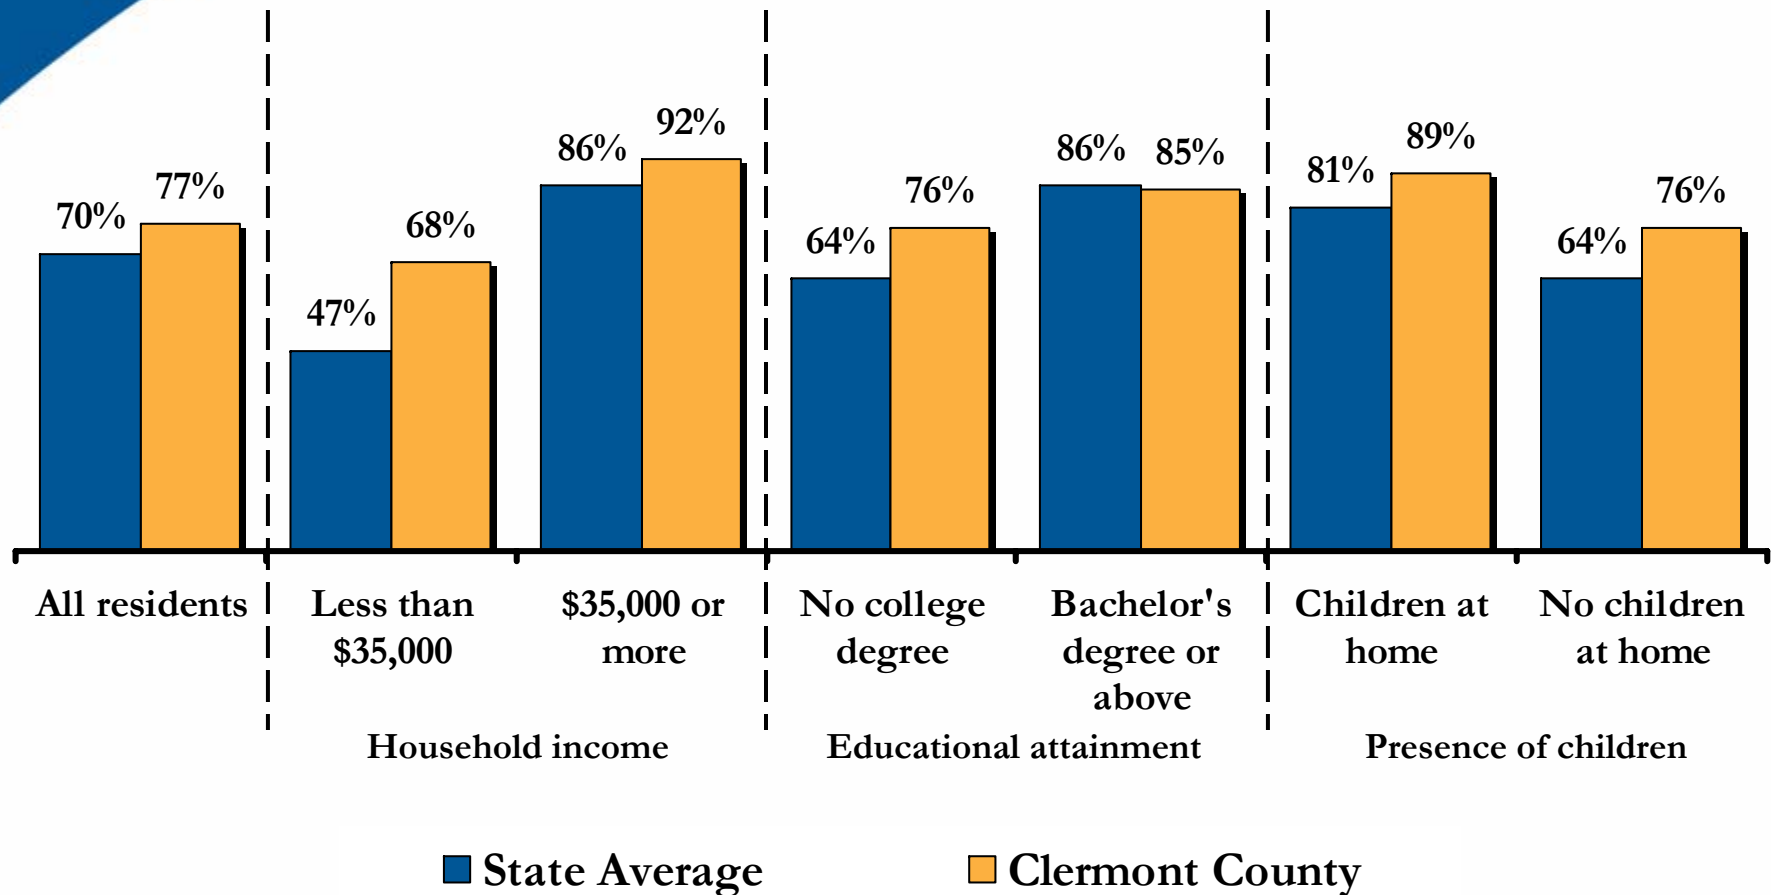

**2008 Connect Ohio
Consumer Technology
Assessment for
Clermont County, Ohio**

Residential Technology Assessment for Clermont County

Percent of adult residents who have:

(n = 100 Clermont County residents, weighted by age and gender)

Computer Ownership in Clermont County

(n = 100 Clermont County residents, weighted by age and gender)

Internet Adoption (Dial-Up or Broadband) in Clermont County

(n = 100 Clermont County residents, weighted by age and gender)

Broadband Adoption in Clermont County

(n = 100 Clermont County residents, weighted by age and gender)

Online Activities Among Clermont County Internet Users

Searching for Information Online

Percent of Ohio Internet users who search for the following types of information: