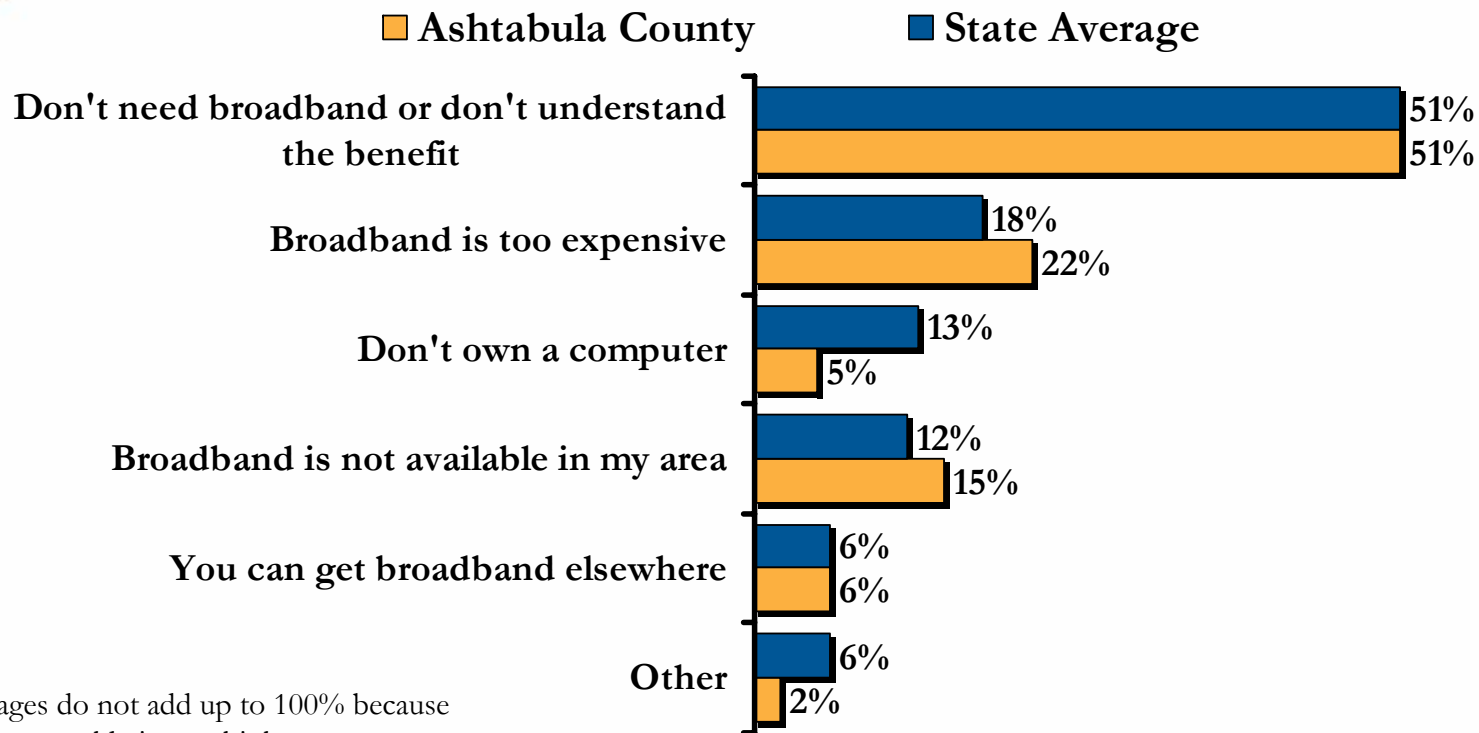

Barriers to Broadband Adoption

Among Ohio residents who do not subscribe to home broadband service:*

*Percentages do not add up to 100% because respondents could give multiple responses.

Q: Why don't you subscribe to broadband Internet service?
Or if broadband is not available: Why wouldn't you subscribe to broadband Internet service?

(n = 542 OH residents with no home broadband service, and 49 Ashtabula County residents with no home broadband service)