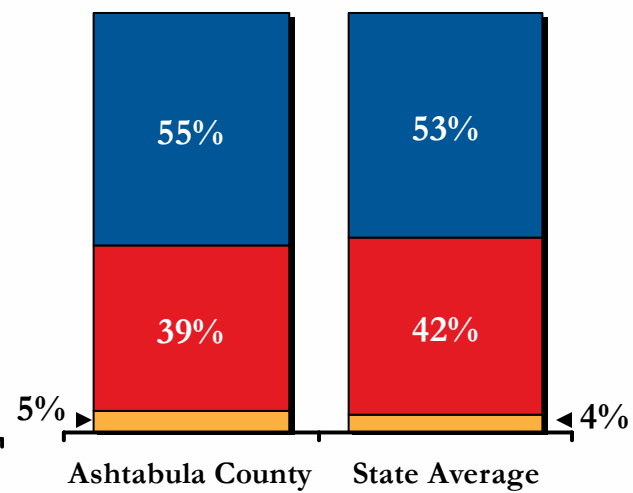

Satisfaction with current broadband speeds:

- Very satisfied
- Somewhat satisfied
- Not satisfied

Q: What is the approximate download speed provided by your Internet service provider?
(n = 658 OH residents with broadband service at home)
(n = 52 Ashtabula County residents with broadband, weighted by age and gender)