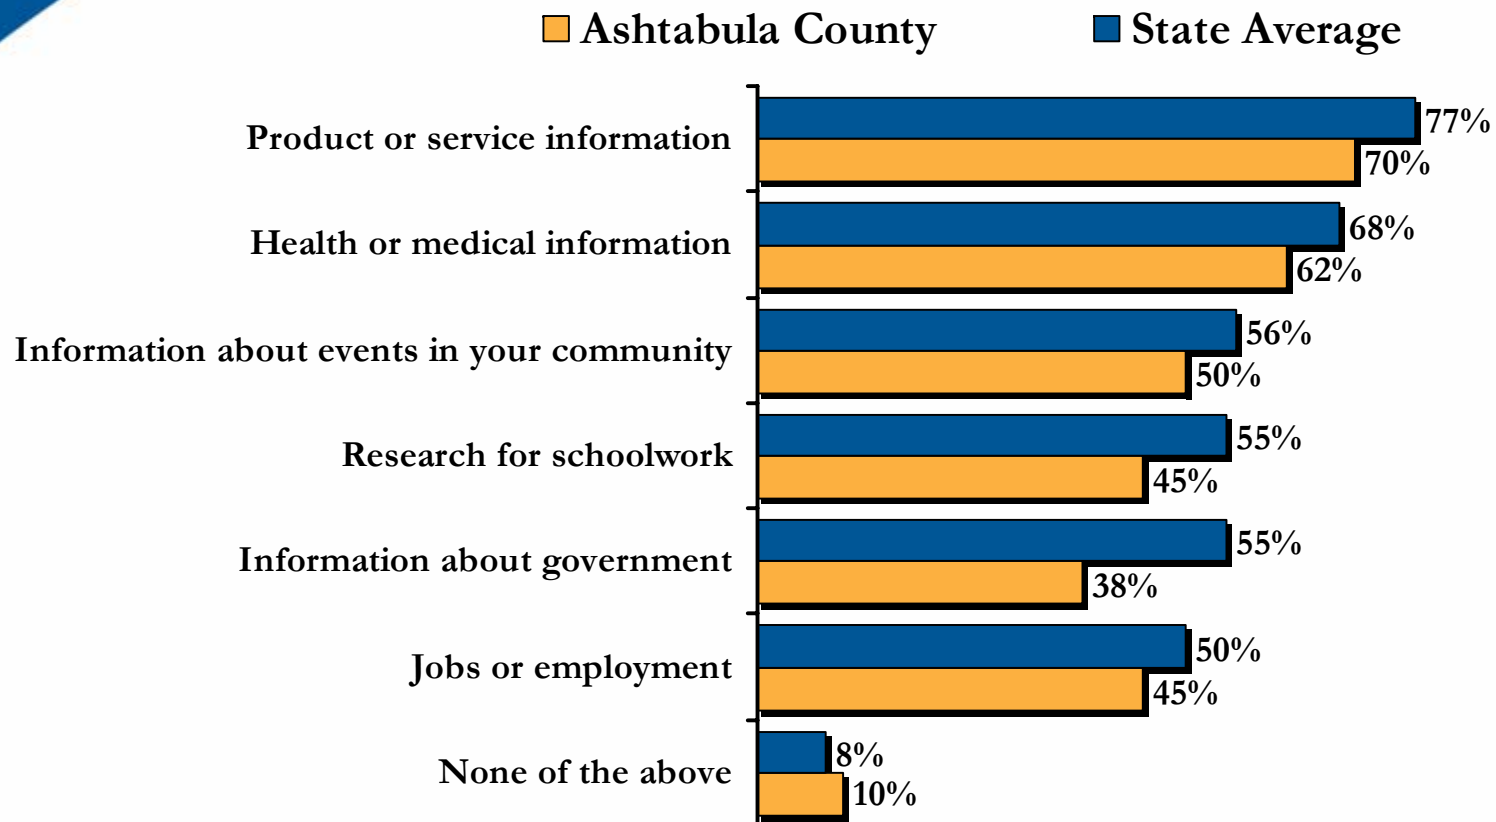

Computer Ownership in Ashtabula County

(n = 101 Ashtabula County residents, weighted by age and gender)

Internet Adoption (Dial-Up or Broadband) in Ashtabula County

(n = 101 Ashtabula County residents, weighted by age and gender)

Broadband Adoption in Ashtabula County

(n = 101 Ashtabula County residents, weighted by age and gender)

Online Activities Among Ashtabula County Internet Users

Searching for Information Online

Percent of Ohio Internet users who search for the following types of information:

Q: Which of the following types of information have you used the Internet to look for online?
 (n = 949 OH residents who use the Internet, and 78 Ashtabula County residents who use the Internet)

Communicating With Others Online