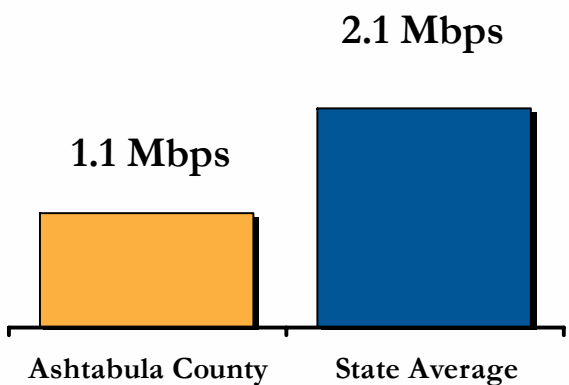

Broadband Download Speeds and Satisfaction

Average reported download speeds (among Ohio broadband subscribers who know their current speed):