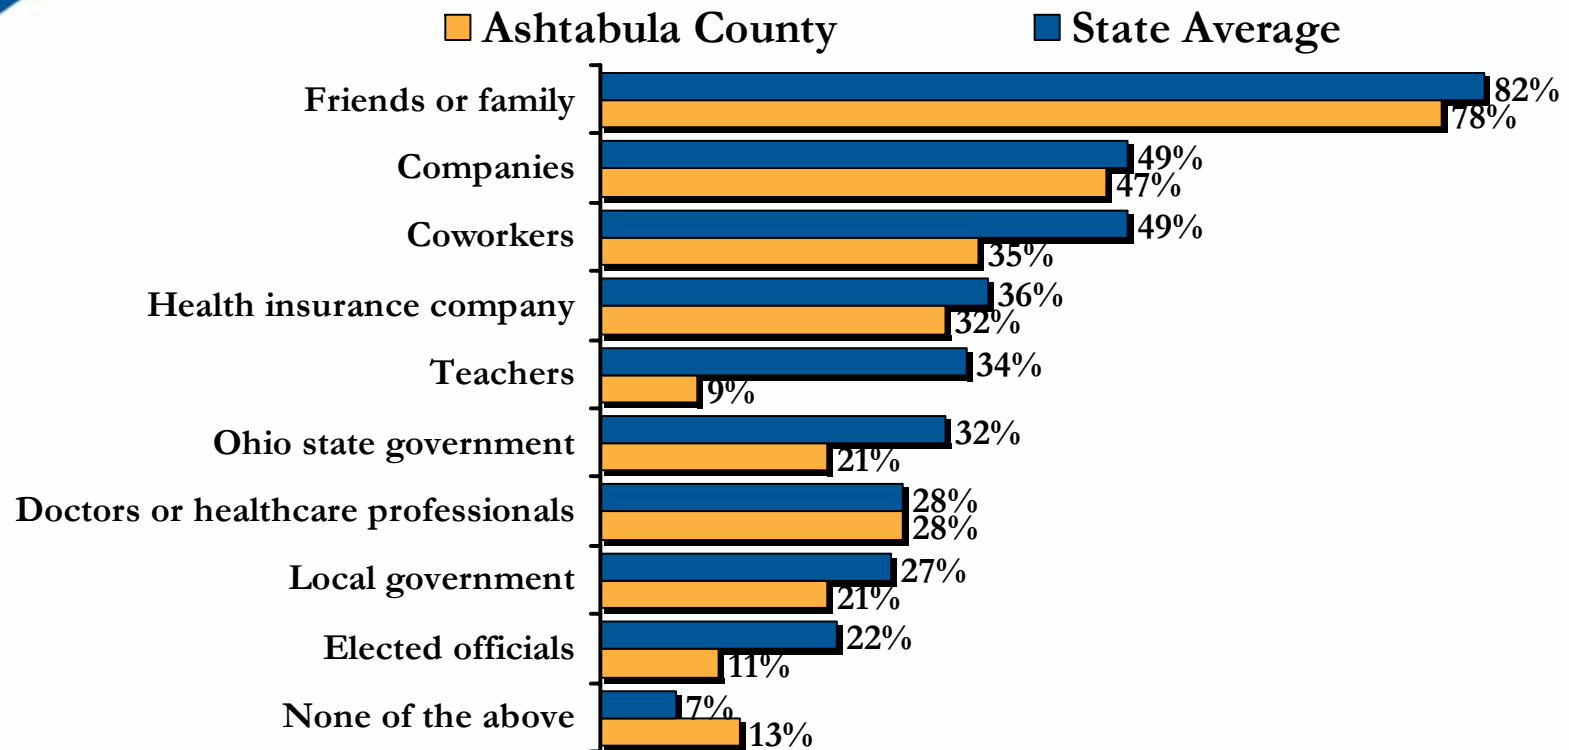

Broadband Adoption in Ashtabula County

(n = 101 Ashtabula County residents, weighted by age and gender)

Online Activities Among Ashtabula County Internet Users

Searching for Information Online

Percent of Ohio Internet users who search for the following types of information:

Q: Which of the following types of information have you used the Internet to look for online?
 (n = 949 OH residents who use the Internet, and 78 Ashtabula County residents who use the Internet)

Communicating With Others Online

Percent of Ohio Internet users who communicate with others in the following ways:

Q: Which of the following ways of communicating with others do you use?

(n = 949 OH residents who use the Internet, and 78 Ashtabula County residents who use the Internet)

Interacting Online

Percent of Ohio Internet users who interact with the following individuals or organizations:

Q: Which of the following types of individuals or organizations have you interacted with online, by visiting a website or communicating with online to obtain information?