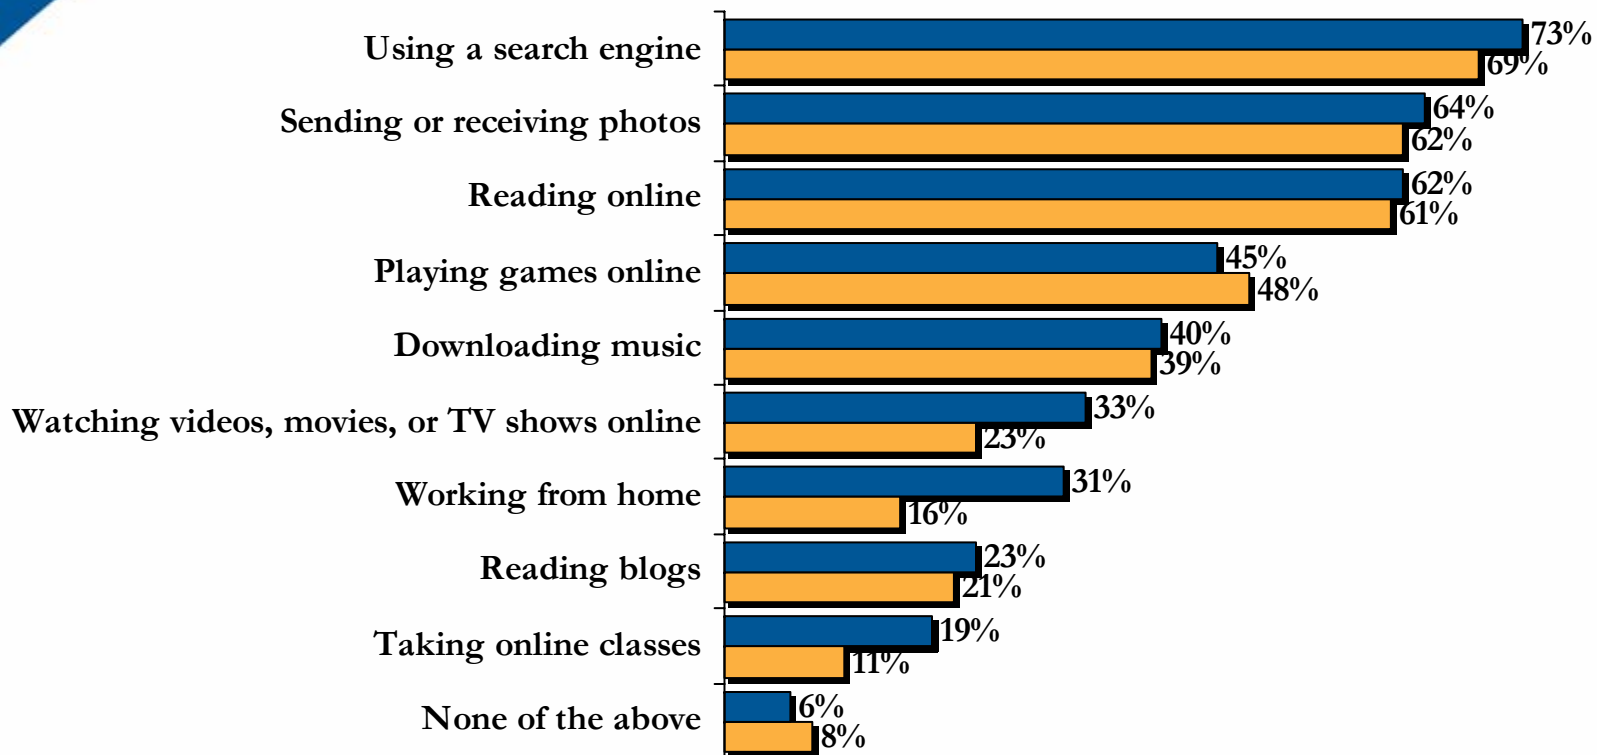

Online Activities

Percent of Ohio Internet users who conduct the following activities online:

Ashtabula County   State Average

Q: Which of the following activities do you conduct online?
(n = 949 OH residents who use the Internet, and 78 Ashtabula County residents who use the Internet)