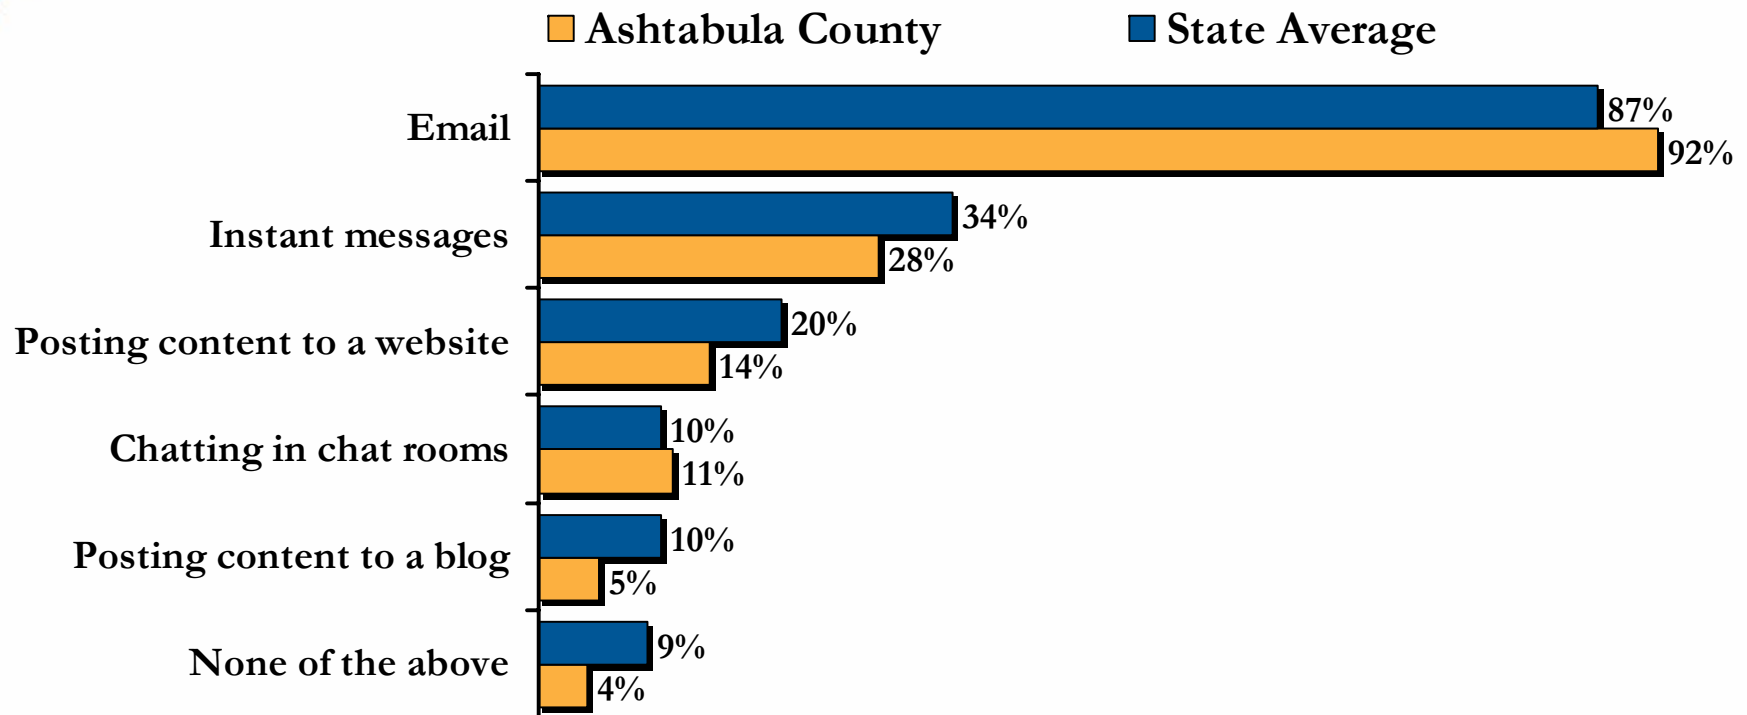

Communicating With Others Online

Percent of Ohio Internet users who communicate with others in the following ways:

Q: Which of the following ways of communicating with others do you use?

(n = 949 OH residents who use the Internet, and 78 Ashtabula County residents who use the Internet)