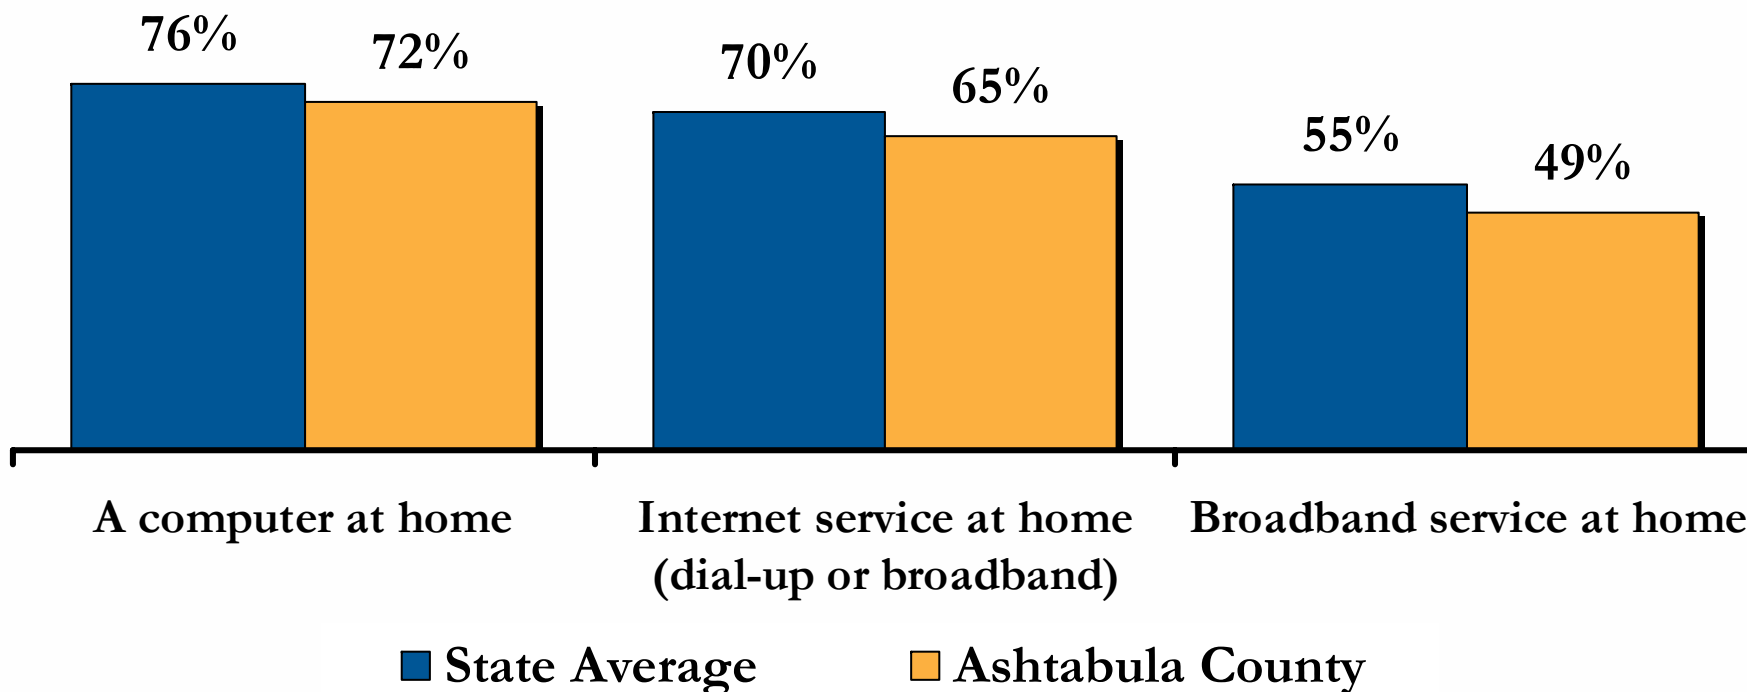

**2008 Connect Ohio
Consumer Technology
Assessment for
Ashtabula County, Ohio**

Residential Technology Assessment for Ashtabula County

Percent of adult residents who have:

(n = 101 Ashtabula County residents, weighted by age and gender)

Computer Ownership in Ashtabula County

(n = 101 Ashtabula County residents, weighted by age and gender)

Internet Adoption (Dial-Up or Broadband) in Ashtabula County

(n = 101 Ashtabula County residents, weighted by age and gender)

Broadband Adoption in Ashtabula County

(n = 101 Ashtabula County residents, weighted by age and gender)

Online Activities Among Ashtabula County Internet Users

Searching for Information Online

Percent of Ohio Internet users who search for the following types of information: