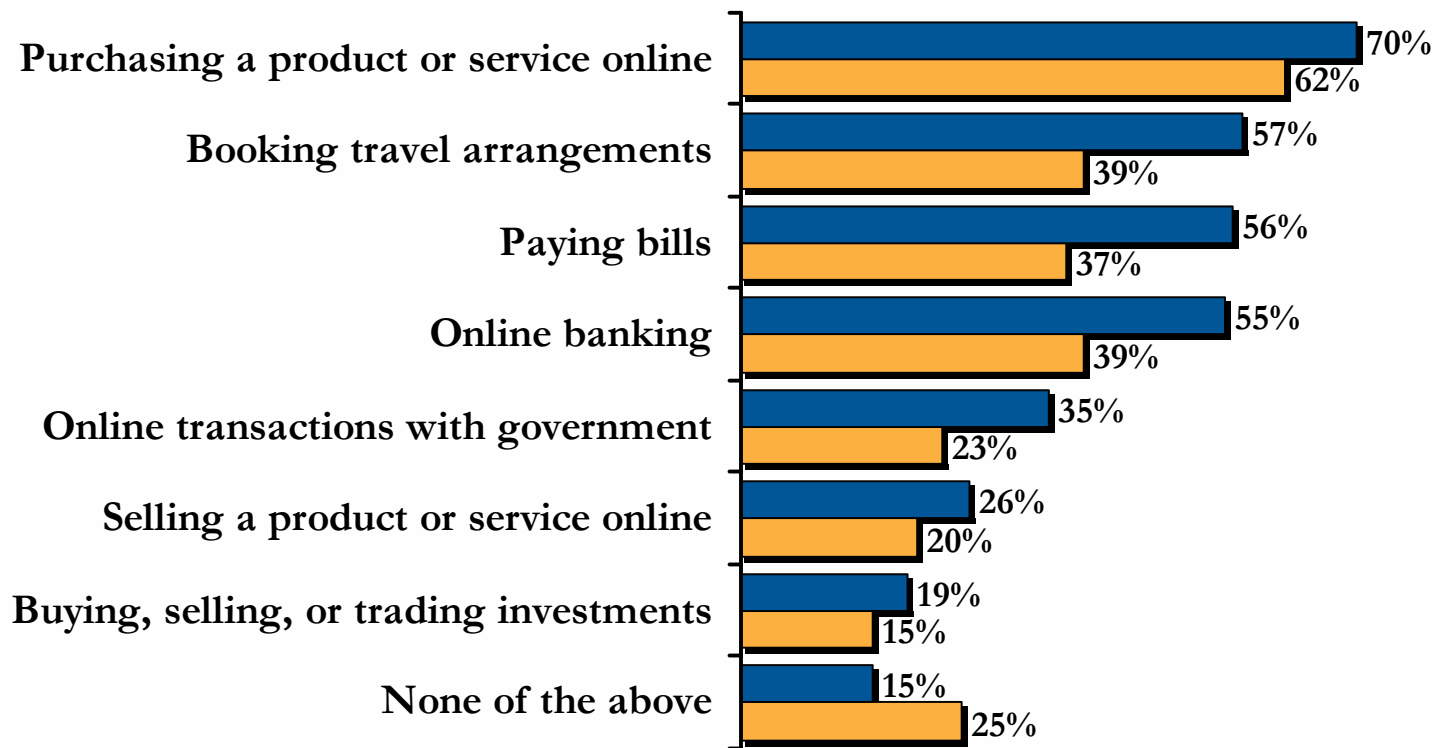

Interacting Online

Percent of Ohio Internet users who interact with the following individuals or organizations:

Q: Which of the following types of individuals or organizations have you interacted with online, by visiting a website or communicating with online to obtain information?

(n = 949 OH residents who use the Internet, and 78 Ashtabula County residents who use the Internet)

Online Transactions

Percent of Ohio Internet users who conduct the following transactions online:

■ Ashtabula County ■ State Average