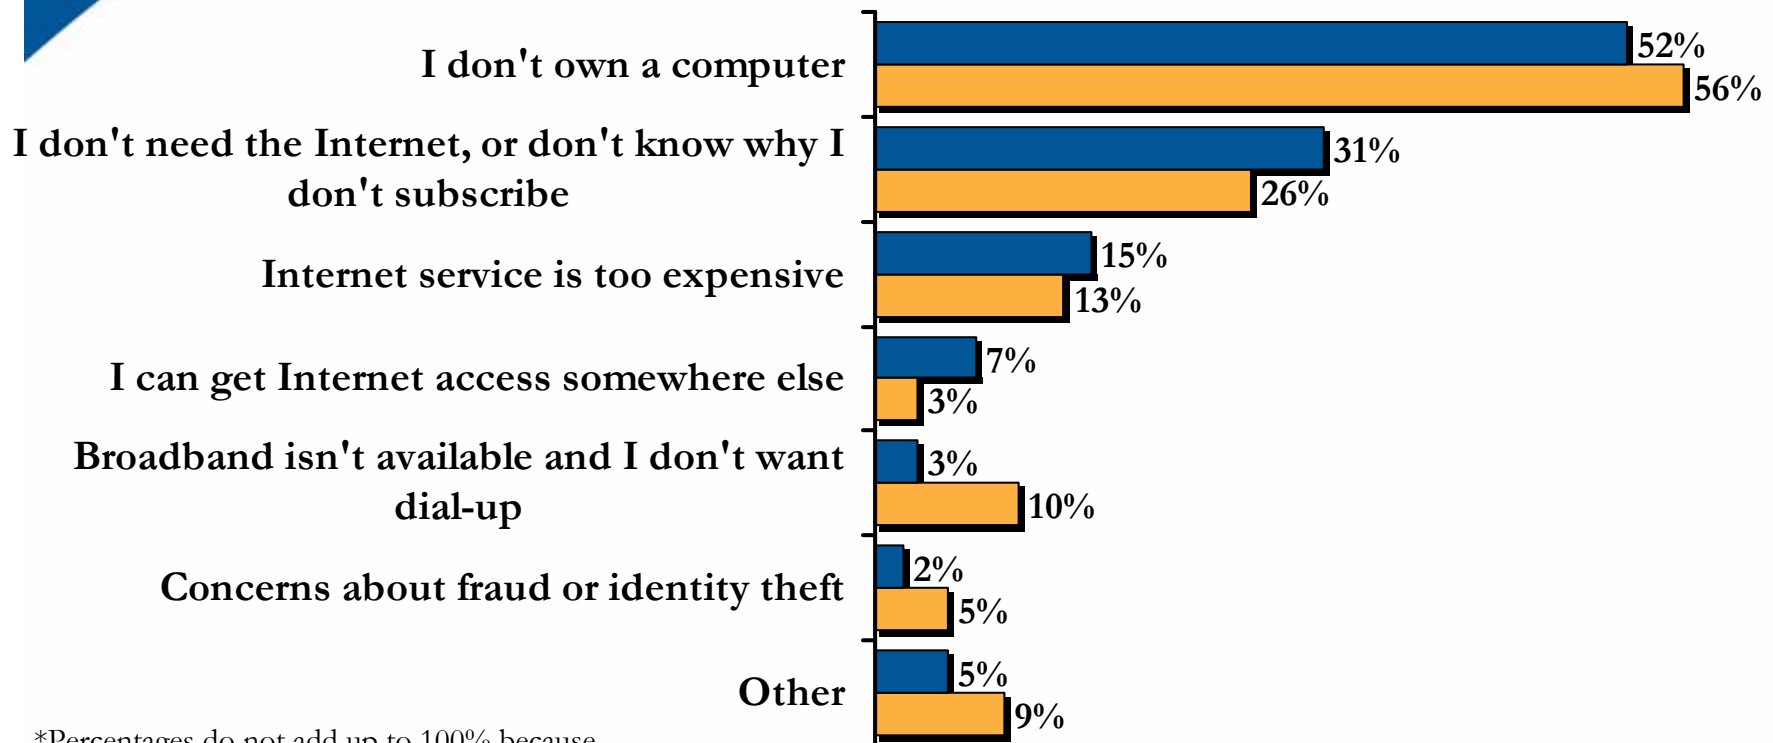

Barriers to Internet Adoption

Among Ohio residents with no Internet (dial-up or broadband) connection at home:*

■ Ashtabula County   ■ State Average

*Percentages do not add up to 100% because respondents could give multiple responses.

Q: Why don't you subscribe to the Internet at home?
(n = 356 OH residents with no Internet service at home, and 33 Ashtabula County residents with no Internet service at home)