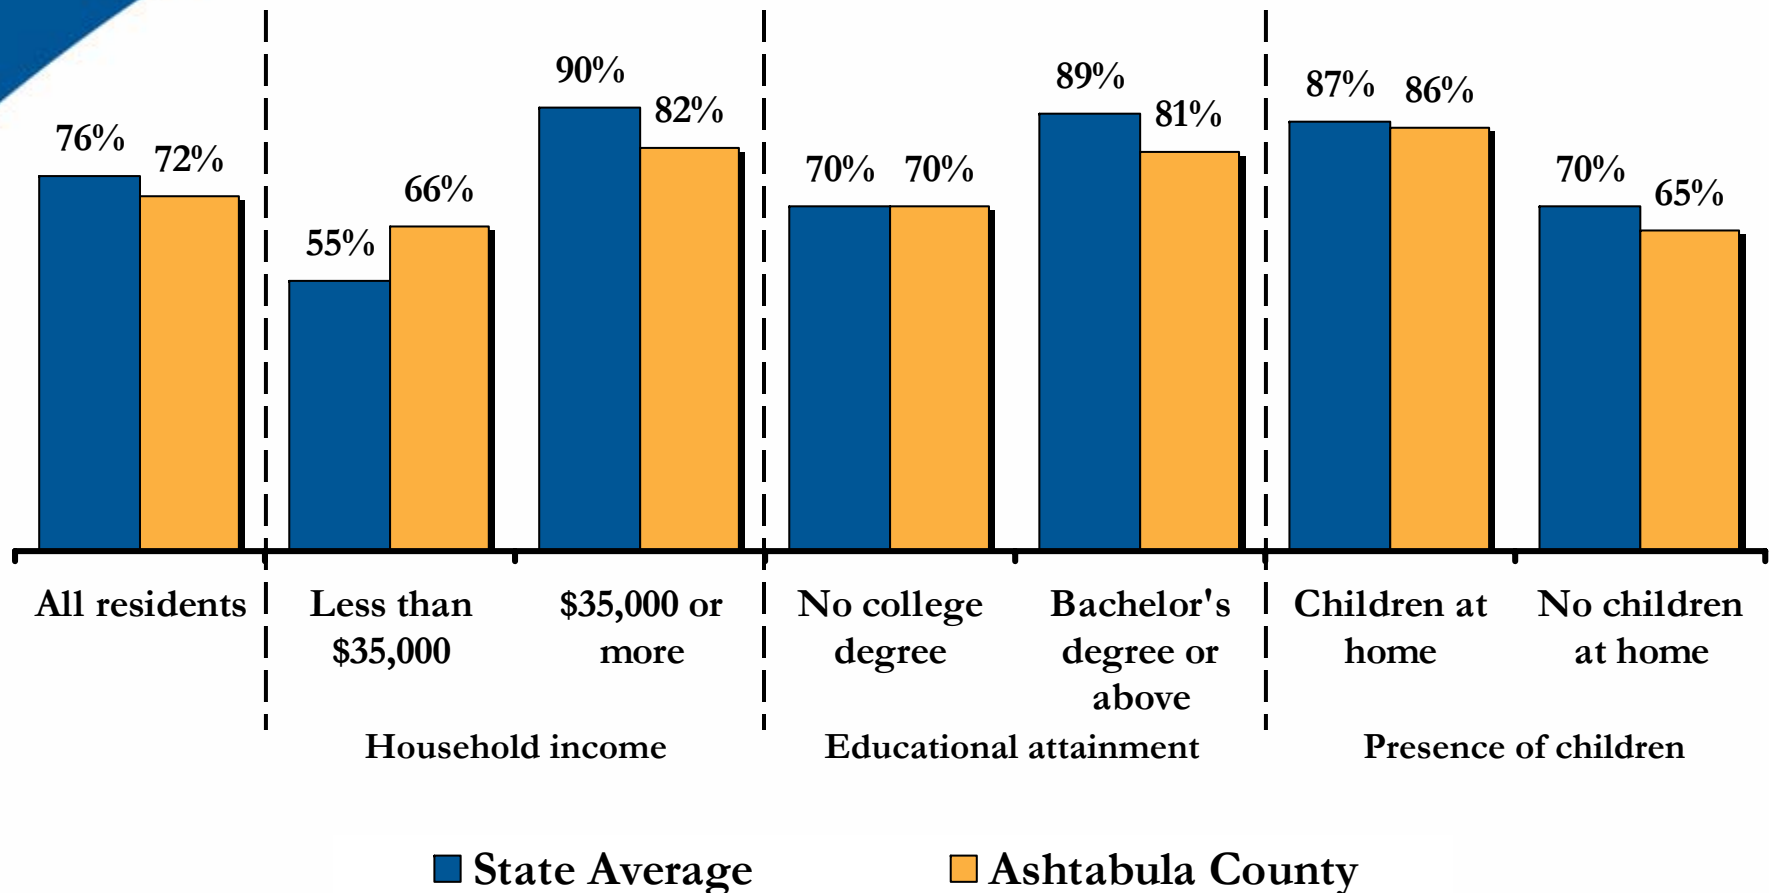

**2008 Connect Ohio
Consumer Technology
Assessment for
Ashtabula County, Ohio**

Residential Technology Assessment for Ashtabula County

Percent of adult residents who have:

(n = 101 Ashtabula County residents, weighted by age and gender)

Computer Ownership in Ashtabula County

(n = 101 Ashtabula County residents, weighted by age and gender)

Internet Adoption (Dial-Up or Broadband) in Ashtabula County

(n = 101 Ashtabula County residents, weighted by age and gender)

Broadband Adoption in Ashtabula County

(n = 101 Ashtabula County residents, weighted by age and gender)

Online Activities Among Ashtabula County Internet Users

Searching for Information Online

Percent of Ohio Internet users who search for the following types of information: