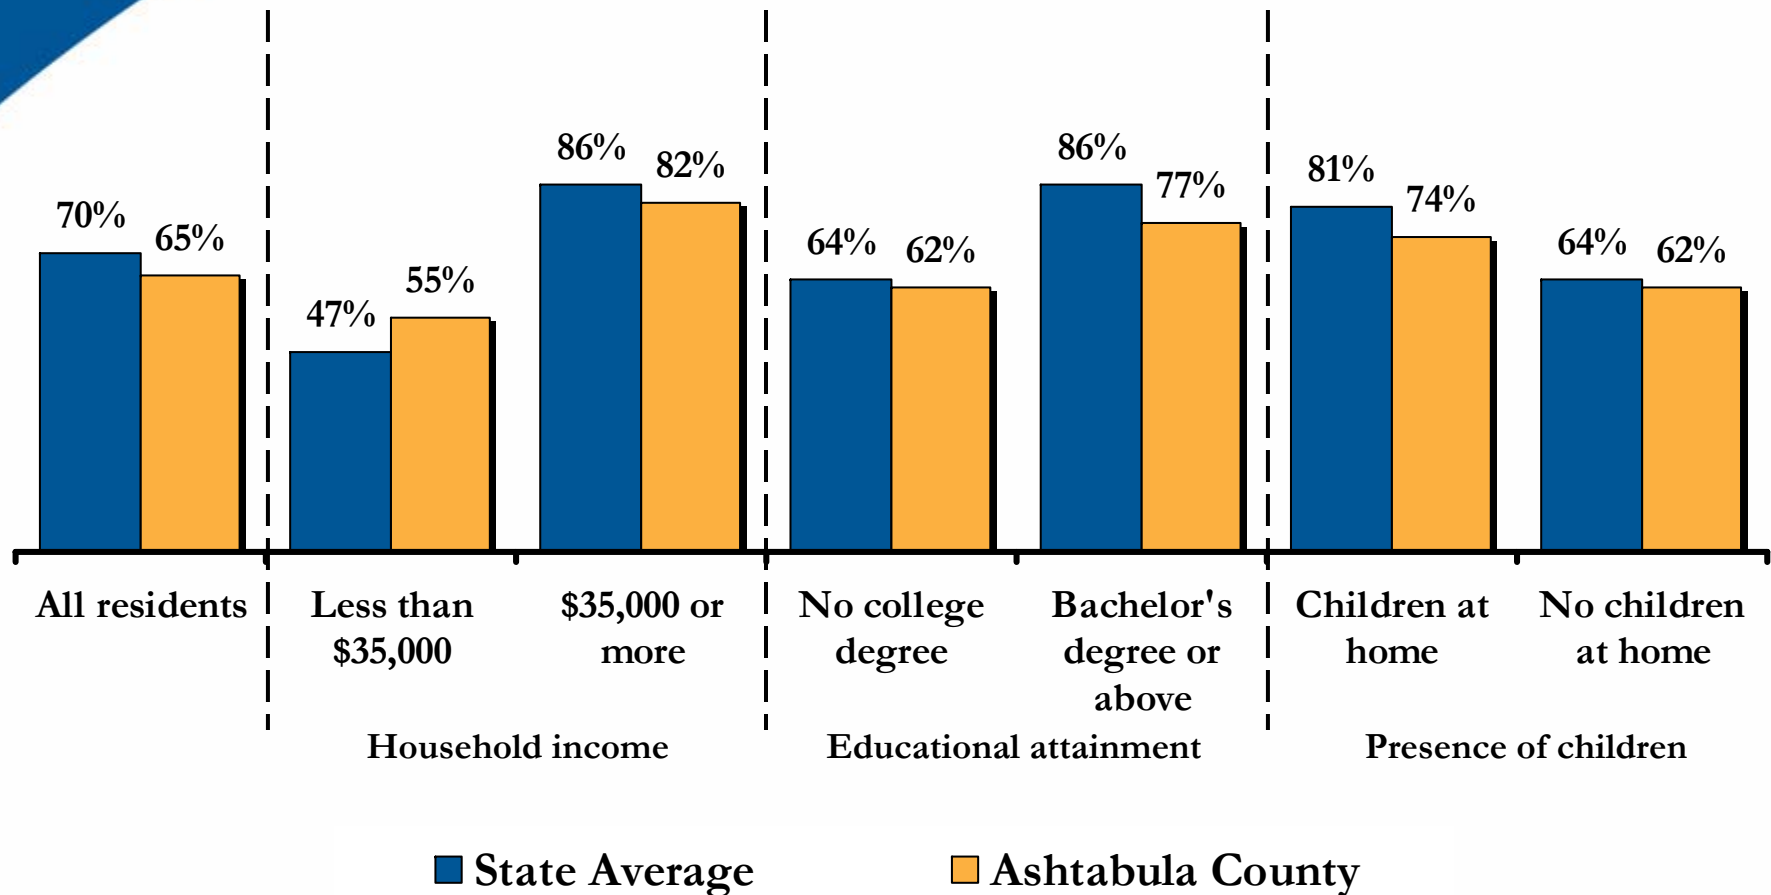

**2008 Connect Ohio
Consumer Technology
Assessment for
Ashtabula County, Ohio**

Residential Technology Assessment for Ashtabula County

Percent of adult residents who have:

(n = 101 Ashtabula County residents, weighted by age and gender)

Computer Ownership in Ashtabula County

(n = 101 Ashtabula County residents, weighted by age and gender)

Internet Adoption (Dial-Up or Broadband) in Ashtabula County

(n = 101 Ashtabula County residents, weighted by age and gender)

Broadband Adoption in Ashtabula County

(n = 101 Ashtabula County residents, weighted by age and gender)

Online Activities Among Ashtabula County Internet Users

Searching for Information Online

Percent of Ohio Internet users who search for the following types of information: