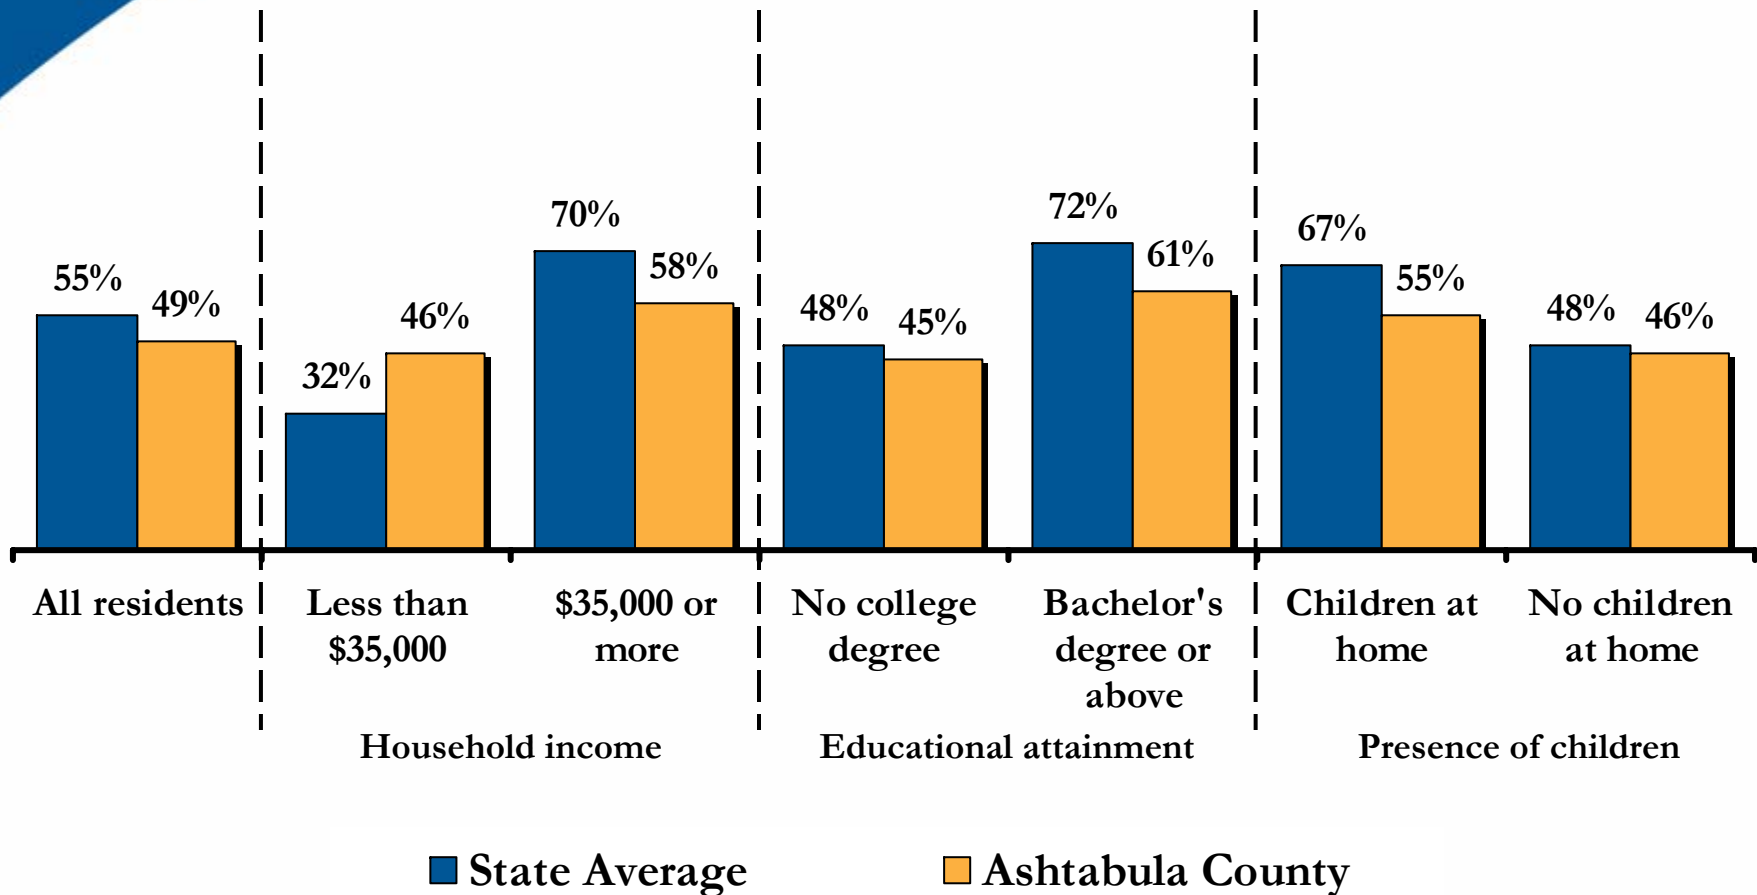

**2008 Connect Ohio
Consumer Technology
Assessment for
Ashtabula County, Ohio**

Residential Technology Assessment for Ashtabula County

Percent of adult residents who have:

(n = 101 Ashtabula County residents, weighted by age and gender)

Computer Ownership in Ashtabula County

(n = 101 Ashtabula County residents, weighted by age and gender)

Internet Adoption (Dial-Up or Broadband) in Ashtabula County

(n = 101 Ashtabula County residents, weighted by age and gender)

Broadband Adoption in Ashtabula County

(n = 101 Ashtabula County residents, weighted by age and gender)

Online Activities Among Ashtabula County Internet Users

Searching for Information Online

Percent of Ohio Internet users who search for the following types of information: